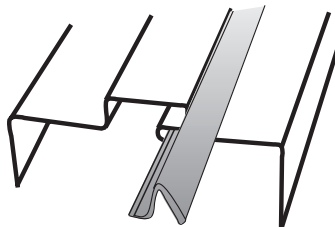

Factory installed door seal stays in place. Seal can easily be replaced.