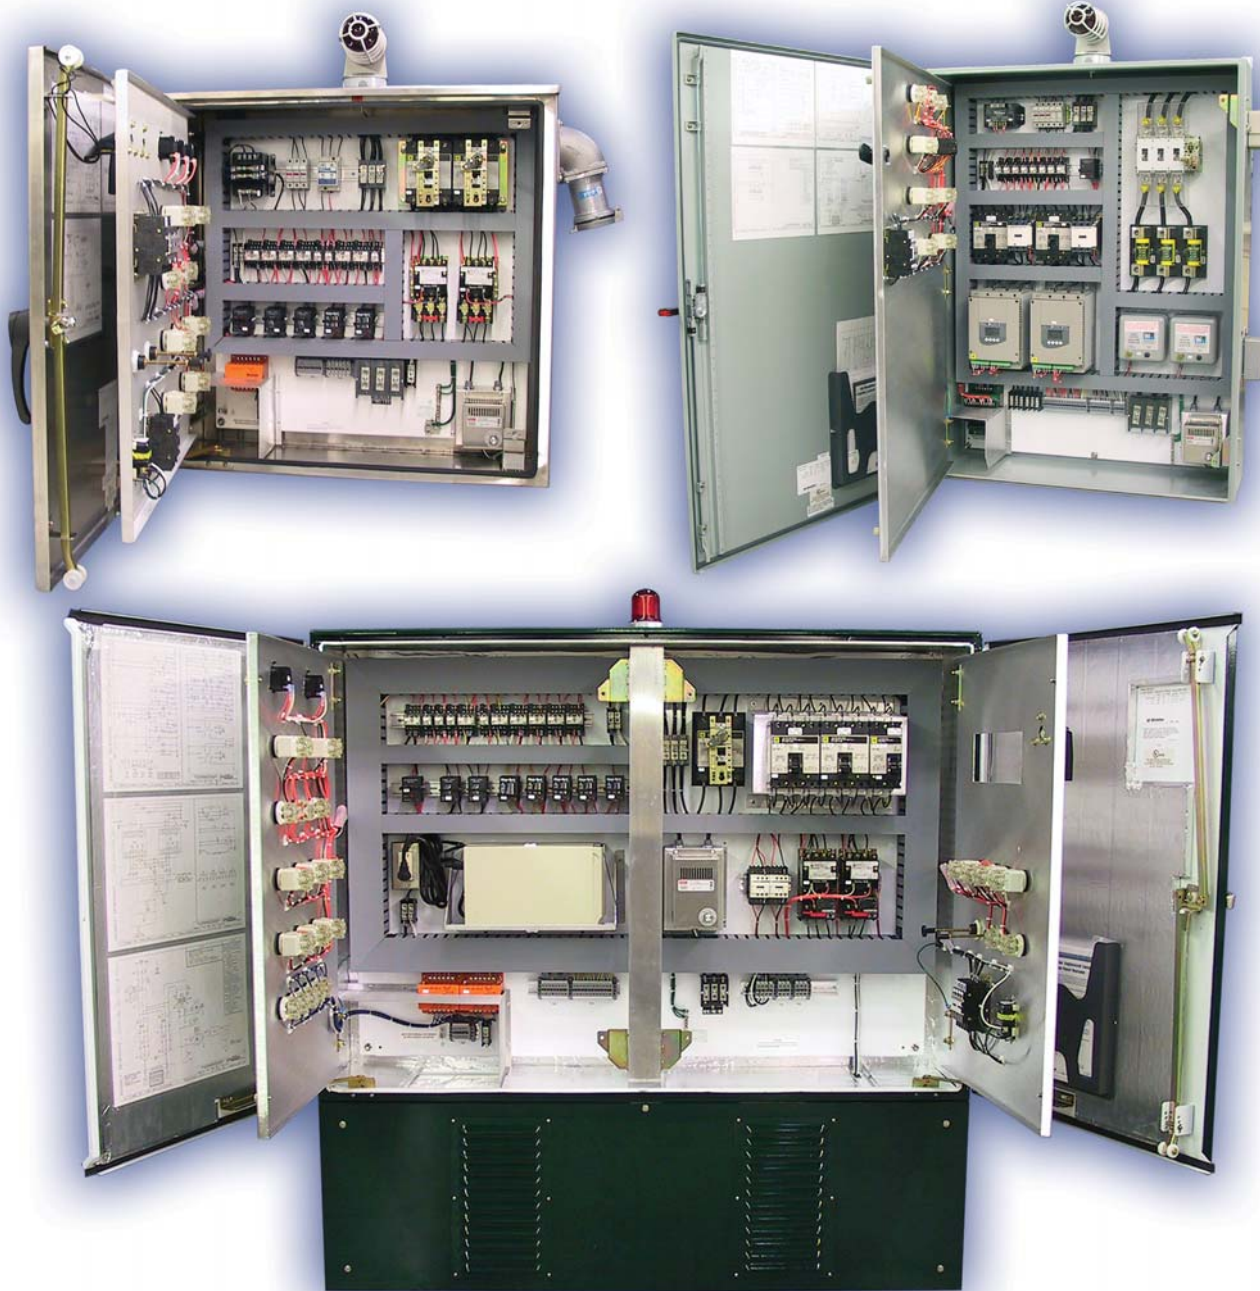

Lift Station Controls

CONTROL CONFIGURATIONS

- Discrete components
- Integrated controllers (analog/digital)
- Programmable Logic Controllers (PLCs)
- Various pump/motor controlling methods
- Custom alarm packages

TELEMETRY

- Supervisory Control And Data Acquisition (SCADA)
- Auto dialers (land-line or cellular)
- Radio communication

Our engineers can make accommodations for user specified components.

*“We started using **SJE-Rhombus** panels years ago. We like the panels so much that we now spec **SJE-Rhombus** panels for **ALL** of our needs. The **user friendly** panels are **very well built** using non-proprietary components in an attractive enclosure. We have had **NO problems** with **SJE-Rhombus** panels. I would **highly recommend** **SJE-Rhombus** control panels, as I have not seen a better built panel in my 30+ years as an operator.”*