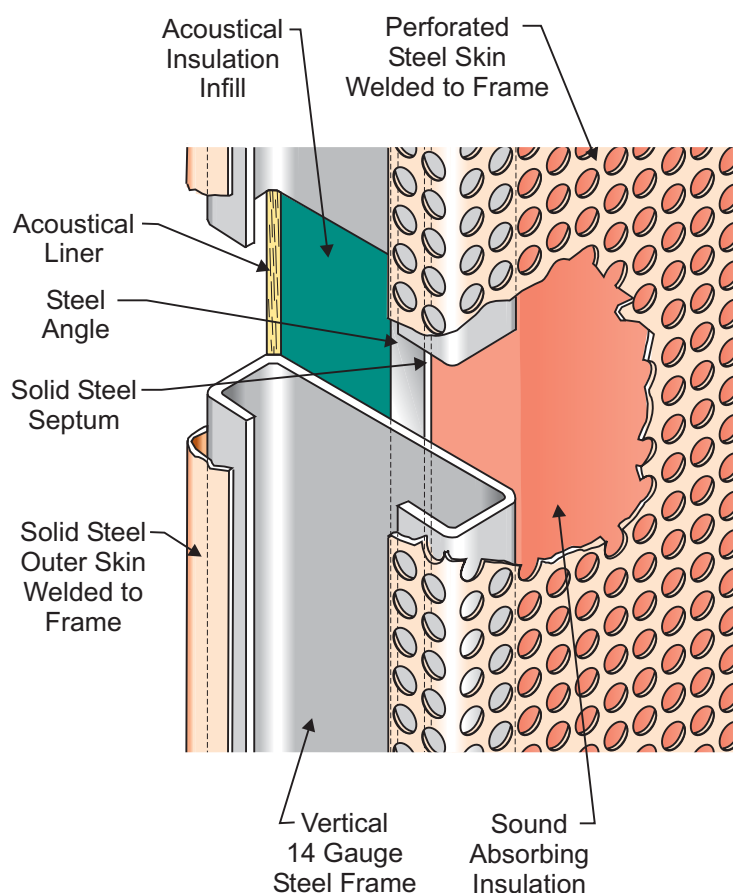

Panelfold®

Moduflex® Series 800 Partitions NRC .80 STC 51 Panels

Series 800 Partitions with a sound-absorbing perforated steel face on one side are now rated STC 51 and NRC .80. The NRC rating was obtained on the very same panels used in the fully operable 14' x 9' STC test. NRC and STC test reports available online at panelfold.com.

NRC .80 STC 51 perforated panels may be arranged with all of the perforated faces toward one room or alternating between rooms. Surfacing material applied over the perforated faces must be acoustically transparent fabric or carpet.