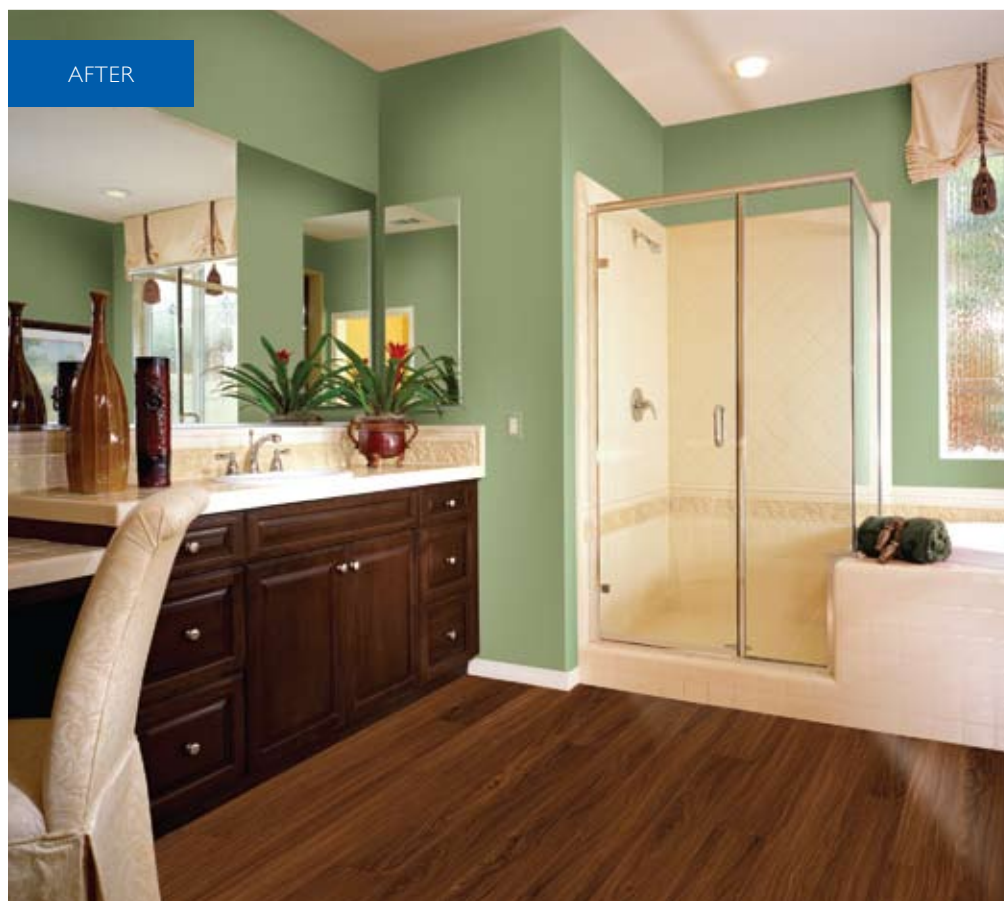

EMBRACE THE SIMPLICITY

TRANSFORM YOUR ROOM IN A SINGLE DAY

Luxe Plank™ is so easy to install, you can make over your basement, bathroom, laundry room or kitchen in mere hours. There's no extensive preparation – you can even install it over existing vinyl or tile. And with no messy glue to wait for, you can enjoy your new floor right away.

So go ahead. All it takes is Luxe Plank, a can of paint, and a little imagination to take any room from lackluster to luxurious in just one day.