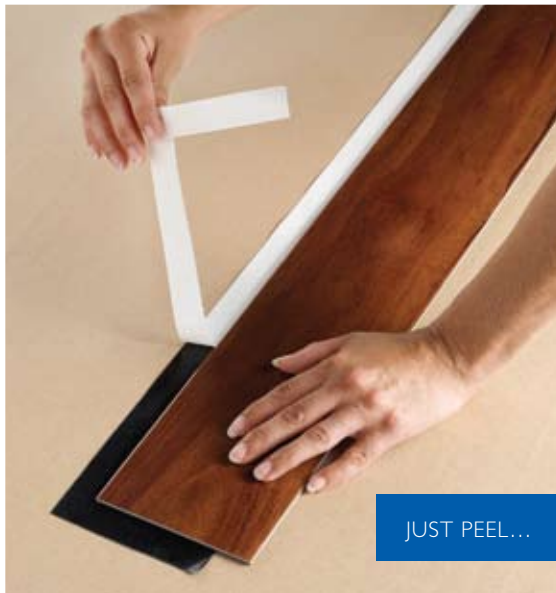

LUXE PLANK™

GOOD

JEFFERSON OAK

PLANK SIZE: 6" X 36"

Golden **A6800**

Gunstock **A6801**

Saddle **A6803**

Cherry **A6802**

PONDEROSA PINE

PLANK SIZE: 6" X 36"

Natural **A6806**

SUGAR CREEK MAPLE

PLANK SIZE: 6" X 36"

Natural **A6805**

Cinnamon **A6804**

EMBRACE THE SIMPLICITY

TRANSFORM YOUR ROOM IN A SINGLE DAY

Luxe Plank™ is so easy to install, you can make over your basement, bathroom, laundry room or kitchen in mere hours. There's no extensive preparation – you can even install it over existing vinyl or tile. And with no messy glue to wait for, you can enjoy your new floor right away.

So go ahead. All it takes is Luxe Plank, a can of paint, and a little imagination to take any room from lackluster to luxurious in just one day.

INSTALLING IS AS EASY AS 1-2-3

Lynx™ Technology, with its exclusive pressure-sensitive adhesive, makes Luxe Plank™ incredibly versatile and simple to install. Because each plank attaches to the planks beside it – not the floor beneath it – you can install it quickly and easily, over practically any surface in your home or business. All it takes are 3 simple steps: