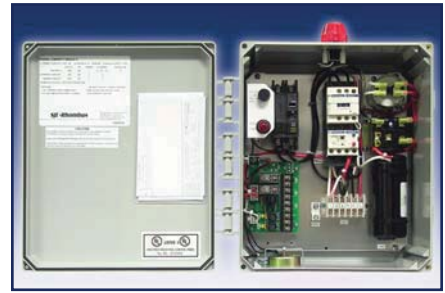

- Sewage Grinder System (SGS)
- Single Phase Simplex (113)
- Single Phase Duplex (123)

Model SGS Sewage Grinder System

- Provides a reliable means of controlling one 120/208/240V single phase pump of 2HP or less requiring external starting components.
- NEMA 1 or NEMA 4X enclosure.
- Capacitor start/run pump control.
- UL/cUL Listed.

- Single Phase Simplex (TD)
- Single Phase Duplex (DTD)
- Single Phase Duplex - Sand Filter (PS)

Model TD Single Phase Simplex

- Designed to control one 120/208/240V single phase pump in timed dose applications.
- NEMA 4X enclosure.
- Programmable timer/motor contactor control with override.
- UL/cUL Listed.

Model DTD Single Phase Duplex

- Designed to alternately control two 120/208/240V single phase pumps in timed dose applications.
- NEMA 4X enclosure.
- Programmable timer/motor contactor control with override.
- UL/cUL Listed.

Model PS (Sand Filter) Single Phase Duplex

- Provides a reliable means of controlling both the pump chamber and sand filter pumps in sand filter applications.
- NEMA 4X enclosure.
- Programmable timer/motor contactor control.
- UL/cUL Listed.