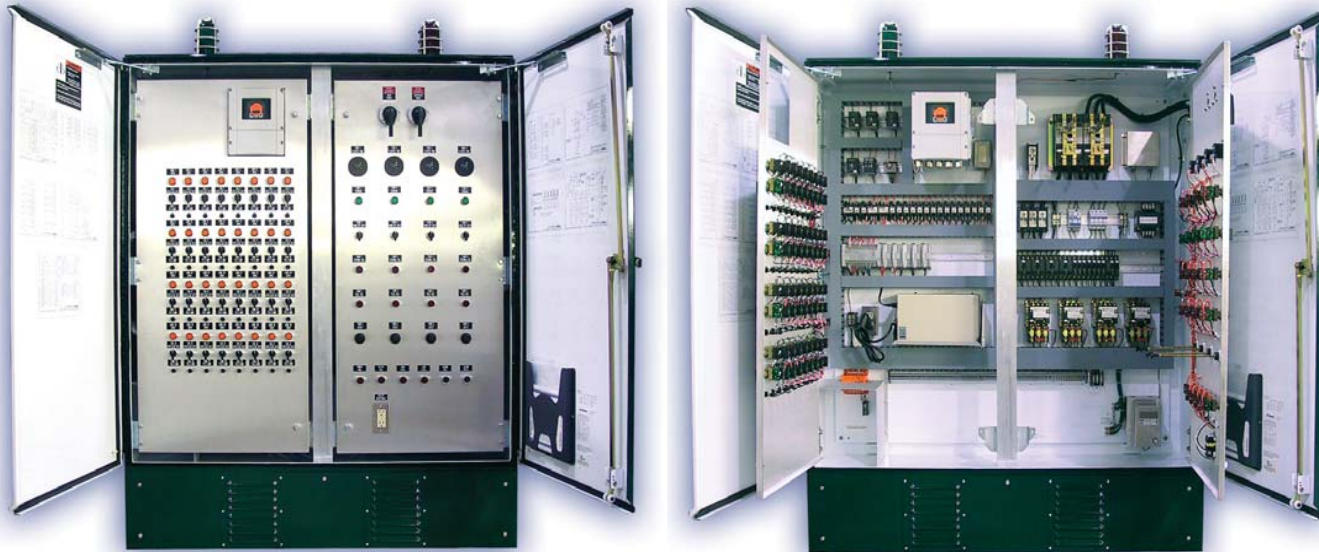

# Drip Irrigation Controls

*SJE-Rhombus provides control panels with programmable control of irrigation zones in commercial, industrial, and residential cluster onsite drip systems.*

- Multiple zones
- Filter backwash
- Aeration controls
- Field flush
- Zone flush
- Flow meter
- Telemetry
- Motor actuated valve control

*"EcoCheck appreciates SJE-Rhombus control panels for the ease of operation, attention to operator safety, and simplicity in design. Electrical schematics are prepared logically, which aids in understanding the control panels."*

**Ryan Brandt • EcoCheck, Inc.**

**Screen At Left:**  
*Gravel Filter Treatment Plant with Drip Irrigation Dosing System Tank Levels and Pumping Status*