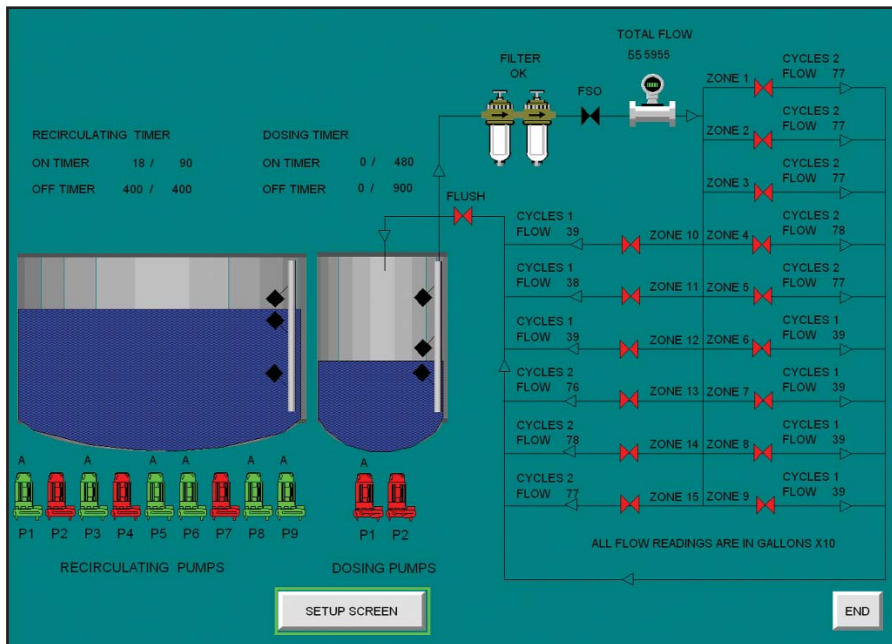

# Drip Irrigation Controls

*SJE-Rhombus provides control panels with programmable control of irrigation zones in commercial, industrial, and residential cluster onsite drip systems.*

- Multiple zones
- Filter backwash
- Aeration controls
- Field flush
- Zone flush
- Flow meter
- Telemetry
- Motor actuated valve control

*"EcoCheck appreciates SJE-Rhombus control panels for the ease of operation, attention to operator safety, and simplicity in design. Electrical schematics are prepared logically, which aids in understanding the control panels."*

**Ryan Brandt • EcoCheck, Inc.**

**Screen At Left:**  
*Gravel Filter Treatment Plant with Drip Irrigation Dosing System Tank Levels and Pumping Status*