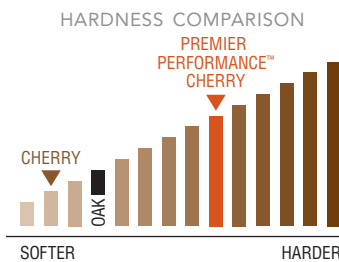

Beauty and Brawn get married.
You live happily ever after.

Infused with liquid acrylic for added durability, Premier Performance offers the timeless beauty of real hardwood, with increased resistance to dings and dents compared to traditional wood floors.

BIRCH *Natural hardwood beauty accented with vivid color variations*

Copper Mine
3" EHP3007
5.25" EHP5007

Cinnamon Stick
3" EHP3008
5.25" EHP5008

Vanilla Bean
3" EHP3009
5.25" EHP5009

CHERRY *Deep, rich tones and texture for a classic visual*

Natural
3" EPP3108
4.5" EPP4108

and *crash*

DESIGN TIP:

Cherry is a premium domestic exotic hardwood known for its natural luster, attractive grain, and rich, warm glow. Natural cherry has a golden hue which over time will deepen to a rich, red brown. It is a beautiful choice for both formal and casual settings.

EDGE DETAIL

for die-hard activity

DESIGN TIP:

As the most popular species, traditional Oak is known for its variation in grain. Premier Performance™ boasts a palette of colors that range from rich, dark brown and black, to lighter naturals and mid-tones. Create impact and drama by contrasting your floor color to its interior surroundings – the higher the contrast within a space, the higher the energy level.