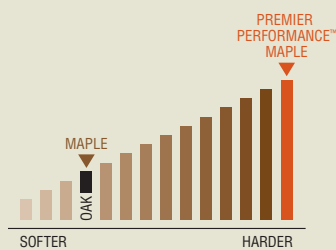

PREMIER | PERFORMANCE™
HARDWOOD

Premier Performance™ Hardwood. Real hardwood made for real life. Yours.

Hardwood floors weren't meant to be looked at. They were meant to be lived on. Tread upon. Trampled over. That's why Armstrong designed an exclusive hardwood that can withstand the day-to-day punishment of active living.

Beauty and Brawn get married.
You live happily ever after.

Infused with liquid acrylic for added durability, Premier Performance offers the timeless beauty of real hardwood, with increased resistance to dings and dents compared to traditional wood floors.

Extra-tough hardwood with extra-strength touches.

Premier Performance is a 100% genuine engineered hardwood you can install on any level of the home, and offers a layered construction for your peace of mind.

EDGE DETAIL

for die-hard activity

DESIGN TIP:

As the most popular species, traditional Oak is known for its variation in grain. Premier Performance™ boasts a palette of colors that range from rich, dark brown and black, to lighter naturals and mid-tones. Create impact and drama by contrasting your floor color to its interior surroundings – the higher the contrast within a space, the higher the energy level.