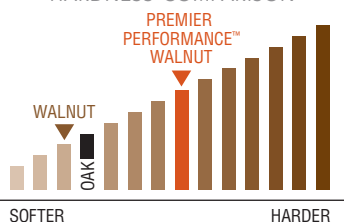

Beauty and Brawn get married.
You live happily ever after.

Infused with liquid acrylic for added durability, Premier Performance offers the timeless beauty of real hardwood, with increased resistance to dings and dents compared to traditional wood floors.

Natural
3" EPP3108
4.5" EPP4108

and *crash*

DESIGN TIP:

Cherry is a premium domestic exotic hardwood known for its natural luster, attractive grain, and rich, warm glow. Natural cherry has a golden hue which over time will deepen to a rich, red brown. It is a beautiful choice for both formal and casual settings.

built for the

WALNUT *Satin-smooth finish accents natural wood beauty*

Bronze
3" EPP3111
4.5" EPP4111

Bronze
3" EHP3011
5.25" EHP5011

Ginger
3" EPP3110
4.5" EPP4110

Smoke Gray
3" EHP3012
5.25" EHP5012

HARDNESS COMPARISON

COLOR VARIATION

EDGE DETAIL

speed of life

DESIGN TIP:

Rich in color with a soft, swirling grain, Walnut creates a design statement all its own. Stay traditional with a Bronze or Ginger coloration, or venture into design sophistication with Smoke Gray.