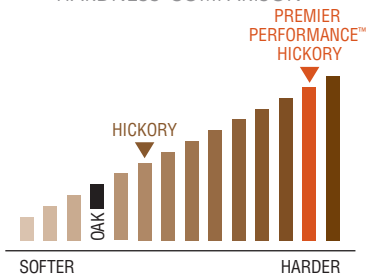

die-hard floor

HICKORY

Lively grain detail and contrasting wood tones for a casual elegance

Country Natural
3" EHP3013
5.25" EHP5013

Caramel Corn
3" EHP3014
5.25" EHP5014

HARDNESS COMPARISON

COLOR VARIATION

EDGE DETAIL

for die-hard activity

DESIGN TIP:

As the most popular species, traditional Oak is known for its variation in grain. Premier Performance™ boasts a palette of colors that range from rich, dark brown and black, to lighter naturals and mid-tones. Create impact and drama by contrasting your floor color to its interior surroundings – the higher the contrast within a space, the higher the energy level.