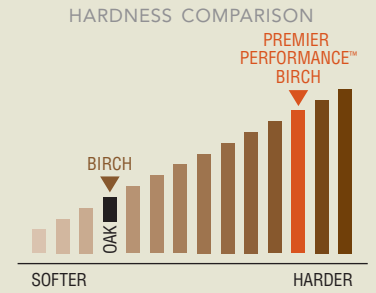

Beauty and Brawn get married.
You live happily ever after.

Infused with liquid acrylic for added durability, Premier Performance offers the timeless beauty of real hardwood, with increased resistance to dings and dents compared to traditional wood floors.

BIRCH *Natural hardwood beauty accented with vivid color variations*

Copper Mine
3" EHP3007
5.25" EHP5007

Cinnamon Stick
3" EHP3008
5.25" EHP5008

Vanilla Bean
3" EHP3009
5.25" EHP5009

CHERRY *Deep, rich tones and texture for a classic visual*

Natural
3" EPP3108
4.5" EPP4108

and *crash*

DESIGN TIP:

Cherry is a premium domestic exotic hardwood known for its natural luster, attractive grain, and rich, warm glow. Natural cherry has a golden hue which over time will deepen to a rich, red brown. It is a beautiful choice for both formal and casual settings.

EDGE DETAIL

for die-hard activity

DESIGN TIP:

As the most popular species, traditional Oak is known for its variation in grain. Premier Performance™ boasts a palette of colors that range from rich, dark brown and black, to lighter naturals and mid-tones. Create impact and drama by contrasting your floor color to its interior surroundings – the higher the contrast within a space, the higher the energy level.