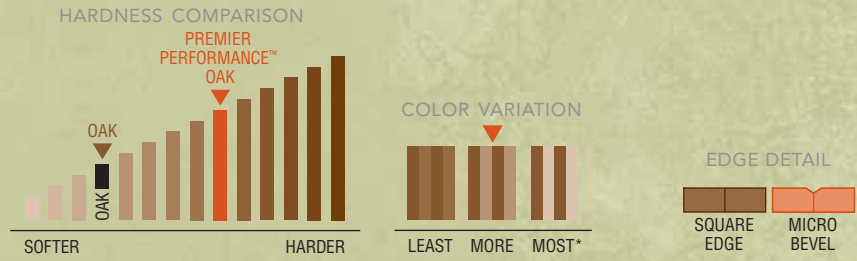

built for the

WALNUT *Satin-smooth finish accents natural wood beauty*

Bronze
3" EPP3111
4.5" EPP4111

Bronze
3" EHP3011
5.25" EHP5011

Ginger
3" EPP3110
4.5" EPP4110

Smoke Gray
3" EHP3012
5.25" EHP5012

HARDNESS COMPARISON

COLOR VARIATION

EDGE DETAIL

speed of life

DESIGN TIP:

Rich in color with a soft, swirling grain, Walnut creates a design statement all its own. Stay traditional with a Bronze or Ginger coloration, or venture into design sophistication with Smoke Gray.

die-hard floor

HICKORY

Lively grain detail and contrasting wood tones for a casual elegance

Country Natural
3" EHP3013
5.25" EHP5013

Caramel Corn
3" EHP3014
5.25" EHP5014

HARDNESS COMPARISON

COLOR VARIATION

EDGE DETAIL

for die-hard activity

DESIGN TIP:

As the most popular species, traditional Oak is known for its variation in grain. Premier Performance™ boasts a palette of colors that range from rich, dark brown and black, to lighter naturals and mid-tones. Create impact and drama by contrasting your floor color to its interior surroundings – the higher the contrast within a space, the higher the energy level.