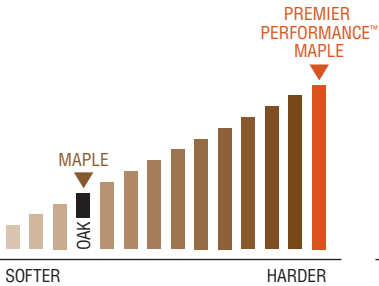

toughenough

MAPLE *Sophisticated grain and smooth texture*

Natural
3" EPP3103
4.5" EPP4103

Maize
3" EHP3015
5.25" EHP5015

Country Natural
3" EHP3005
5.25" EHP5005

Honey
3" EPP3104
4.5" EPP4104

Honey
3" EHP3006
5.25" EHP5006

Gray
3" EPP3105
4.5" EPP4105

Mushroom
3" EPP3106
4.5" EPP4106

Black
3" EPP3107
4.5" EPP4107

HARDNESS COMPARISON

COLOR VARIATION

EDGE DETAIL

for your

peace in every thump, thud,