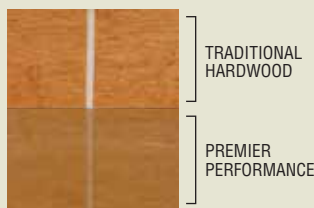

THRU-COLOR GOUGE DEMONSTRATION