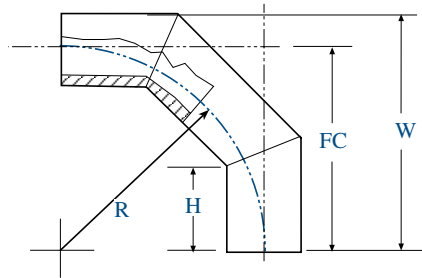

FM Fittings Fabricated 90° Ell 3-Segment – IPS

FM Fittings Fabricated 90° Elbow 3-Segment – IPS

Nominal Size(in)	Pipe OD(in)	Pressure Class	Part #	Dimensions				Weight (lbs)	Shipping Method
				R(in)	H (in)	FC (in)	W (in)		
8	8.625	200	ISFF9008C20FM3P	12.16	6.5	15.41	19.72	28	FedEx
		150	ISFF9008C15FM3P	"	"	"	"	22	"
10	10.75	200	ISFF9010C20FM3P	12.63	6.5	16.13	21.5	45	FedEx
		150	ISFF9010C15FM3P	"	"	"	"	36	"
12	12.75	200	ISFF9012C20FM3P	13.63	8.5	19.12	25.5	76	FedEx
		150	ISFF9012C15FM3P	"	"	"	"	62	"
14	14.00	200	ISFF9014C20FM3P	14.25	8.5	19.75	26.75	95	LTL
		150	ISFF9014C15FM3P	"	"	"	"	77	"
16	16.00	200	ISFF9016C20FM3P	15.25	8.5	20.75	28.75	130	LTL
		150	ISFF9016C15FM3P	"	"	"	"	105	"
18	18.00	200	ISFF9018C20FM3P	16.25	8.5	21.75	30.75	172	LTL
		150	ISFF9018C15FM3P	"	"	"	"	140	"
20	20.00	200	ISFF9020C20FM3P	17.25	8.5	22.75	32.75	221	LTL
		150	ISFF9020C15FM3P	"	"	"	"	180	"
22	22.00	200	ISFF9022C20FM3P	23.07	8.5	26.57	37.57	302	LTL
		150	ISFF9022C15FM3P	"	"	"	"	247	"
24	24.00	200	ISFF9024C20FM3P	24.07	8.5	27.57	39.57	378	LTL
		150	ISFF9024C15FM3P	"	"	"	"	305	"