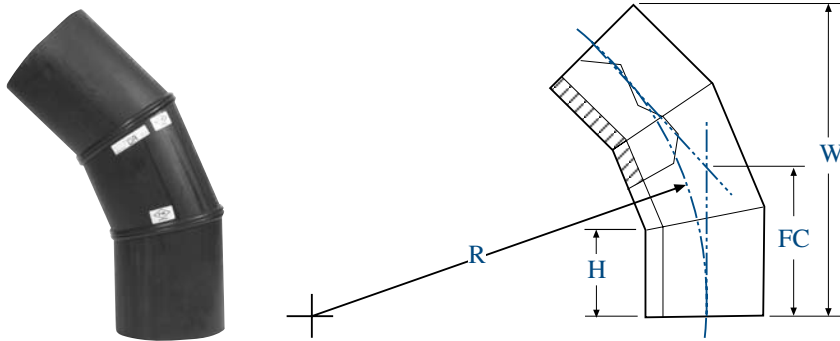

FM Fittings Fabricated 45° Ell 3-Segment – IPS

FM Fittings Fabricated 45° Elbow 3-Segment – IPS									
Nominal Size(in)	Pipe OD(in)	Pressure Class	Part #	Dimensions				Weight (lbs.)	Shipping Method
				R (in)	H (in)	FC (in)	W (in)		
8	8.625	200	ISFF4508C200FM	19.4	6.5	10.875	21.58	28	FedEx
		150	ISFF9008C150FM	"	"	"	"	23	"
10	10.75	200	ISFF4510C200FM	20.4	6.5	11.25	23.09	42	FedEx
		150	ISFF4510C150FM	"	"	"	"	34	"
12	12.75	200	ISFF4512C200FM	26.5	8.0	13.5	27.52	60	FedEx
		150	ISFF4512C150FM	"	"	"	"	48	"
14	14.00	200	ISFF4514C200FM	27.1	8.0	13.875	28.64	75	FedEx
		150	ISFF4514C150FM	"	"	"	"	60	"
16	16.00	200	ISFF4516C200FM	33.1	8.0	14.875	30.74	103	LTL
		150	ISFF4516C150FM	"	"	"	"	83	"
18	18.00	200	ISFF4518C200FM	34.1	8.0	15.625	33.08	137	LTL
		150	ISFF4518C150FM	"	"	"	"	110	"
20	20.00	200	ISFF4520C200FM	30	8.0	16.4375	35.125	180	LTL
		150	ISFF4520C150FM	"	"	"	"	145	"
22	22.00	200	ISFF4522C200FM	33	8.0	17.3125	37.3125	225	LTL
		150	ISFF4522C150FM	"	"	"	"	183	"
24	24.00	200	ISFF4524C200FM	36	8.0	18.1875	39.5	282	LTL
		150	ISFF4524C150FM	"	"	"	"	229	"