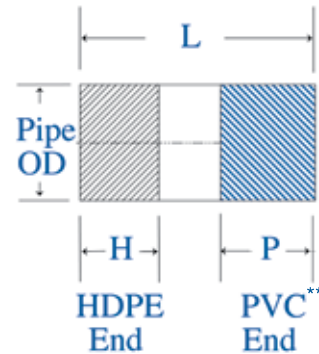

IPS HDPE to PVC Transition Fitting

IPS  
HDPE  
Fittings

IPS HDPE To PVC Transition Fitting								
Nominal Size (in)	Pipe OD (in)	Material	Part #	Dimensions			Weight (lbs)	Shipping Method
				H (in)	L (in)	P (in)		
3/4	1.05	Steel	ISFFTF003/4PVC	3	8	3	0.7	FedEx
		Stainless Steel	ISFFTF003/4PVCSS	"	"	"	"	"
1	1.315	Steel	SFFTF0111PVC	3	8.5	3	0.8	FedEx
		Stainless Steel	ISFFTF0111PVCSS	"	"	"	"	"
1 1/4	1.66	Steel	ISFFTF01.25PVC	4	11.5	4	1	FedEx
		Stainless Steel	ISFFTF01.25PVCSS	"	"	"	"	"
1 1/2	1.9	Steel	ISFFTF01.5PVC	4	12	4	1.25	FedEx
		Stainless Steel	ISFFTF01.50PVCSS	"	"	"	"	"
2	2.375	Steel	ISFFTF0211PVC	4	12.5	4	1.5	FedEx
		Stainless Steel	ISFFTF0211PVCSS	"	"	"	"	"
3	3.5	Steel	ISFFTF0311PVC	4.5	14	4.5	3	FedEx
		Stainless Steel	ISFFTF0311PVCSS	"	"	"	"	"
4	4.5	Steel	ISFFTF0411PVC	4.5	15	4.5	5	FedEx
		Stainless Steel	ISFFTF0411PVCSS	"	"	"	"	"
6	6.625	Steel	ISFFTF0611PVC	8	22	6	10	FedEx
		Stainless Steel	ISFFTF0611PVCSS	"	"	"	"	"
8	8.625	Steel	ISFFTF0811PVC	9	24	6	18	FedEx
		Stainless Steel	ISFFTF0811PVCSS	"	"	"	"	"
10	10.75	Steel	ISFFTF1011PVC	9	24	6	20	FedEx
		Stainless Steel	ISFFTF1011PVCSS	"	"	"	"	"

\*\* PVC available as SCH 40 or SCH 80.

1-800-345-ISCO

www.isco-pipe.com