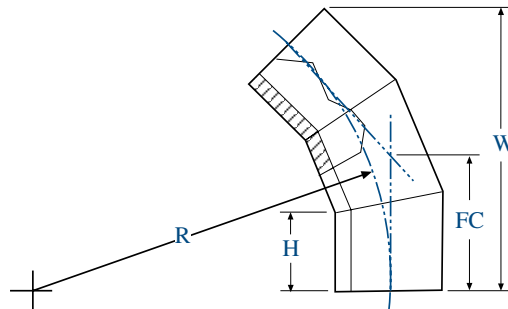

FM Fittings Fabricated 45° Ell 3-Segment – DIPS

FM Fittings Fabricated 45° Elbow 3-Segment – DIPS									
Nominal Size (in)	Pipe OD (in)	Pressure Class	Part #	Dimensions				Weight (lbs)	Shipping Method
				R (in)	H (in)	FC (in)	W (in)		
8	9.05	200	ISFF4508D200FM	22.62	8.0	13.75	26.6875	31	FedEx
		150	ISFF4508D150FM	"	"	"	"	25	"
10	11.10	200	ISFF4510D200FM	22.62	8.0	13.9375	27.75	47	FedEx
		150	ISFF4510D150FM	"	"	"	"	38	"
12	13.20	200	ISFF4512D200FM	26.39	10.0	17	33.6875	80	FedEx
		150	ISFF4512D150FM	"	"	"	"	65	"
14	15.30	200	ISFF4514D200FM	26.39	12.0	19.4375	38.5625	125	LTL
		150	ISFF4514D150FM	"	"	"	"	100	"
16	17.40	200	ISFF4516D200FM	34.94	12.0	21.25	42.4375	175	LTL
		150	ISFF4516D150FM	"	"	"	"	141	"
18	19.50	200	ISFF4518D200FM	38.96	12.0	22.3125	45	230	LTL
		150	ISFF4518D150FM	"	"	"	"	185	"
20	21.60	200	ISFF4520D200FM	43.23	13.0	24.4375	49.375	309	LTL
		150	ISFF4520D150FM	"	"	"	"	250	"
24	25.80	200	ISFF4524D200FM	51.53	13.0	26.6875	54.625	490	LTL
		150	ISFF4524D150FM	"	"	"	"	392	"

FM PIPE
and Fittings
DIPS

1-800-345-ISCO

www.isco-pipe.com