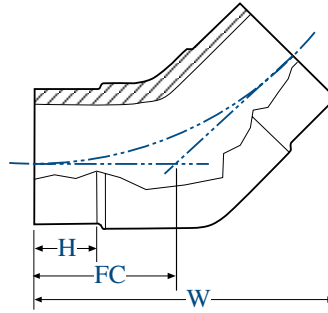

FM Fittings Molded 45° Ell – DIPS

| FM Fittings Molded 45° Ell – DIPS | | | | | | | | |
|-----------------------------------|--------------|----------------|----------------|--------|---------|--------|--------------|-----------------|
| Nominal Pipe Size | Pipe OD (in) | Pressure Class | Part # | H (in) | FC (in) | W (in) | Weight (lbs) | Shipping Method |
| 4 | 4.8 | 200 | ISMF4504D200FM | 4.1 | 6.05 | 12.02 | 4 | FedEx |
| | | 150 | ISMF4504D150FM | " | " | " | 3 | " |
| 6 | 6.9 | 200 | ISMF4506D200FM | 5.1 | 7.16 | 14.66 | 11 | FedEx |
| | | 150 | ISMF4506D150FM | " | " | " | 10 | " |