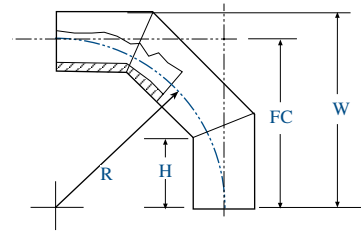

FM Fittings Fabricated 90° Ell 3-Segment – DIPS

FM PIPE
and Fittings
DIPS

FM Fittings Fabricated 90° Elbow 3-Segment – DIPS

Nominal Pipe Size(in)	OD(in)	Pressure Class	Part #	Dimensions				Weight (lbs)	Shipping Method
				R(in)	H(in)	FC(in)	W(in)		
8	9.05	200	ISFF9008D20FM3P	10.5	6.5	14.5	19.03	30	FedEx
		150	ISFF9008D15FM3P	"	"	"	"	24	"
10	11.10	200	ISFF9010D20FM3P	12.75	6.5	16.29	21.84	48	FedEx
		150	ISFF9010D15FM3P	"	"	"	"	40	"
12	13.20	200	ISFF9012D20FM3P	13.88	8.5	19.38	25.98	82	LTL
		150	ISFF9012D15FM3P	"	"	"	"	67	"
14	15.30	200	ISFF9014D20FM3P	14.88	8.5	20.38	28.03	116	LTL
		160	ISFF9014D15FM3P	"	"	"	"	95	"
16	17.40	200	ISFF9016D20FM3P	16	8.5	21.44	30.14	158	LTL
		150	ISFF9016D15FM3P	"	"	"	"	128	"
18	19.50	200	ISFF9018D20FM3P	17	8.5	22.49	32.24	207	LTL
		150	ISFF9018D15FM3P	"	"	"	"	168	"
20	21.60	200	ISFF9020D20FM3P	27.88	8.5	26.37	37.17	292	LTL
		150	ISFF9020D15FM3P	"	"	"	"	235	"
24	25.80	200	ISFF9024D20FM3P	25	8.5	28.47	41.37	460	LTL
		150	ISFF9024D15FM3P	"	"	"	"	367	"