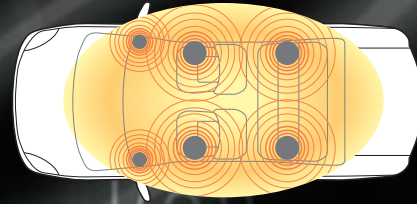

Home theater goes mobile

Take along all the excitement of home theater wherever you go with the eXcelon DNX9140 and DDX814 in-dash DVD entertainment systems. Both models feature theater-grade 5.1 surround sound processing for full movie-house entertainment, putting you right in the middle of your favorite videos.