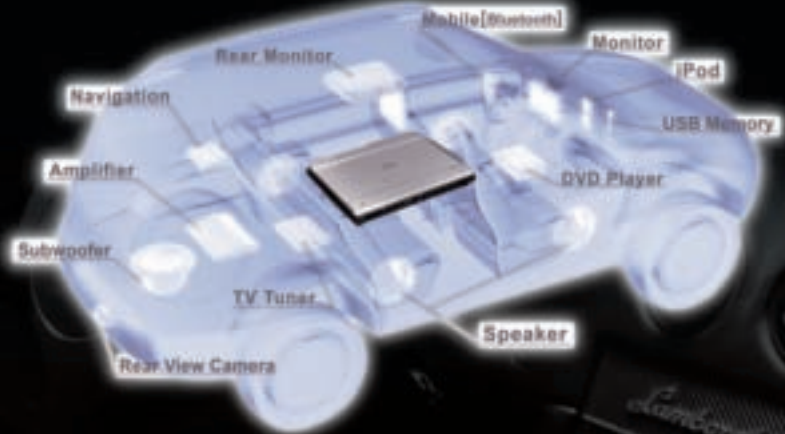

Hands free means better concentration Bluetooth

Hands-free operation of your Kenwood entertainment systems allows you to keep your hands on the steering wheel allowing you better concentration on your driving. Advanced Bluetooth technology provides wireless connection and operation of bluetooth enabled devices such as mobile phones and even phones that can stream music via A2DP.

guidance by GARMIN

KNA-G510

Hideaway Navigation System for Navigation ready Models

Accessories

Connect to the Newest Technologies without Removing your Existing Radio

Seamless Integration

Kenwood has a wonderful solution for anyone wishing for the latest in audio, video or navigation performance while keeping a vehicle's existing radio. Kenwood's CarPortal™ solutions provide seamless integration of iPod, satellite radio, HD Radio, mobile phone via Bluetooth, DVD video and navigation while maintaining the original equipment in the dashboard.

• Audio Solution

A Better Audio System is within your reach

Adding a brand new iPod, advanced Bluetooth hands-free mobile phone operation or Satellite Radio to your existing audio system has never been easier. Kenwood's new KOS-A300 CarPortal™ radio upgrade solution provides seamless integration of these devices and more, using a compact multi-line text LCD display to show up to five-lines of information. A unique multi-control wheel gives you iPod-like music and source selection capability, and variable color illumination allows you to customize the look of the control wheel to match dashboard lighting.