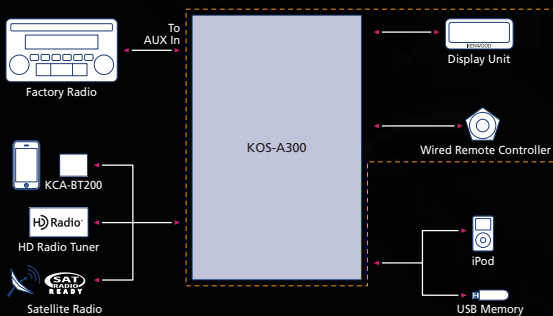

guidance by GARMIN

KNA-G510

Hideaway Navigation System for Navigation ready Models

Accessories

Connect to the Newest Technologies without Removing your Existing Radio

Seamless Integration

Kenwood has a wonderful solution for anyone wishing for the latest in audio, video or navigation performance while keeping a vehicle's existing radio. Kenwood's CarPortal™ solutions provide seamless integration of iPod, satellite radio, HD Radio, mobile phone via Bluetooth, DVD video and navigation while maintaining the original equipment in the dashboard.

• Audio Solution

A Better Audio System is within your reach

Adding a brand new iPod, advanced Bluetooth hands-free mobile phone operation or Satellite Radio to your existing audio system has never been easier. Kenwood's new KOS-A300 CarPortal™ radio upgrade solution provides seamless integration of these devices and more, using a compact multi-line text LCD display to show up to five-lines of information. A unique multi-control wheel gives you iPod-like music and source selection capability, and variable color illumination allows you to customize the look of the control wheel to match dashboard lighting.