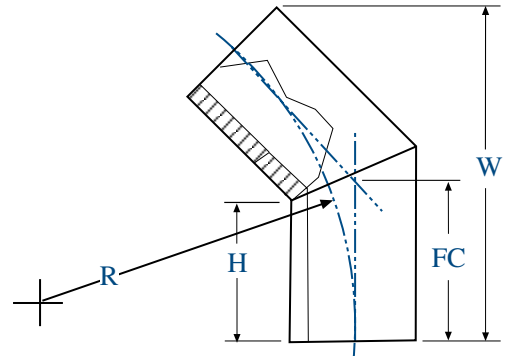

FM Fittings Fabricated 45° Ell 2-Segment – IPS

FM PIPE
and Fittings
IPS

FM Fittings Fabricated 45° Elbow 2-Segment – IPS

Nominal Pipe Size	Pipe OD (in)	Pressure Class	Part #	Dimensions				Weight (lbs)	Shipping Method
				R (in)	H (in)	FC (in)	W (in)		
8	8.625	200	ISFF450820FM2P	12.16	6.5	8.25	17.19	17	FedEx
		150	ISFF450815FM2P	"	"	"	"	14	"
10	10.75	200	ISFF451020FM2P	12.63	6.5	8.73	18.7	28	FedEx
		150	ISFF451015FM2P	"	"	"	"	23	"
12	12.75	200	ISFF451220FM2P	13.63	8.5	11.14	23.53	50	FedEx
		150	ISFF451215FM2P	"	"	"	"	41	"
14	14.00	200	ISFF451420FM2P	14.25	8.5	11.4	24.41	63	LTL
		160	ISFF451415FM2P	"	"	"	"	50	"
16	16.00	200	ISFF451620FM2P	15.25	8.5	11.81	25.82	85	LTL
		150	ISFF451615FM2P	"	"	"	"	68	"
18	18.00	200	ISFF451820FM2P	16.25	8.5	12.23	27.24	110	LTL
		150	ISFF451815FM2P	"	"	"	"	90	"
20	20.00	200	ISFF452020FM2P	17.25	8.5	12.64	28.65	141	LTL
		150	ISFF452015FM2P	"	"	"	"	115	"
22	22.00	200	ISFF452220FM2P	23.1	8.5	13.05	30	175	LTL
		150	ISFF452215FM2P	"	"	"	"	142	"
24	24.00	200	ISFF452420FM2P	24.1	8.5	13.5	31.5	217	LTL
		150	ISFF452415FM2P	"	"	"	"	175	"