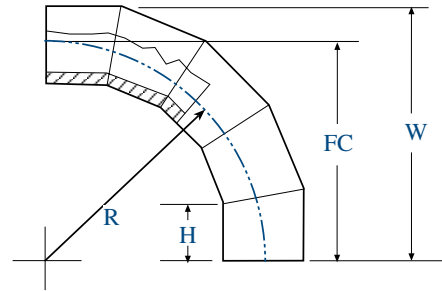

FM Fittings Fabricated 90° Ell 5-Segment – IPS

FM PIPE
and Fittings
IPS

FM Fittings Fabricated 90° Elbow 5-Segment – IPS

Nominal Size (in)	Pipe OD (in)	Pressure Class	Part #	Dimensions				Weight (lbs)	Shipping Method
				R (in)	H (in)	FC (in)	W (in)		
8	8.625	200	ISFF9008C200FM	19.4	6.5	20.375	24.75	45	FedEx
		150	ISFF9008C150FM	"	"	"	"	37	"
10	10.75	200	ISFF9010C200FM	20.4	6.5	21.5	26.75	75	FedEx
		150	ISFF9010C150FM	"	"	"	"	61	"
12	12.75	200	ISFF9012C200FM	26.5	8.0	24.875	31.25	95	FedEx
		150	ISFF9012C150FM	"	"	"	"	77	"
14	14.00	200	ISFF9014C200FM	27.1	8.0	26.25	33.25	120	LTL
		150	ISFF9014C150FM	"	"	"	"	97	"
16	16.00	200	ISFF9016C200FM	33.1	8.0	28.875	36.875	170	LTL
		150	ISFF9016C150FM	"	"	"	"	139	"
18	18.00	200	ISFF9018C200FM	34.1	8.0	31.25	40.25	235	LTL
		150	ISFF9018C150FM	"	"	"	"	190	"
20	20.00	200	ISFF9020C200FM	30	8.0	34	44	315	LTL
		150	ISFF9020C150FM	"	"	"	"	253	"
22	22.00	200	ISFF9022C200FM	33	8.0	36.625	47.625	400	LTL
		150	ISFF9022C150FM	"	"	"	"	325	"
24	24.00	200	ISFF9024C200FM	36	8.0	39.25	51.25	515	LTL
		150	ISFF9024C150FM	"	"	"	"	415	"