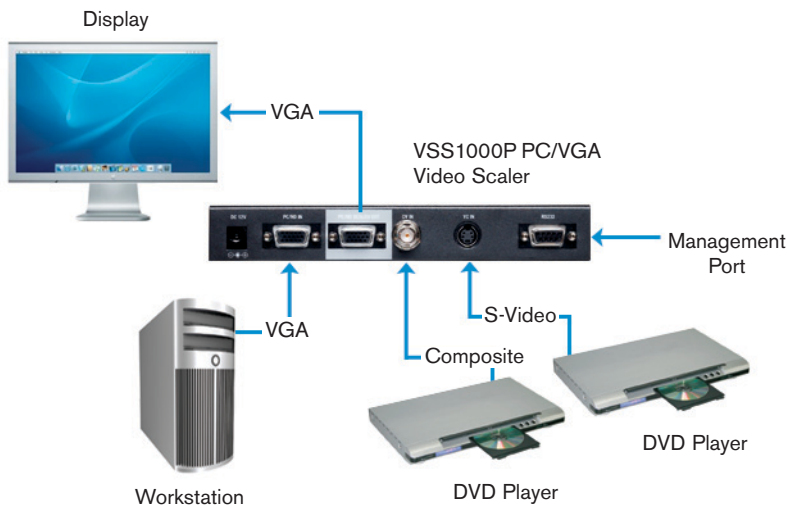

Emerge® VSS1000P PC/VGA Video Scaler

Upscales video to VGA

The Avocent EmERGE VSS1000P PC/VGA video scaler provides high quality up conversion from composite and s-video formats to computer or HDTV signals and bidirectional high quality conversion between computer graphics and HDTV signals in a compact package. NTSC and PAL video standards are supported; as well as cross conversion within formats is also supported. Both input and output support any computer resolution up to 2048 x 2048 at any vertical refresh rate and all HDTV resolutions up to 1080p. A wide variety of computer signal formats are available to support PC, Mac and workstation formats.

An On-Screen Display (OSD) is available to assist in setup. Variable zoom to 10X allows you to enlarge any part of the video image to fill the entire computer screen and pan controls allow you to move around to any area desired. Variable shrink to as little as 10% allows fitting the image onto most displays.

All the functions can be controlled via the front panel push buttons, an optional infrared controller or via an RS-232 connection. A Microsoft Windows-based control application is provided for GUI-based operation and most third party control systems interface serially with Avocent EmERGE video scalars.

KEY FEATURES

- RGB/YPbPr Input and Output
- PC Resolution up to 2048 x 2048, In and Out
- HDTV up to 1080P, In and Out
- Converts PC to HDTV or HDTV to PC
- Converts PC to PC or HDTV to HDTV
- Automatic Incoming Resolution Detection
- 1x Composite and 1x S-Video Input
- HDTV Resolutions to 1080P
- Multiple Worldwide Television Standards
- 1x RGB/YPbPr Output
- RS-232 Interface and Windows Control Panel
- Variable Image Zoom to 10X and Shrink to 10%
- Optional IR Remote Controller