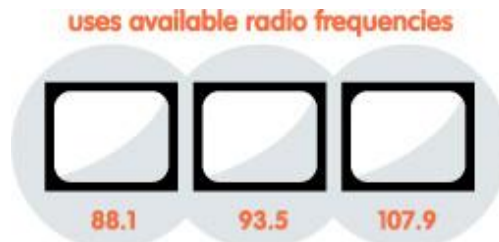

FM Headset System

The Broadcastvision Entertainment FM Transmitter is the most universal entertainment solution available. With a transmission range of more than 25,000sq/ft, the FM transmitter provides high quality audio transmission for maximum reception. Broadcast audio wirelessly from a TV or any audio source with an audio output jack.

FM TRANSMITTER FEATURES:

- Includes power supply, audio cable, TuneTo Sign (w/vinyl numbers)
- Fully selectable through FM-band (88.1–107.9)
- Uses radio frequencies available in your area
- High visibility digital LED interface for maximum ease-of-use
- Option for 100kHz and 200kHz channel spacing selection
- Line Level Stereo Input
- High Fidelity Stereo Audio
- Adjustable Audio Input Modulation Level
- Modulation Level Indicator
- Telescoping and rotational antenna for maximum application flexibility
- Optional –BNC interface available as extremely flexible remote-antenna feature to satisfy any application
- Audio In: 3.5mm Stereo Plug
- Power Requirements: 12V, 300mA, 2.1mm Barrel Connector
- Input impedance: 1K
- Level Gain Control: 20 mV to 1V
- Dimensions: 5.5" w x 1.5" h x 4.75" d
- Weight: 10 oz.