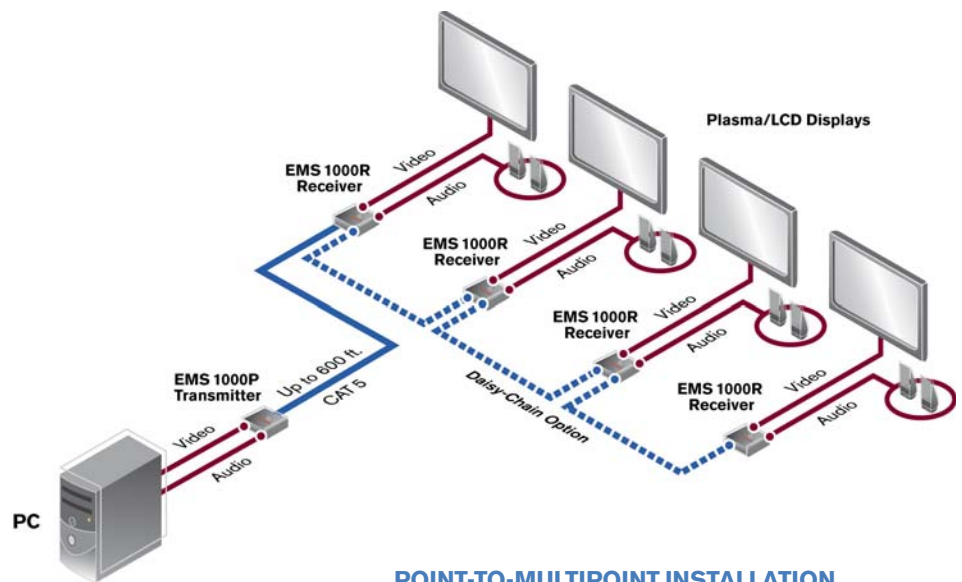

For applications that require more than a single output, the Emurge EMS 1000T/R media streamer solution consists of a transmitter and up to 16 receivers. The transmitter is located at the source of the multimedia content and will distribute the same signal to each receiver. At the destination points, the receivers will connect directly into the output devices (such as plasma screens, projectors or monitors).

## Transmitter Inputs

**Computer Video Signals:** Mini D-Sub 15 pin socket connector  
Up to 60 Hz vertical refresh

**Video Signals:** VGA (640x480), XGA (1024x768), WXGA (1366x768), UXGA (1600x1200)

**Audio:** Stereo mini jack

## Transmitter Inputs

Point to point - EMS 1000P media streamer  
Point to multipoint - EMS 1000T/R media streamer

## Warranty

2 years

**POINT-TO-POINT INSTALLATION**

**POINT-TO-MULTIPOINT INSTALLATION**

Part #	Description
<b>Ordering Details for EMS 1000 Media Streamers</b>	
EMS1000T- XXX*	Emerge EMS 1000 media streamer point-to-multipoint transmitter CAT-5
EMS1000R- XXX*	Emerge EMS 1000 media streamer point-to-multipoint receiver CAT-5
EMS1000P- XXX*	Emerge EMS 1000 media streamer point-to-point CAT-5 transmitter and receiver pair
EMS-PSU4- XXX*	EMS 1000 power supply with 1 to 4 splitter