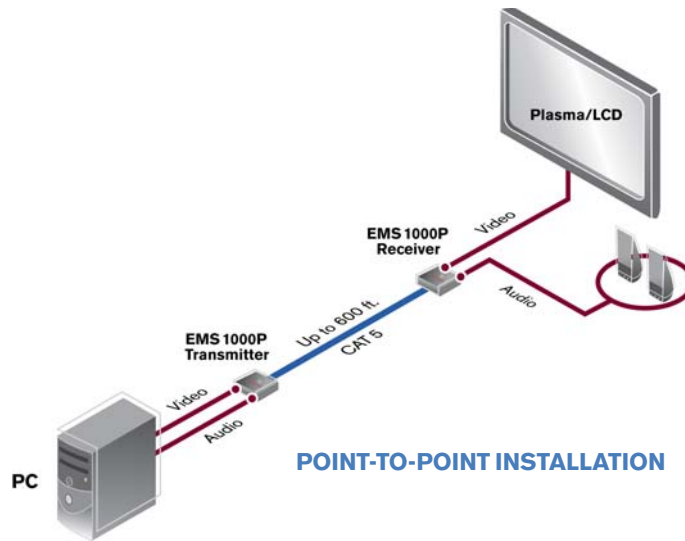

Emerge EMS 1000P and EMS 1000T/R Media Streamer Specifications

Mechanical

Size: 3.74 in. (95 mm) D, 3.85 in. (98 mm) W, 1.04 in. (25 mm) H

Weight: 2.5 lbs. (1.13 kg)

Environmental

Operating Temperature: 32° to 104°F (0° to 40°C)

Humidity: 5% to 60% (non-condensing)

Power

Operating Voltage: I12VDC @ 1A from supplied 100-240 VAC 50/60 Hz switching power supply

Transmitter Inputs

Computer Video Signals: Mini D-Sub 15 pin socket connector
Up to 60 Hz vertical refresh

Video Signals: VGA (640x480), XGA (1024x768), WXGA (1366x768), UXGA (1600x1200)

Audio: Stereo mini jack

Transmitter Inputs

Point to point - EMS 1000P media streamer
Point to multipoint - EMS 1000T/R media streamer

Warranty

2 years

POINT-TO-POINT INSTALLATION