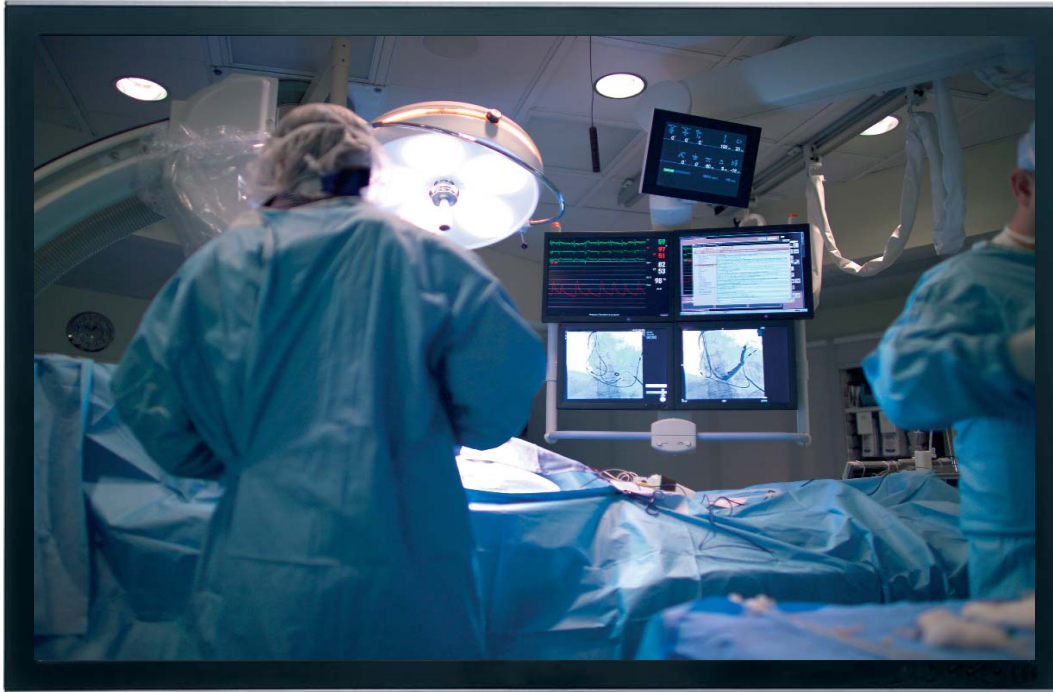

Example of a Medical Application

Tetra Vio Application

Tetra Vio

DVI 1080p

Sources:

HDSDI

Conference call

SD

YUV or RGB

VGA