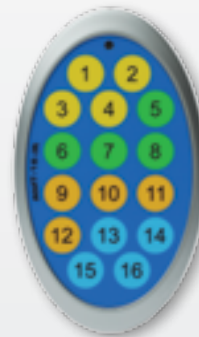

RMT 6-IR REMOTE CONTROL
Controls your switcher remotely.
FOR USE WITH:
 6X2 HDMI Switcher
EXT-RMT-6IR

EXT-RMT-3IR

RMT 3-IR REMOTE CONTROL
Controls your switcher remotely.
FOR USE WITH:
 3X1 HDMI Switcher

RMT 8-IR REMOTE CONTROL
Controls your switcher remotely.
FOR USE WITH:
 8X1 DVI Switcher
EXT-RMT-8IR

EXT-RMT-4IR

RMT 4-IR REMOTE CONTROL
Controls your switcher remotely
FOR USE WITH:
 4x1 HDMI Switcher
 4x2 HDMI Switcher
 4x1 DVI Switcher
 4x1 DVI DL Switcher
 4x2 DVI Switcher
 1x4 Monitor Switcher
 4x2 HD-SDI Switcher

RMT 16-IR REMOTE CONTROL
Controls your switcher remotely.
FOR USE WITH:
 4X4 HDMI Matrix
 4X4 HDTV Matrix
 4X4 DVI Matrix
EXT-RMT-16IR

EXT-8HDS-1R

RMT 8HDS REMOTE CONTROL
Controls your scaler remotely.
FOR USE WITH:
 HD-SDI to DVI Scaler Box
 DVI to HD-SDI Scaler Box