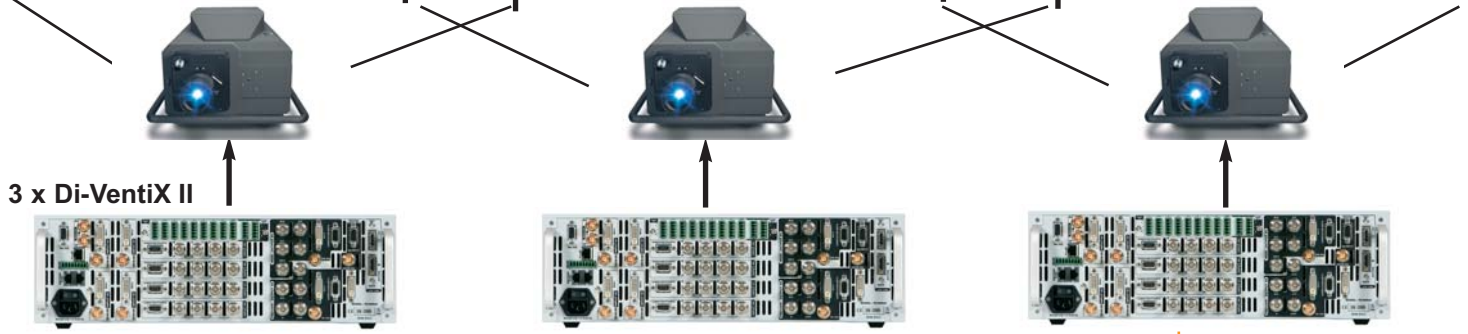

Example of a House of Worship application

Soft Edge Presentation using 3 Di-VentiX II with 3 PIP Layers and 1 Live background

3 x Di-VentiX II

IX Mate - XM513

Trident DVI Ref. DVI213

Quad Versatile Booster Ref. QVB104

Axion - ARC100

Sources:

Live image

HD-SDI

Luma and Chroma Keying

DVD

HD Satellite Receiver

Background