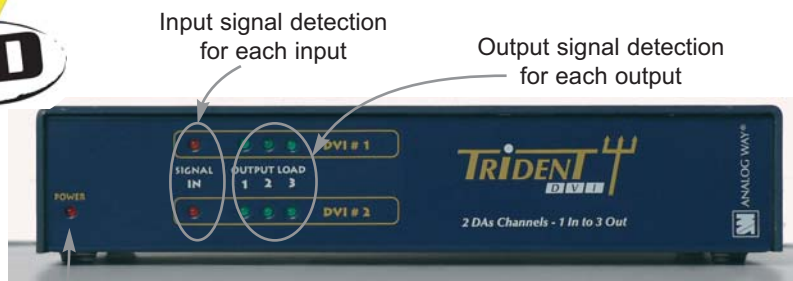

Trident DVI™

Ref. DVI213

- > Dual Channel DVI Distribution Amplifier
- > For AV Pro Presentation Environment
- > Connects simultaneously all the Switchers of the **iX** Range: Di-VentiX, EventiX, CentriX and NatiX
- > Built-In Universal Power Supply
- > Front Panel LED Indicators

Power On led indicator

Standard IEC international power connector

8 DVI-I female connectors

FEATURES

- 2 DVI-D re-clocked channels up to 1600x1200@60Hz
- I/O detect LED indicators on front panel
- Perfect fit with iX family for multi-screen applications
- Universal internal power supply

TECHNICAL SPECIFICATIONS

DVI Channel x 2

- 1 input to 3 outputs
- DVI-I female connectors
- Up to 1600x1200@60Hz-1920x1200@60Hz Red. Blanking
- Support HDTV Formats: 1080i/p, 720p.
- DVI-D TMDS Single Link - 165MHz reclocked
- DDC2 loophthrough on output 1

USER CONTROLS & CONNECTORS:

Rear panel

- 8 x DVI-I female connectors

Front panel

- Power On LED indicator
- Input signal detected LED indicator for each input
- Output load LED indicator for each output

DIMENSIONS: