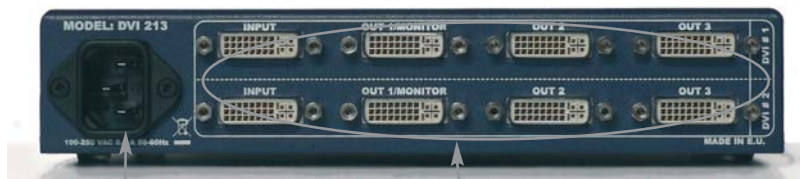

Trident DVI™

Ref. DVI213

- > Dual Channel DVI Distribution Amplifier
- > For AV Pro Presentation Environment
- > Connects simultaneously all the Switchers of the **iX** Range: Di-VentiX, EventiX, CentriX and NatiX
- > Built-In Universal Power Supply
- > Front Panel LED Indicators

Power On led indicator

Standard IEC international power connector

8 DVI-I female connectors

FEATURES

- 2 DVI-D re-clocked channels up to 1600x1200@60Hz
- I/O detect LED indicators on front panel
- Perfect fit with iX family for multi-screen applications
- Universal internal power supply

TECHNICAL SPECIFICATIONS

DVI Channel x 2

- 1 input to 3 outputs
- DVI-I female connectors
- Up to 1600x1200@60Hz-1920x1200@60Hz Red. Blanking
- Support HDTV Formats: 1080i/p, 720p.
- DVI-D TMDS Single Link - 165MHz reclocked
- DDC2 loophthrough on output 1

USER CONTROLS & CONNECTORS:

Rear panel

- 8 x DVI-I female connectors

Front panel

- Power On LED indicator
- Input signal detected LED indicator for each input
- Output load LED indicator for each output

DIMENSIONS: