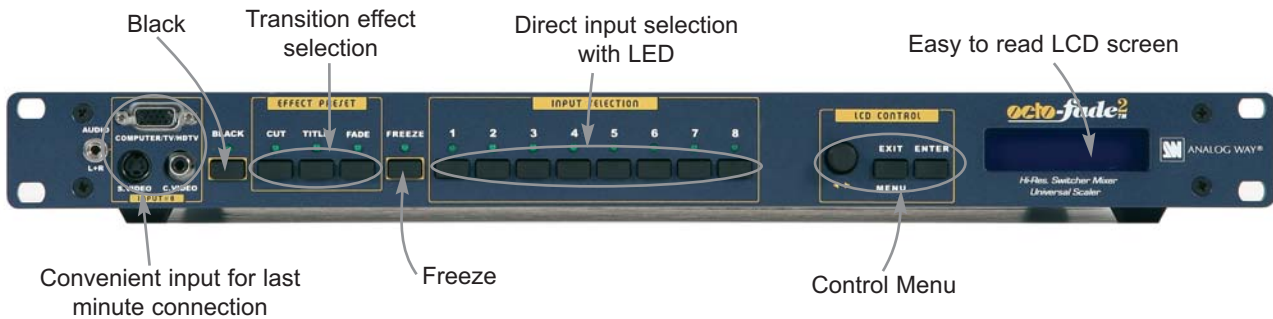

# Octo Fade<sup>2</sup>™

HD Seamless Switcher for Conference Rooms, Houses of Worship and Large Screen Projections

**New!**

**Model. OFD803**

## Inputs

- 8 universal inputs with 1 DVI
- Analog and Digital Inputs/Outputs up to 1080p
- Computer and DVI up to UXGA / 1080p
- Video: NTSC/PAL/SECAM, S. Video, YUV, RGB, HDTV
- 8 + 1 Stereo Audio with level adjustment for each input