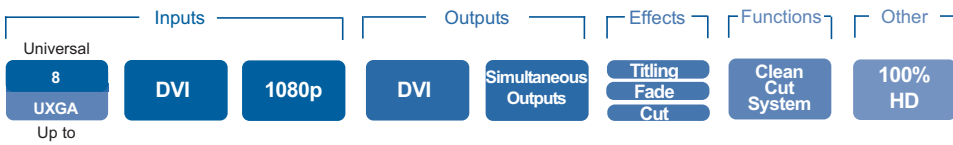

## Inputs

- 8 universal inputs with 1 DVI
- Analog and Digital Inputs/Outputs up to 1080p
- Computer and DVI up to UXGA / 1080p
- Video: NTSC/PAL/SECAM, S. Video, YUV, RGB, HDTV
- 8 + 1 Stereo Audio with level adjustment for each input

## Outputs

- 1 DVI + 2 RGB up to UXGA / 1080p
- Audio Stereo with level adjustment