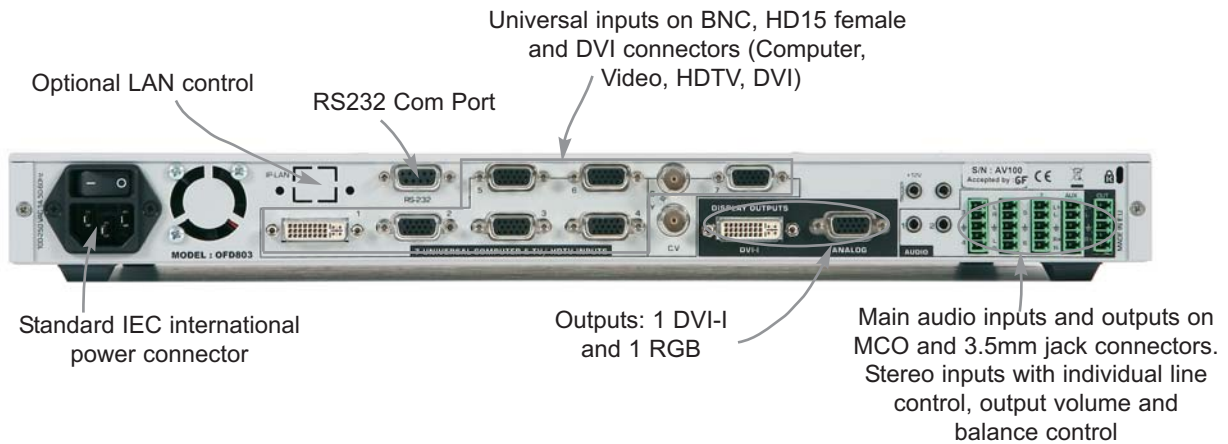

## Inputs

- 8 universal inputs with 1 DVI
- Analog and Digital Inputs/Outputs up to 1080p
- Computer and DVI up to UXGA / 1080p
- Video: NTSC/PAL/SECAM, S. Video, YUV, RGB, HDTV
- 8 + 1 Stereo Audio with level adjustment for each input

## Outputs

- 1 DVI + 2 RGB up to UXGA / 1080p
- Audio Stereo with level adjustment