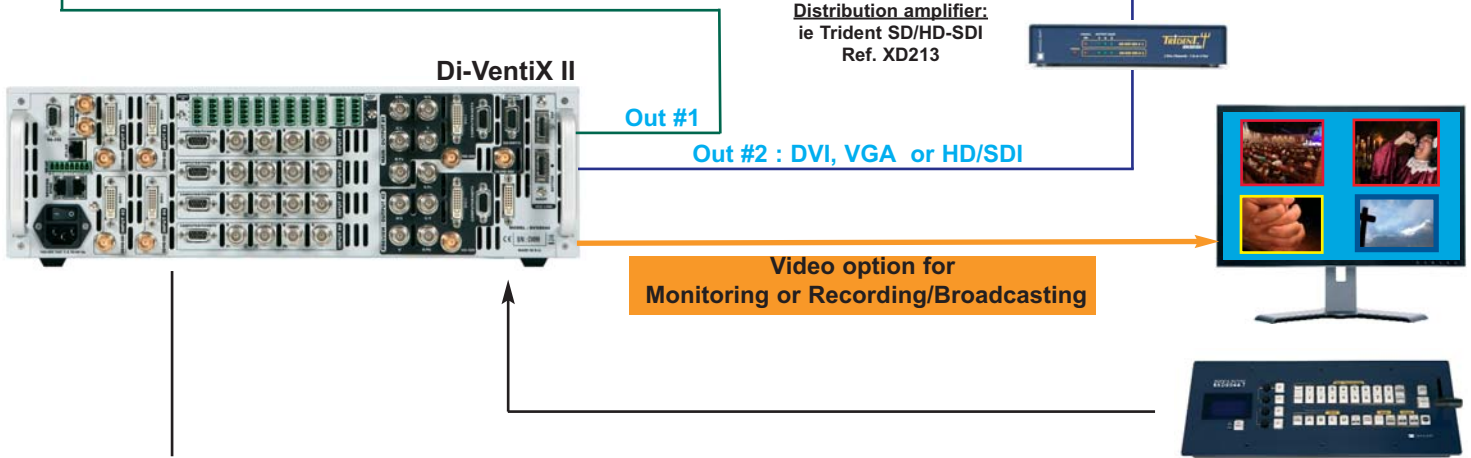

Matrix Mode

Mixer Mode

Embedded SEB

Presentation with 3 screens using 1 Di-VentiX II in Sync Matrix Mode

Sources:

SD/HD-SDI

SD/HD-SDI

SD/HD-SDI

SD/HD-SDI

VGA

HD Satellite Receiver

DVD/Blu-Ray

ANALOG WAY®

Video Option for Monitoring or Recording on a single display - Video Output available in Composite, S-Video, Component, SDI, HD-SDI and Video DVI

The **Di-Ventix II** in Sync Matrix mode with the Optional Video Output can support two independant screens, at the same resolutions, with Seamless Fade or Cut transitions on each, and a single preview output for both. Video output available in Composite, S-Video, Component, SDI, HD-SDI and Video DVI. Possibility to record output #1 or #2 full screen.

Video Option for Monitoring:

Or....

Video Option for Recording/Broadcasting:

Video card option

Out #1 or Out #2 can be selected for recording/broadcasting.

Recording

Broadcasting