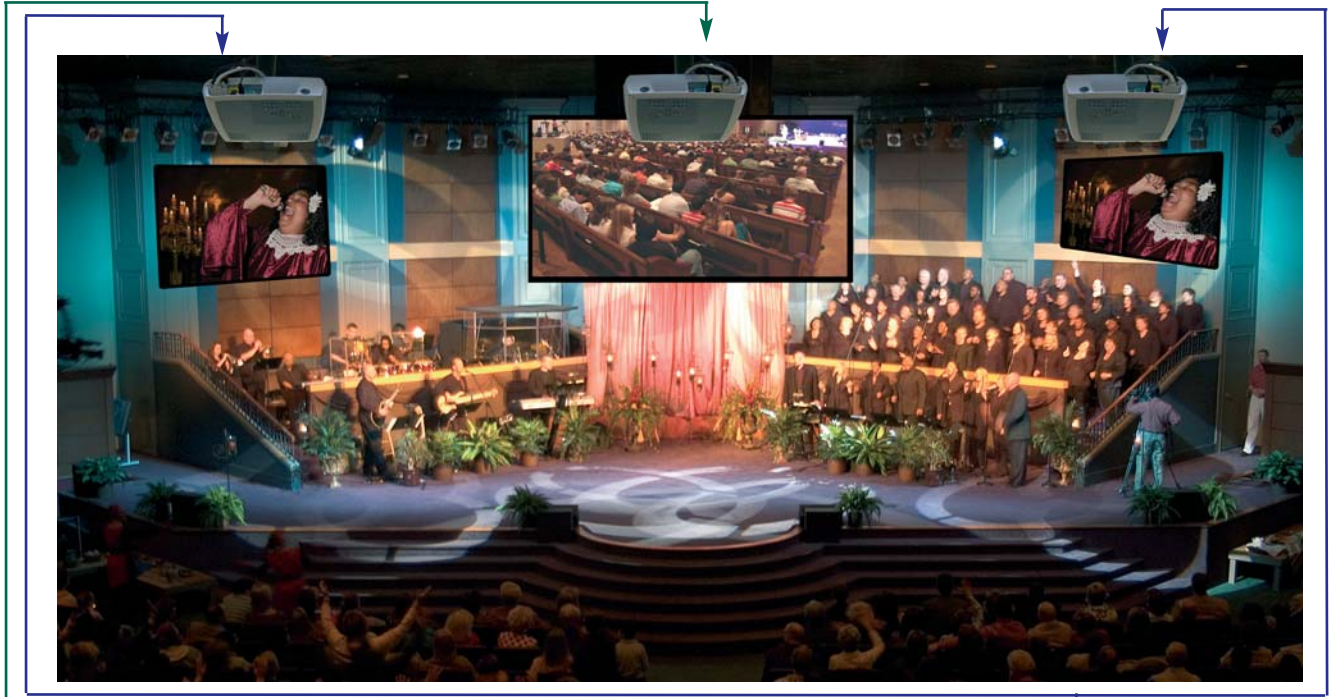

Matrix Mode

Mixer Mode

Embedded SEB

Presentation with 3 screens using 1 Di-VentiX II in Sync Matrix Mode

Sources:

SD/HD-SDI

SD/HD-SDI

SD/HD-SDI

SD/HD-SDI

VGA

HD Satellite Receiver

DVD/Blu-Ray

ANALOG WAY®

Video Option for Monitoring or Recording on a single display - Video Output available in Composite, S-Video, Component, SDI, HD-SDI and Video DVI

The **Di-Ventix II** in Sync Matrix mode with the Optional Video Output can support two independant screens, at the same resolutions, with Seamless Fade or Cut transitions on each, and a single preview output for both. Video output available in Composite, S-Video, Component, SDI, HD-SDI and Video DVI. Possibility to record output #1 or #2 full screen.