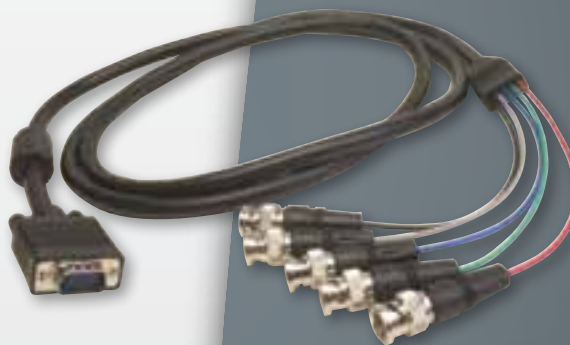

VGA CABLES

CAB-VGA-6MM	SVGA-SVGA 6 FT CABLE (M-M)
CAB-VGA-6MF	SVGA-SVGA 6 FT CABLE (M-F)
CAB-VGA-10MM	SVGA-SVGA 10 FT CABLE (M-M)
CAB-VGA-15MF	SVGA-SVGA 15 FT CABLE (M-F)
CAB-VGA-15MM	SVGA-SVGA 15 FT CABLE (M-M)
CAB-VGA-25MF	SVGA-SVGA 25 FT CABLE (M-F)
CAB-VGA-25MM	SVGA-SVGA 25 FT CABLE (M-M)
CAB-VGA-50MF	SVGA-SVGA 50 FT CABLE (M-F)
CAB-VGA-50MM	SVGA-SVGA 50 FT CABLE (M-M)

VGA TO COMPONENT CABLES

VGA (HD-15) to high quality 3 RCA Component cables.

CAB-VGA-2-CMP06	6 FT VGA TO COMPONENT CABLE (M-M)
CAB-VGAF-2-CMP06	6 FT VGA TO COMPONENT CABLE (F-M)
CAB-VGA-2-CMP10	10 FT VGA TO COMPONENT CABLE (M-M)
CAB-VGA-2-CMP15	15 FT VGA TO COMPONENT CABLE (M-M)

VGA TO RBGHV 6 FT CABLE

Gefen VGA to RGBHV cables provide an easy solution for breaking out the individual lines of signal to BNC connectors for easy adapting to displays with BNC inputs.

CAB-VGA-RGB-06	6 FT VGA TO RGBHV CABLE (M-M)
----------------	-------------------------------

3 RCA COMPONENT CABLES

High quality 3 RCA Component cables.

CAB-CMP-06MM	6 FT 3 RCA COMPONENT CABLE (M-M)
CAB-CMP-12MM	12 FT 3 RCA COMPONENT CABLE (M-M)
CAB-CMP-15MM	15 FT 3 RCA COMPONENT CABLE (M-M)
CAB-CMP-25MM	25 FT 3 RCA COMPONENT CABLE (M-M)