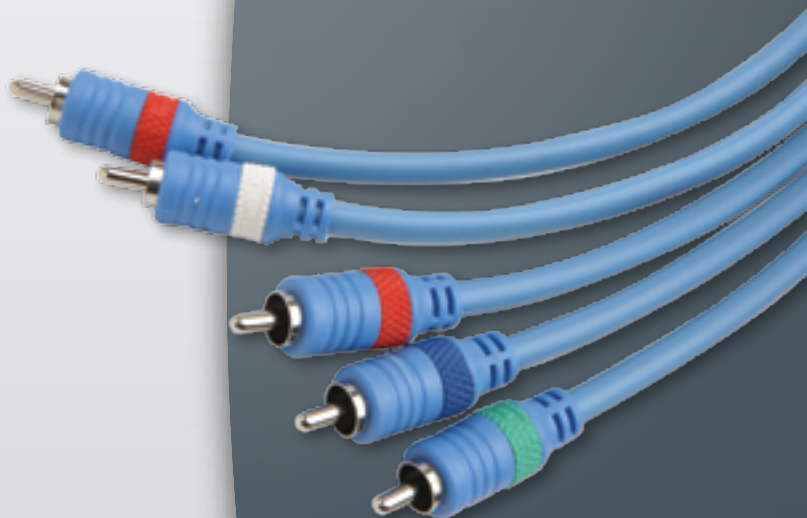

VGA TO COMPONENT CABLES

VGA (HD-15) to high quality 3 RCA Component cables.

CAB-VGA-2-CMP06	6 FT VGA TO COMPONENT CABLE (M-M)
CAB-VGAF-2-CMP06	6 FT VGA TO COMPONENT CABLE (F-M)
CAB-VGA-2-CMP10	10 FT VGA TO COMPONENT CABLE (M-M)
CAB-VGA-2-CMP15	15 FT VGA TO COMPONENT CABLE (M-M)

VGA TO RBGHV 6 FT CABLE

Gefen VGA to RGBHV cables provide an easy solution for breaking out the individual lines of signal to BNC connectors for easy adapting to displays with BNC inputs.

CAB-VGA-RGB-06	6 FT VGA TO RGBHV CABLE (M-M)
----------------	-------------------------------

3 RCA COMPONENT CABLES

High quality 3 RCA Component cables.

CAB-CMP-06MM	6 FT 3 RCA COMPONENT CABLE (M-M)
CAB-CMP-12MM	12 FT 3 RCA COMPONENT CABLE (M-M)
CAB-CMP-15MM	15 FT 3 RCA COMPONENT CABLE (M-M)
CAB-CMP-25MM	25 FT 3 RCA COMPONENT CABLE (M-M)