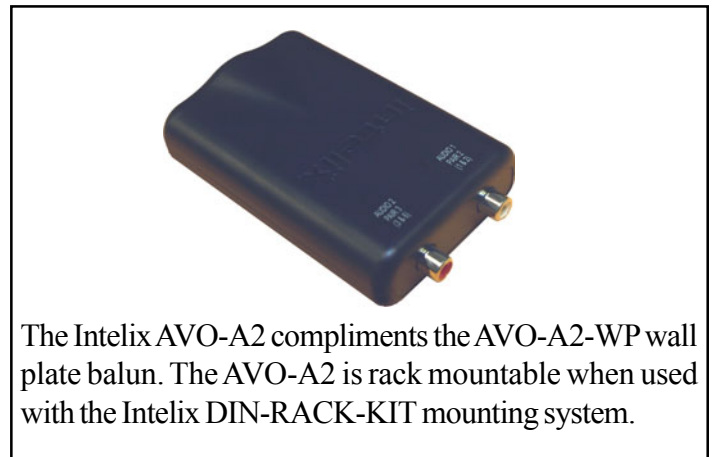

The Intelix AVO-A2-WP wall-plate balun transmits two mono or a single stereo analog audio signal via standard structured cabling, such as Cat 5. Used in pairs or with a rack-mountable Intelix AVO-A2 balun, the AVO-A2-WP transmits analog audio in either direction up to 2,500 feet and is ideal for corporate A/V, churches, schools, auditoriums, and almost any other situation involving audio distribution.

The Intelix **AvoCat** Series of baluns is the ideal solution for sending audio and video over structured cabling. **When signal quality matters, choose Intelix.**

Technical Specifications

Maximum Distance*	2,500 feet
Bandwidth	20 Hz to 20 kHz
Impedance	600 ohms, unbalanced
Isolation	500 V
Nominal Level	1.0 volts
Insertion Loss	1 dB
Common Mode Rejection	Greater than 40 dB
Unshielded Twisted Pair Cabling Specifications (24 gauge or lower solid copper)	Maximum capacitance: 20 pf/foot Impedance: 100 ohms @ 1 MHz Attenuation: 6.6 dB/1000 ft. @ 1 MHz <i>Cat 5, Cat 5e, Cat 6, Cat 7 compatible</i>
Connectors	Two (2) female RCA to one (1) RJ45
RJ45 Pinout	Channel 1 (R): 1 & 2, pair 2 Channel 2 (L): 3 & 6, pair 3
Temperature	Operating: 32 to 131 F (0 to 55 C) Storage: -4 to 185 F (-20 to 85 C) Humidity: up to 95%
Enclosure	Front: standard decora wall plate Rear: metal casing
Dimensions	4.0" x 1.4" x 1.7"
Weight	0.2 lbs (3.2 oz)
Ordering Information	<i>AVO-A2-WP</i> : single AVO-A2-WP in bulk packaging
Warranty	Two years