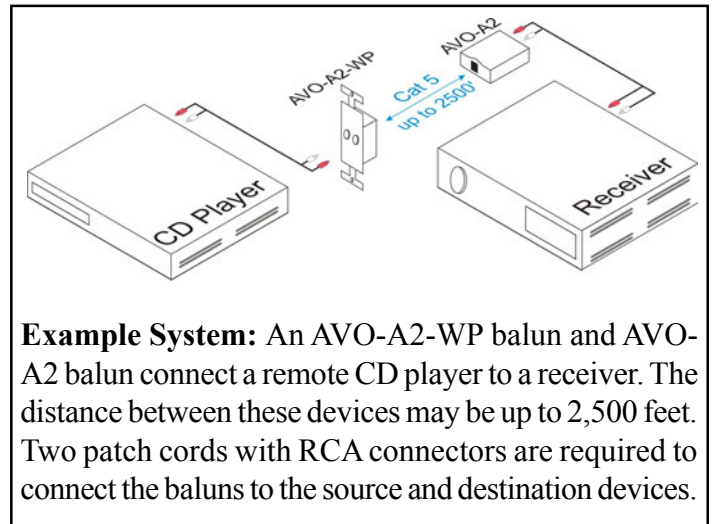

The Intelix AVO-A2-WP wall-plate balun transmits two mono or a single stereo analog audio signal via standard structured cabling, such as Cat 5. Used in pairs or with a rack-mountable Intelix AVO-A2 balun, the AVO-A2-WP transmits analog audio in either direction up to 2,500 feet and is ideal for corporate A/V, churches, schools, auditoriums, and almost any other situation involving audio distribution.

The Intelix **AvoCat** Series of baluns is the ideal solution for sending audio and video over structured cabling. **When signal quality matters, choose Intelix.**

Technical Specifications

Maximum Distance*	2,500 feet
Bandwidth	20 Hz to 20 kHz
Impedance	600 ohms, unbalanced
Isolation	500 V
Nominal Level	1.0 volts
Insertion Loss	1 dB
Common Mode Rejection	Greater than 40 dB
Unshielded Twisted Pair Cabling Specifications (24 gauge or lower solid copper)	Maximum capacitance: 20 pf/foot Impedance: 100 ohms @ 1 MHz Attenuation: 6.6 dB/1000 ft. @ 1 MHz <i>Cat 5, Cat 5e, Cat 6, Cat 7 compatible</i>
Connectors	Two (2) female RCA to one (1) RJ45
RJ45 Pinout	Channel 1 (R): 1 & 2, pair 2 Channel 2 (L): 3 & 6, pair 3
Temperature	Operating: 32 to 131 F (0 to 55 C) Storage: -4 to 185 F (-20 to 85 C) Humidity: up to 95%
Enclosure	Front: standard decora wall plate Rear: metal casing
Dimensions	4.0" x 1.4" x 1.7"
Weight	0.2 lbs (3.2 oz)
Ordering Information	<i>AVO-A2-WP</i> : single AVO-A2-WP in bulk packaging
Warranty	Two years

*Distances and picture quality may be affected by cable grade, cable quality, source and destination equipment, RF and electrical interference, and cable patches. Intelix specifications are based on straight-through cabling with standard-grade Cat 5.