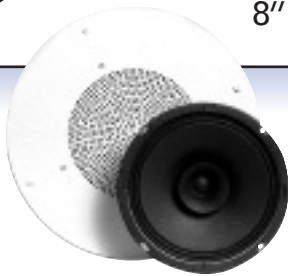

8" Speaker Combinations with Built-In Transformer & Grille

(a large selection of speakers & speaker combos are available)

Model No.	Magnet Size	Transformer Type	Cone Type
G86FT70GW	6 oz.	70V, 10W transformer	Dual Cone
G810FT70GW	10 oz.	70V, 10W transformer	Dual Cone
G810AT70GW	10 oz air susp.	70V, 10W transformer	Dual Cone
G810CT70GW	10 oz. coax	70V, 10W transformer	Dual Cone

Includes white metal grille. Packaged 6 to a master carton. Sold Individually. Assembled and wired.

8" Wall Baffles with Transformer & Level Control / With Speaker & Transformer / Empty

- Deluxe sloped front walnut grained vinyl clad wall baffle
- Solid wood construction
- G8CF6W 8" 6 oz. dual cone speaker
- Black cloth grille
- 70V line transformer, level control & built-in terminal strip for wattage selection up to 10W
- For 25V line, order item WB86D25

WB86D
WB810F70
WB8

Wall Baffle with 70V Transformer & Volume Control
10 oz. Dual Cone Speaker & 70V 10W Transformer
(Empty Wall Baffle Only, Vinyl Walnut Finish)