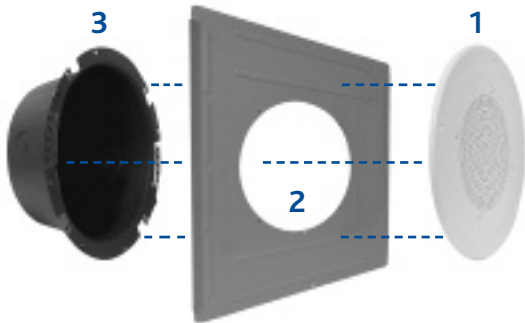

### SPEAKER, GRILLE COMBO

- 8", 5 Watt dual 70/25V transformer (taps at 5, 2 1/2, 1, 1/2 & 1/4)
- 5oz. magnet
- With white metal grille
- All mounted & wired
- Frequency response: 85-15kHz

G86TG  
G86TCG

### SPEAKER CEILING SUPPORT FOR G86TG/TCG

- T-Bar bridge for ceiling support of 8" speakers with grilles, top hats, etc.
- Heavy gauge steel construction
- 23 5/8" x 14"
- Sold individually

TS8

### STACKABLE TOP HAT

- Perforated mounting strap for 8" speakers
- Heavy-gauge steel construction with undercoating that eliminates any mechanical or acoustical resonance caused by vibration
- Rust preventive finish
- 4 combination knockouts 1/2"-3/4"
- 4 "J" clips for mounting of baffles
- Can be used for a back box in ceilings or walls
- Sold individually