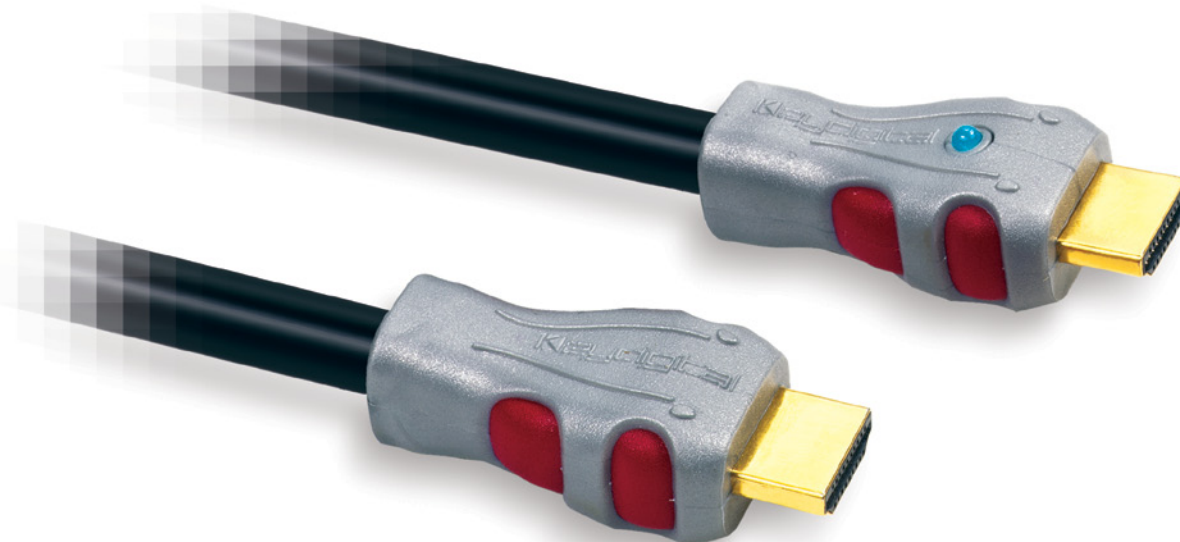

Commercial Installations

HD Python Series™ HDMI Cables

Premium **CL3 Rated** HDMI cables featuring gold-plated 24 Gauge conductors and precision internal windings to deliver exceptional digital video performance

Key Features

- › Supports all SD, HD, and VESA (VGA, SVGA, XGA, WXGA, SXGA, UXGA) resolutions up to 1080p (60Hz & 50Hz)
 - › SD & HD: 480i, 480p, 720p, 1080i, 1080p
 - › VESA / DVI: From 640x480p up to 1920x1200p
- › Features:
 - › HDMI 1.4 compliance
 - › HDCP
 - › 14.9 Gbps Super Sonic Speed
 - › 12-bit Deep Color
 - › 120 Hz Refresh Rate
- › Full support of lossless digital audio formats:
 - › Dolby® TrueHD
 - › Dolby® Digital Plus and DTS™-HD Master Audio
- › Gold-Plated 24 Gauge Conductors
- › Models KD-HDP75X includes HDMI booster and jumper cable for additional power over long runs

Key Benefits

- › CL3 (FT4 Rating for Canada) UL Rated cable meets fire code requirements for in-wall installation
- › Fully backward compatible with legacy HDMI formats
- › Full integration with HDMI products
- › High mechanical integrity assures long term reliability
- › Designed by Mike Tsinberg

Specifications

General

- › NTSC, PAL
- › Connectors: 24K Gold-plated
- › Cable: Oxygen-free dielectric

SKUs

KD-HDP12X	12 ft. HDMI Male to Male Cable
KD-HDP16X	16 ft. HDMI Male to Male Cable
KD-HDP20X	20 ft. HDMI Male to Male Cable
KD-HDP30X	30 ft. HDMI Male to Male Cable
KD-HDP40X	40 ft. HDMI Male to Male Cable
KD-HDP50X	50 ft. HDMI Male to Male Cable
KD-HDP75X[†]	75 ft. HDMI Male to Male Cable