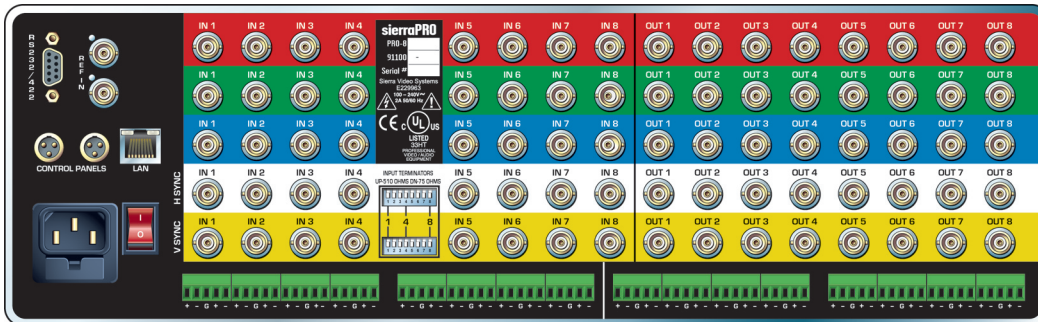

Sierra Pro 88V5Sxl

8 x 8 five-channel 450MHz @ -3dB wideband video + stereo audio routing switcher

Optional Configurations:

- Sierra Pro 88V5xl – 8 x 8 five-channel 450MHz at -3dB wideband video
- Sierra Pro 88V4Sxl – 8 x 8 four-channel 450MHz at -3dB wideband video + stereo audio
- Sierra Pro 88V4xl – 8 x 8 four-channel 450MHz at -3dB wideband video
- Sierra Pro 88V3Sxl – 8 x 8 three-channel 450MHz at -3dB wideband video + stereo audio
- Sierra Pro 88V3xl – 8 x 8 three-channel 450MHz at -3dB wideband video
- Sierra Pro 88V2Sxl – 8 x 8 two-channel 450MHz at -3dB wideband video + stereo audio
- Sierra Pro 88V2xl – 8 x 8 two-channel 450MHz at -3dB wideband video

Sierra Pro XL 84V5Sxl

8 x 4 five-channel 450MHz @ -3dB wideband video + stereo audio routing switcher

Optional Configurations:

- Sierra Pro 84V5xl – 8 x 4 five-channel 450MHz at -3dB wideband video
- Sierra Pro 84V4Sxl – 8 x 4 four-channel 450MHz at -3dB wideband video + stereo audio
- Sierra Pro 84V4xl – 8 x 4 four-channel 450MHz at -3dB wideband video
- Sierra Pro 84V3Sxl – 8 x 4 three-channel 450MHz at -3dB wideband video + stereo audio
- Sierra Pro 84V3xl – 8 x 4 three-channel 450MHz at -3dB wideband video
- Sierra Pro 84V2Sxl – 8 x 4 two-channel 450MHz at -3dB wideband video + stereo audio
- Sierra Pro 84V2xl – 8 x 4 two-channel 450MHz at -3dB wideband video

- Custom 4-level or 5-level Video optional at additional cost. To order, specify “V4V” or “V5V” option – i.e. 88V5V5xl

Features:

The Sierra Pro XL 8 Series comes in a compact 3RU (5.25”) frame and allows control of multiple signal types including composite, s-Video, YUV, RGBS, RGBHV, Y/C, and analog HD. This Sierra Pro XL series accommodates balanced or unbalanced audio, AFV, or breakaway split routing allowing for RGB muting for enhanced performance with projectors and displays. IP control, RS-232 serial control and a front local control panel are standard. Remote control options are available.

Specify model number (i.e. Sierra Pro 88V5Sxl) when ordering.

Control

Page 117

Specifications

Page 31