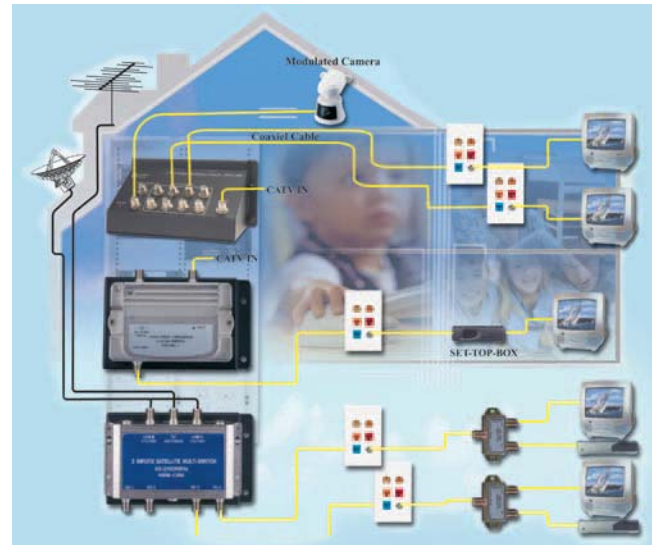

Video Distribution System

The Video Distribution System accommodates CATV, Antenna TV, and/or DBS (Direct Broadcast Satellite) services.

Any combination of the video modules delivers TV signals to multiple locations. Therefore, family members at each location can view favorite programs without conflict.

Video Splitter

This Video Splitter Module is used to route the CATV or antenna signal to multiple locations.

Part No.	HVS-1004	HVS-1004-1	HVS-1006	HVS-1006-1	HVS-1008	HVS-1008-1
		F-connector Direction	Max. Locations	Frequency Range (MHz)		Dimension Length x Height
HVS -1004		Horizontal	4	5-2300		6.3" x 3"
HVS -1004 -1		Vertical	4	5-2300		6.3" x 4"
HVS -1006		Horizontal	6	5-2300		6.3" x 3"
HVS -1006 -1		Vertical	6	5-2300		6.3" x 4"
HVS -1008		Horizontal	8	5-2300		6.3" x 3"
HVS -1008 -1		Vertical	8	5-2300		6.3" x 4"

Bi-Directional Video Amplifier

The Bi-direction Video Amplifier is used for two-way communication network with return path to support pay-per-view or interactive CATV system. The 3x8 module accommodates 2 AUX inputs for combining modulated signals such as cameras or any video signal.

Diplexer

The Diplexer is used for combining or separating satellite and CATV/Antenna signals and allows the two signals to be fed on a single coaxial cable.

Part No.	Frequency Range (MHz)	Features	DC Power passing
HSD -1002	40 - 2400	Combiner/Splitter: used to combine/separate satellite and antenna signals	500 mA