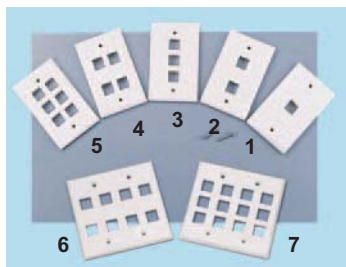

Face Plates and Keystone Insert Jacks

Breakout Box

#	Part No.	Description
5	WP-N6	Six port wall plate
4	WP-N4	Four port wall plate
3	WP-N3	Three port wall plate
2	WP-N2	Two port wall plate
1	WP-N1	One port wall plate
6	WP-N8	Eight port wall plate
7	P-N12	Twelve port wall plate