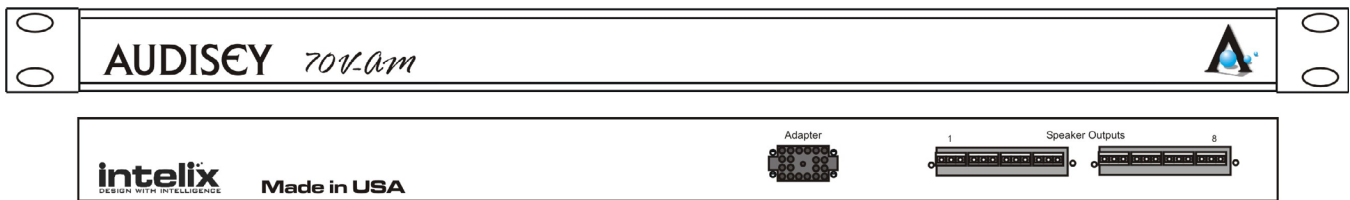

Features

Provides eight 70 volt transformer powered outputs for the Intelix Audisey Athena matrix

Small, compact design

Ideal for corporate boardroom, council room, house of worship, education, government, retail, themed environment, and restaurant and bar applications.

The Intelix Audisey 70V-AM provides eight 70 volt outputs for the Intelix Audisey Athena matrix mixer and amplification system. One 70V-AM module is required with an Athena-8 system and two 70V-AM modules are required with the Athena-16 system.

The rack and panel style connector provides a single, quick connection point between the Athena and 70V-AM.

Design with Intelix and Design with Intelligence.

Specifications

INPUTS

Input	8 ohm, 50 watt
Output	70V, 50 watt, 0.86 amp
Size	1 RU
Shipping Weight	25 lbs.
Input Connector Style	Rack and panel style
Output Connector Style	Screw terminal
Transformer Style	Toroid
Intelix Part Number	70V-AM