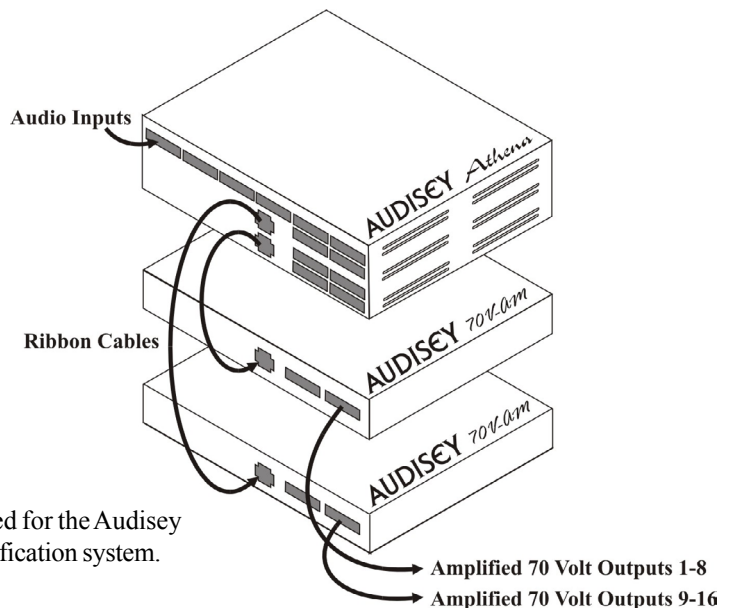

Features

Provides eight 70 volt transformer powered outputs for the Intelix Audisey Athena matrix

Small, compact design

Ideal for corporate boardroom, council room, house of worship, education, government, retail, themed environment, and restaurant and bar applications.

The Intelix Audisey 70V-AM provides eight 70 volt outputs for the Intelix Audisey Athena matrix mixer and amplification system. One 70V-AM module is required with an Athena-8 system and two 70V-AM modules are required with the Athena-16 system.

The rack and panel style connector provides a single, quick connection point between the Athena and 70V-AM.

Design with Intelix and Design with Intelligence.

Specifications

INPUTS

Input	8 ohm, 50 watt
Output	70V, 50 watt, 0.86 amp
Size	1 RU
Shipping Weight	25 lbs.
Input Connector Style	Rack and panel style
Output Connector Style	Screw terminal
Transformer Style	Toroid
Intelix Part Number	70V-AM

Two 70V-AM modules are required for the Audisey Athena-16 matrix mixer and amplification system.