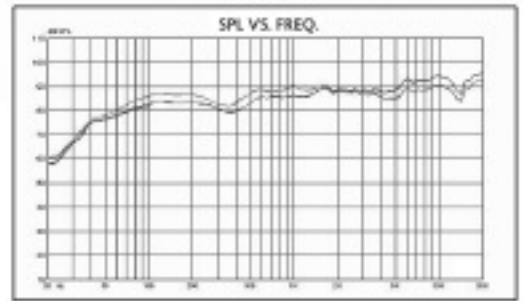

Sound Without Limits.

CIELA™
surround

Featuring matched, flat frequency response curves

Features

- Crystal clear and powerful sound reproduction
- Ample RMS power ratings
- Wide frequency responses
- High-power, dual-woofer, shielded center channel speaker
- High-power, passive, dual voice coil subwoofer
- Recessed in-wall mounting
- Easy Mount Tabs