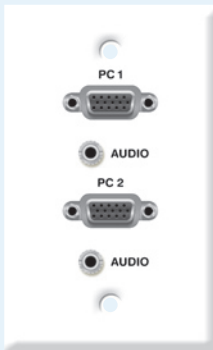

Our inserts are sold as a set with the matching color face plate.

**PCD-5000-P-A**  
Connectors:  
• RCA

**PCD-5000-P-I**  
Connectors:  
• RCA

**PCD-5000-P-W**  
Connectors:  
• RCA

**Matches all common household electrical and wall switch plates.**

**A Selection of Our Most Popular Connector Options**

**PCD-5400-\***  
Connectors:  
• RJ-45 (CAT5E)  
• RJ-11 (CAT3)

**PCD-5500-\***  
Connectors:  
• Binding Post/  
Banana Jack

**PCD-5525-\***  
Connectors:  
• Binding Post/  
Banana Jack

**Blank Plates Provide Extra Room**

**PCD-1100-\***  
Connectors:  
• HD-15 Female  
• RCA

**PCD-1200-\***  
Connectors:  
• 3 Pin XLR F

**PCD-1500-\***  
Connectors:  
• HDMI Female

**Complete Connectivity**

**PCD-5600-\***

**EZLINX™ Decora-Style Insert**

Our EZLINX™ system is now available in Decora-Style insert or blank plate format. Our products fit into any standard wall box.

With EZLINX™ you can instantly change out or upgrade any device with ease. Now the elegance and simplicity of complete connectivity is yours.