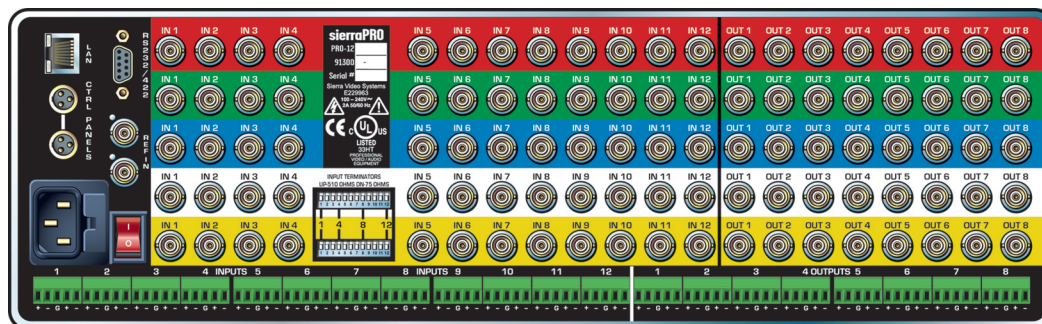

### Sierra Pro 1208V5Sxl

12 x 8 five-channel 450MHz @ -3dB wideband video + stereo audio routing switcher

### Sierra Pro 1204V5Sxl

12 x 4 five-channel 450MHz @ -3dB wideband video + stereo audio routing switcher

#### Optional Configurations:

- Sierra Pro 1204V5xl – 12 x 4 five-channel 450MHz at -3dB wideband video
- Sierra Pro 1204V4Sxl – 12 x 4 four-channel 450MHz at -3dB wideband video + stereo audio
- Sierra Pro 1204V4xl – 12 x 4 four-channel 450MHz at -3dB wideband video
- Sierra Pro 1204V3Sxl – 12 x 4 three-channel 450MHz at -3dB wideband video + stereo audio
- Sierra Pro 1204V3xl – 12 x 4 three-channel 450MHz at -3dB wideband video
- Sierra Pro 1204V2Sxl – 12 x 4 two-channel 450MHz at -3dB wideband video + stereo audio
- Sierra Pro 1204V2xl – 12 x 4 two-channel 450MHz at -3dB wideband video

#### Features:

The Sierra Pro XL 12 Series comes in a compact 3RU (5.25") frame and allows control of multiple signal types including composite, s-Video, YUV, RGBS, RGBHV, Y/C, and analog HD. This Sierra Pro XL series accommodates balanced or un-balanced audio, AFV, or breakaway split routing allowing for RGB muting for enhanced performance with projectors and displays. IP control, RS-232 serial control and a front local control panel are standard. Remote control options are available.