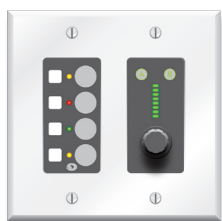

Symetrix, Inc. Full Line Catalog • February 2010

ARC-SWK: Modular Remote Control

Compatible Products

- Zone Mix 760, Automix Matrix 780 and Room Combine 788
- 8x8 DSP
- CobraLink
- Express Cobra (4x4, 8x8, 4x12 and 12x4)
- ARC-EXK
- ARC-EX4
- ARC-PS
- Control I/O

Certifications

- UL 60065, cUL 60065, IEC 60065, RoHS

Shipping Weight

- 2 lbs. (0.9 kg)

Box Dimensions

- WDH: 11.375 in x 16 in x 4 in (28.89 cm x 40.64 cm x 10.16 cm)

Features

- Remote wall panel used with Symetrix and SymNet products. Example: Source selection with volume control, Room Combining.
- Push-button encoder with 8-segment LED bar graph and four (4) button switches with bi-color LEDs and splash resistant faceplate.
- Can be programmed with momentary, latched and radio button modes plus unique "select and set" mode.
- Can pass one (1) channel of audio over CAT5 cable.
- Mounts into a dual gang electrical box and fits into a standard Decora® faceplate (included).

Retail
(MSRP)
$569