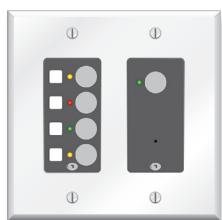

ARC-MIC: Modular Remote Control

Compatible Products

- Zone Mix 760, Automix Matrix 780 and Room Combine 788
- 8x8 DSP
- CobraLink
- Express Cobra (4x4, 8x8, 4x12 and 12x4)
- ARC-EXK
- ARC-EX4
- ARC-PS
- Control I/O

Certifications

- UL 60065, cUL 60065, IEC 60065, CE, RoHS

Shipping Weight

- 2 lbs. (0.9 kg)

Box Dimensions

- WDH: 11.375 in x 16 in x 4 in (28.89 cm x 40.64 cm x 10.16 cm)

Features

- Remote wall panel used with Symetrix and SymNet products. Example: Paging, Remote Monitoring.
- Includes a built-in electret condenser microphone.
- Four (4) switches with associated LEDs for zone selection, and Push-to-Talk button.
- The analog audio signal travels over the CAT5 using the ARC Audio channel.
- Mounts into a dual gang electrical box and fits into a standard dual Decora® faceplate (included).

Retail
(MSRP)
$669

Symetrix, Inc.

6408 216th Street SW

Mountlake Terrace, WA 98043 USA

T +1.425.778.7728 F +1.425.778.7727

www.SymetrixAudio.com