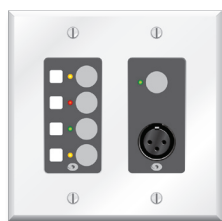

ARC-XLR: Modular Remote Control

Compatible Products

- Zone Mix 760, Automix Matrix 780 and Room Combine 788
- 8x8 DSP
- CobraLink
- Express Cobra (4x4, 8x8, 4x12 and 12x4)
- ARC-EXK
- ARC-EX4
- Control I/O
- ARC-PS

Certifications

- UL 60065, cUL 60065, IEC 60065, RoHS

Shipping Weight

- 2 lbs. (0.9 kg)

Box Dimensions

- WDH: 11.375 in x 16 in x 4 in (28.89 cm x 40.64 cm x 10.16 cm)

Features

- Remote wall panel used with Symetrix and SymNet products. Example: Paging, Remote Monitoring.
- Includes a standard balanced XLR audio connector for line or dynamic mic input.
- Four (4) switches with associated LEDs for zone selection, and Push-to-Talk button.
- The analog audio signal travels over the CAT5 using the ARC Audio channel.
- Mounts into a dual gang electrical box and fits into a standard dual Decora® faceplate (included).

Retail
(MSRP)
$669