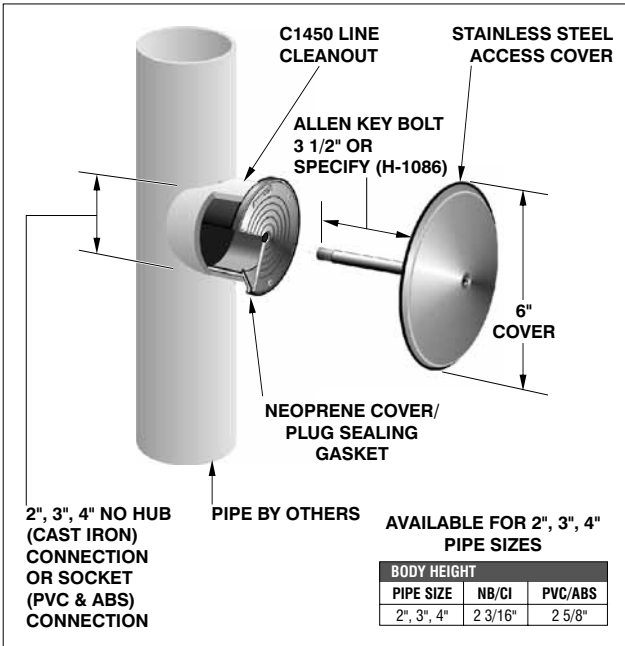

C1450-RD SERIES LINE CLEANOUT WITH ROUND STAINLESS STEEL SMOOTH ACCESS COVER C1450-RD SERIES

CLEANOUTS

C1450-RD LINE CLEANOUT WITH ROUND STAINLESS STEEL SMOOTH ACCESS COVER

MODEL NUMBER	WT. Lbs	PIPE SIZE	COVER DIAMETER	LIST PRICE
C1452-RD6	5.75	2"	6"	\$121.00
C1453-RD6	6.00	3"	6"	\$149.00
C1454-RD6	6.25	4"	6"	\$176.00

C1450-RD OPTIONAL VARIATIONS:

SUFFIX	DESCRIPTION	LIST PRICE
-6	Security screws (H-1086A)	\$ 36.00
-30	PVC socket connection	No Add
-31	ABS socket connection	No Add
-87	Longer screw over 3 1/2", per inch	\$ 9.00
-95	Client logo (10 piece Min. order)	P.O.A.

C1450-S SERIES LINE CLEANOUT WITH SQUARE NICKEL BRONZE ACCESS COVER C1450-S SERIES

C1450-S LINE CLEANOUT WITH SQUARE NICKEL BRONZE ACCESS COVER

MODEL NUMBER	WT. Lbs	PIPE SIZE	COVER SIZE	LIST PRICE
C1452,3-S7-1	10.75	2", 3"	7" x 7"	\$362.00
C1454-S7-1	11.25	4"	7" x 7"	\$418.00

C1450-S OPTIONAL VARIATIONS:

SUFFIX	DESCRIPTION	LIST PRICE
-3	Stainless steel access cover	P.O.A.
-6	Security screws (TR25 Torx and pin)	\$ 36.00
-30	PVC socket connection	No Add
-31	ABS socket connection	No Add
-95	Client logo (10 piece Min. order)	P.O.A.