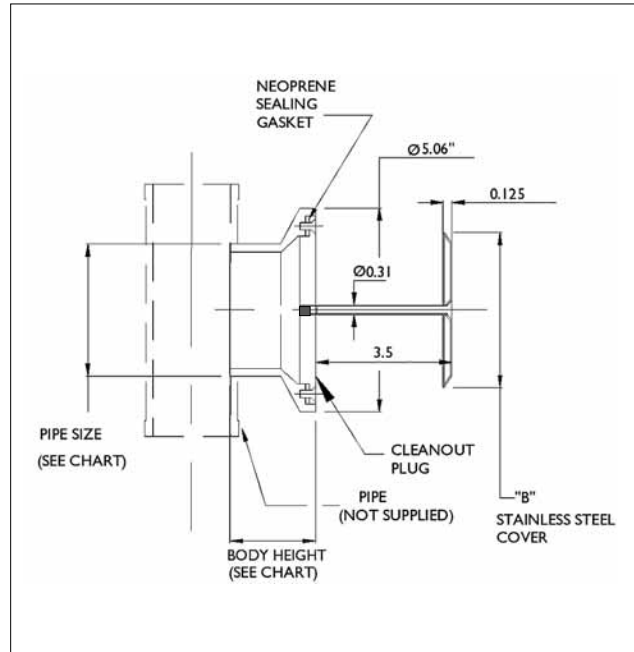

C1450-RD SERIES LINE CLEANOUT WITH ROUND STAINLESS STEEL SMOOTH ACCESS COVER C1450-RD SERIES

CLEANOUTS

C1450-RD LINE CLEANOUT WITH ROUND STAINLESS STEEL SMOOTH ACCESS COVER

MODEL NUMBER	WT. Lbs	PIPE SIZE	COVER DIAMETER	LIST PRICE
C1452-RD6	5.75	2"	6"	\$121.00
C1453-RD6	6.00	3"	6"	\$149.00
C1454-RD6	6.25	4"	6"	\$176.00

C1450-RD OPTIONAL VARIATIONS:

SUFFIX	DESCRIPTION	LIST PRICE
-6	Security screws (H-1086A)	\$ 36.00
-30	PVC socket connection	No Add
-31	ABS socket connection	No Add
-87	Longer screw over 3 1/2", per inch	\$ 9.00
-95	Client logo (10 piece Min. order)	P.O.A.

C1450-S SERIES LINE CLEANOUT WITH SQUARE NICKEL BRONZE ACCESS COVER C1450-S SERIES

C1450-S LINE CLEANOUT WITH SQUARE NICKEL BRONZE ACCESS COVER

MODEL NUMBER	WT. Lbs	PIPE SIZE	COVER SIZE	LIST PRICE
C1452,3-S7-1	10.75	2", 3"	7" x 7"	\$362.00
C1454-S7-1	11.25	4"	7" x 7"	\$418.00

C1450-S OPTIONAL VARIATIONS:

SUFFIX	DESCRIPTION	LIST PRICE
-3	Stainless steel access cover	P.O.A.
-6	Security screws (TR25 Torx and pin)	\$ 36.00
-30	PVC socket connection	No Add
-31	ABS socket connection	No Add
-95	Client logo (10 piece Min. order)	P.O.A.