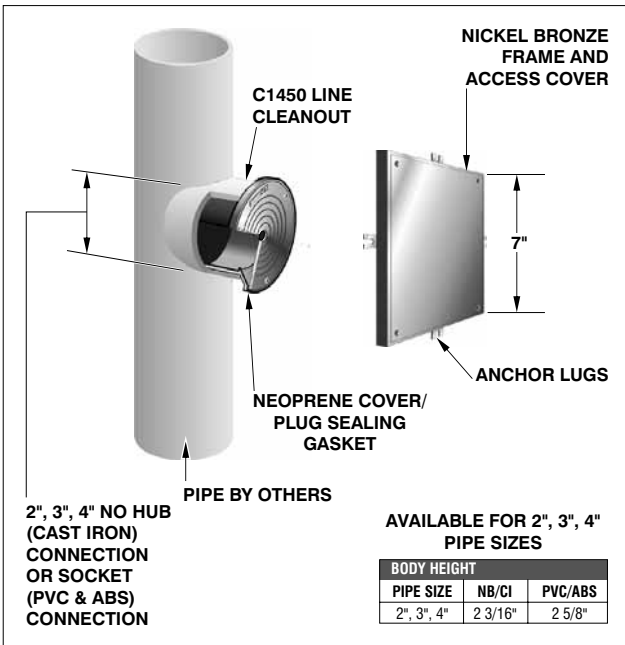

C1450-RD SERIES LINE CLEANOUT WITH ROUND STAINLESS STEEL SMOOTH ACCESS COVER C1450-RD SERIES

CLEANOUTS

C1450-RD LINE CLEANOUT WITH ROUND STAINLESS STEEL SMOOTH ACCESS COVER

MODEL NUMBER	WT. Lbs	PIPE SIZE	COVER DIAMETER	LIST PRICE
C1452-RD6	5.75	2"	6"	\$121.00
C1453-RD6	6.00	3"	6"	\$149.00
C1454-RD6	6.25	4"	6"	\$176.00

C1450-RD OPTIONAL VARIATIONS:

SUFFIX	DESCRIPTION	LIST PRICE
-6	Security screws (H-1086A)	\$ 36.00
-30	PVC socket connection	No Add
-31	ABS socket connection	No Add
-87	Longer screw over 3 1/2", per inch	\$ 9.00
-95	Client logo (10 piece Min. order)	P.O.A.

C1450-S SERIES LINE CLEANOUT WITH SQUARE NICKEL BRONZE ACCESS COVER C1450-S SERIES

C1450-S LINE CLEANOUT WITH SQUARE NICKEL BRONZE ACCESS COVER

MODEL NUMBER	WT. Lbs	PIPE SIZE	COVER SIZE	LIST PRICE
C1452,3-S7-1	10.75	2", 3"	7" x 7"	\$362.00
C1454-S7-1	11.25	4"	7" x 7"	\$418.00

C1450-S OPTIONAL VARIATIONS:

SUFFIX	DESCRIPTION	LIST PRICE
-3	Stainless steel access cover	P.O.A.
-6	Security screws (TR25 Torx and pin)	\$ 36.00
-30	PVC socket connection	No Add
-31	ABS socket connection	No Add
-95	Client logo (10 piece Min. order)	P.O.A.