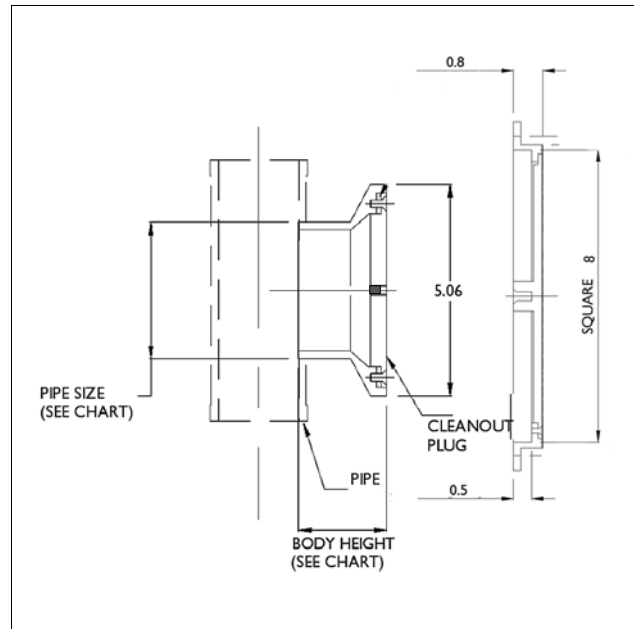

C1450-RD SERIES LINE CLEANOUT WITH ROUND STAINLESS STEEL SMOOTH ACCESS COVER C1450-RD SERIES

CLEANOUTS

C1450-RD LINE CLEANOUT WITH ROUND STAINLESS STEEL SMOOTH ACCESS COVER

MODEL NUMBER	WT. Lbs	PIPE SIZE	COVER DIAMETER	LIST PRICE
C1452-RD6	5.75	2"	6"	\$121.00
C1453-RD6	6.00	3"	6"	\$149.00
C1454-RD6	6.25	4"	6"	\$176.00

C1450-RD OPTIONAL VARIATIONS:

SUFFIX	DESCRIPTION	LIST PRICE
-6	Security screws (H-1086A)	\$ 36.00
-30	PVC socket connection	No Add
-31	ABS socket connection	No Add
-87	Longer screw over 3 1/2", per inch	\$ 9.00
-95	Client logo (10 piece Min. order)	P.O.A.

C1450-S SERIES LINE CLEANOUT WITH SQUARE NICKEL BRONZE ACCESS COVER C1450-S SERIES

C1450-S LINE CLEANOUT WITH SQUARE NICKEL BRONZE ACCESS COVER

MODEL NUMBER	WT. Lbs	PIPE SIZE	COVER SIZE	LIST PRICE
C1452,3-S7-1	10.75	2", 3"	7" x 7"	\$362.00
C1454-S7-1	11.25	4"	7" x 7"	\$418.00