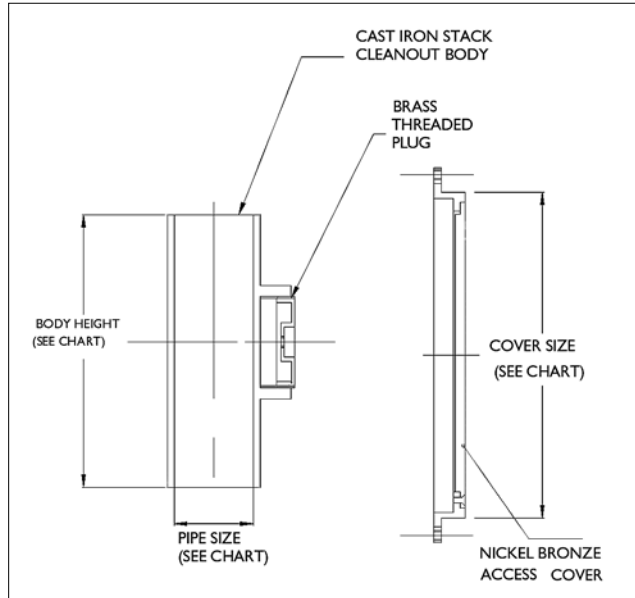

C1460-RD SERIES CAST IRON STACK CLEANOUT W/PLUG & ROUND STAINLESS STEEL SMOOTH ACCESS COVER & SCREW C1460-RD SERIES

CLEANOUTS

BODY HEIGHT	
PIPE SIZE	BODY HEIGHT
2"	6 1/2"
3"	7 3/4"
4"	8 3/4"
6"	12 1/2"
8"	15"

AVAILABLE FOR
2", 3", 4", 6", 8"
PIPE SIZES

C1460-RD CAST IRON STACK CLEANOUT WITH PLUG AND STAINLESS STEEL SMOOTH ACCESS COVER

MODEL NUMBER	WT. Lbs	PIPE SIZE	BODY HEIGHT	COVER DIAMETER	LIST PRICE
C1462-RD5	4.00	2"	6 1/2"	5"	\$187.00
C1463-RD5	6.00	3"	7 3/4"	5"	\$215.00
C1464-RD6	8.00	4"	8 3/4"	6"	\$317.00
C1466-RD8	22.00	6"	12 1/2"	8"	\$805.00
C1468-RD10	26.00	8"	15"	10"	\$965.00

C1460-RD OPTIONAL VARIATIONS:

SUFFIX	DESCRIPTION	LIST PRICE
-6	Security screws (H-1086A)	\$ 36.00
-87	Longer screw over 3 1/2", per inch	\$ 9.00

C1460-S SERIES CAST IRON STACK CLEANOUT W/PLUG & SQUARE NICKEL BRONZE ACCESS COVER C1460-S SERIES

BODY HEIGHT	
PIPE SIZE	BODY HEIGHT
2"	6 1/2"
3"	7 3/4"
4"	8 3/4"
6"	12 1/2"
8"	15"

AVAILABLE FOR
2", 3", 4", 6", 8"
PIPE SIZES

C1460-S CAST IRON STACK CLEANOUT WITH PLUG AND SQUARE NICKEL BRONZE ACCESS COVER