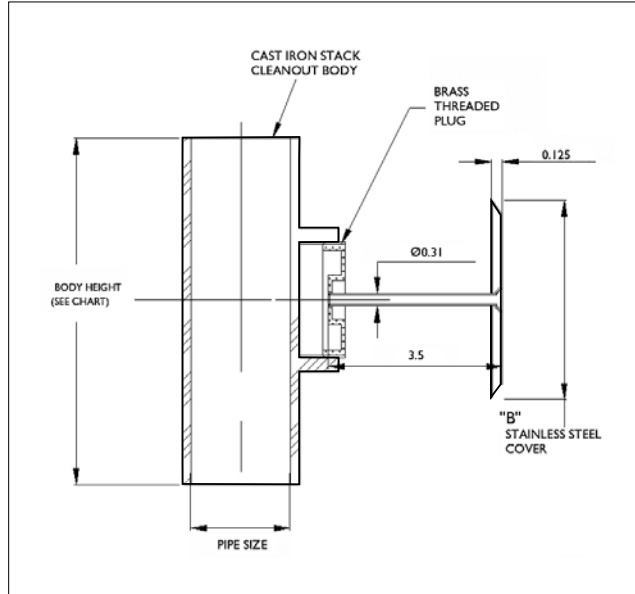

C1460-RD SERIES CAST IRON STACK CLEANOUT W/PLUG & ROUND STAINLESS STEEL SMOOTH ACCESS COVER & SCREW C1460-RD SERIES

CLEANOUTS

BODY HEIGHT	
PIPE SIZE	BODY HEIGHT
2"	6 1/2"
3"	7 3/4"
4"	8 3/4"
6"	12 1/2"
8"	15"

AVAILABLE FOR
2", 3", 4", 6", 8"
PIPE SIZES

C1460-RD CAST IRON STACK CLEANOUT WITH PLUG AND STAINLESS STEEL SMOOTH ACCESS COVER

MODEL NUMBER	WT. Lbs	PIPE SIZE	BODY HEIGHT	COVER DIAMETER	LIST PRICE
C1462-RD5	4.00	2"	6 1/2"	5"	\$187.00
C1463-RD5	6.00	3"	7 3/4"	5"	\$215.00
C1464-RD6	8.00	4"	8 3/4"	6"	\$317.00
C1466-RD8	22.00	6"	12 1/2"	8"	\$805.00
C1468-RD10	26.00	8"	15"	10"	\$965.00

C1460-RD OPTIONAL VARIATIONS:

SUFFIX	DESCRIPTION	LIST PRICE
-6	Security screws (H-1086A)	\$ 36.00
-87	Longer screw over 3 1/2", per inch	\$ 9.00

C1460-S SERIES CAST IRON STACK CLEANOUT W/PLUG & SQUARE NICKEL BRONZE ACCESS COVER C1460-S SERIES

BODY HEIGHT	
PIPE SIZE	BODY HEIGHT
2"	6 1/2"
3"	7 3/4"
4"	8 3/4"
6"	12 1/2"
8"	15"

AVAILABLE FOR
2", 3", 4", 6", 8"
PIPE SIZES

C1460-S CAST IRON STACK CLEANOUT WITH PLUG AND SQUARE NICKEL BRONZE ACCESS COVER