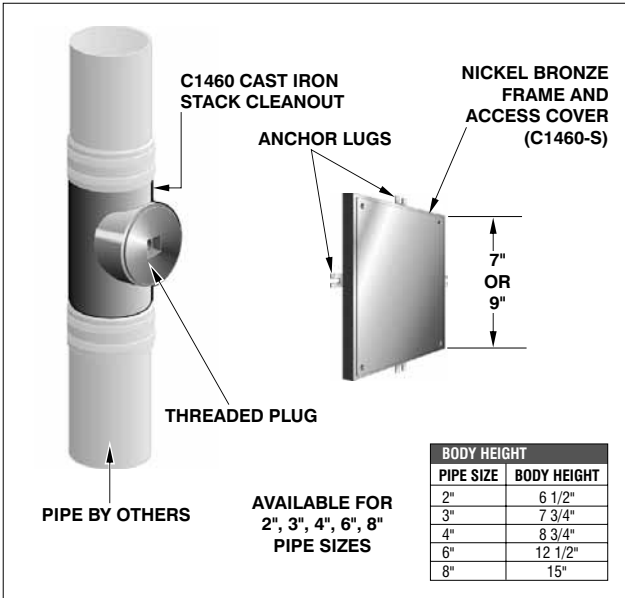

C1460-RD SERIES CAST IRON STACK CLEANOUT W/PLUG & ROUND STAINLESS STEEL SMOOTH ACCESS COVER & SCREW C1460-RD SERIES

CLEANOUTS

BODY HEIGHT	
PIPE SIZE	BODY HEIGHT
2"	6 1/2"
3"	7 3/4"
4"	8 3/4"
6"	12 1/2"
8"	15"

AVAILABLE FOR
2", 3", 4", 6", 8"
PIPE SIZES

C1460-RD CAST IRON STACK CLEANOUT WITH PLUG AND STAINLESS STEEL SMOOTH ACCESS COVER

MODEL NUMBER	WT. Lbs	PIPE SIZE	BODY HEIGHT	COVER DIAMETER	LIST PRICE
C1462-RD5	4.00	2"	6 1/2"	5"	\$187.00
C1463-RD5	6.00	3"	7 3/4"	5"	\$215.00
C1464-RD6	8.00	4"	8 3/4"	6"	\$317.00
C1466-RD8	22.00	6"	12 1/2"	8"	\$805.00
C1468-RD10	26.00	8"	15"	10"	\$965.00

C1460-RD OPTIONAL VARIATIONS:

SUFFIX	DESCRIPTION	LIST PRICE
-6	Security screws (H-1086A)	\$ 36.00
-87	Longer screw over 3 1/2", per inch	\$ 9.00

C1460-S SERIES CAST IRON STACK CLEANOUT W/PLUG & SQUARE NICKEL BRONZE ACCESS COVER C1460-S SERIES

BODY HEIGHT	
PIPE SIZE	BODY HEIGHT
2"	6 1/2"
3"	7 3/4"
4"	8 3/4"
6"	12 1/2"
8"	15"

AVAILABLE FOR
2", 3", 4", 6", 8"
PIPE SIZES

C1460-S CAST IRON STACK CLEANOUT WITH PLUG AND SQUARE NICKEL BRONZE ACCESS COVER