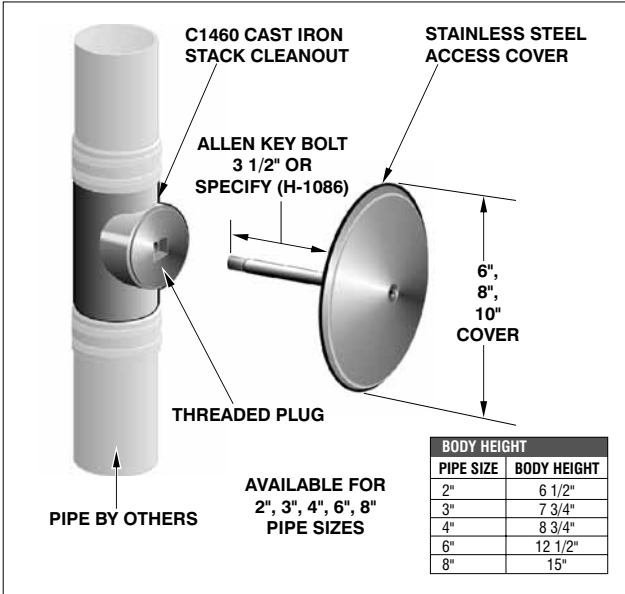

C1460-RD SERIES CAST IRON STACK CLEANOUT W/PLUG & ROUND STAINLESS STEEL SMOOTH ACCESS COVER & SCREW C1460-RD SERIES

CLEANOUTS

BODY HEIGHT	
PIPE SIZE	BODY HEIGHT
2"	6 1/2"
3"	7 3/4"
4"	8 3/4"
6"	12 1/2"
8"	15"

AVAILABLE FOR
2", 3", 4", 6", 8"
PIPE SIZES

C1460-RD CAST IRON STACK CLEANOUT WITH PLUG AND STAINLESS STEEL SMOOTH ACCESS COVER

MODEL NUMBER	WT. Lbs	PIPE SIZE	BODY HEIGHT	COVER DIAMETER	LIST PRICE
C1462-RD5	4.00	2"	6 1/2"	5"	\$187.00
C1463-RD5	6.00	3"	7 3/4"	5"	\$215.00
C1464-RD6	8.00	4"	8 3/4"	6"	\$317.00
C1466-RD8	22.00	6"	12 1/2"	8"	\$805.00
C1468-RD10	26.00	8"	15"	10"	\$965.00

C1460-RD OPTIONAL VARIATIONS:

SUFFIX	DESCRIPTION	LIST PRICE
-6	Security screws (H-1086A)	\$ 36.00
-87	Longer screw over 3 1/2", per inch	\$ 9.00

C1460-S SERIES CAST IRON STACK CLEANOUT W/PLUG & SQUARE NICKEL BRONZE ACCESS COVER C1460-S SERIES

BODY HEIGHT	
PIPE SIZE	BODY HEIGHT
2"	6 1/2"
3"	7 3/4"
4"	8 3/4"
6"	12 1/2"
8"	15"

AVAILABLE FOR
2", 3", 4", 6", 8"
PIPE SIZES

C1460-S CAST IRON STACK CLEANOUT WITH PLUG AND SQUARE NICKEL BRONZE ACCESS COVER