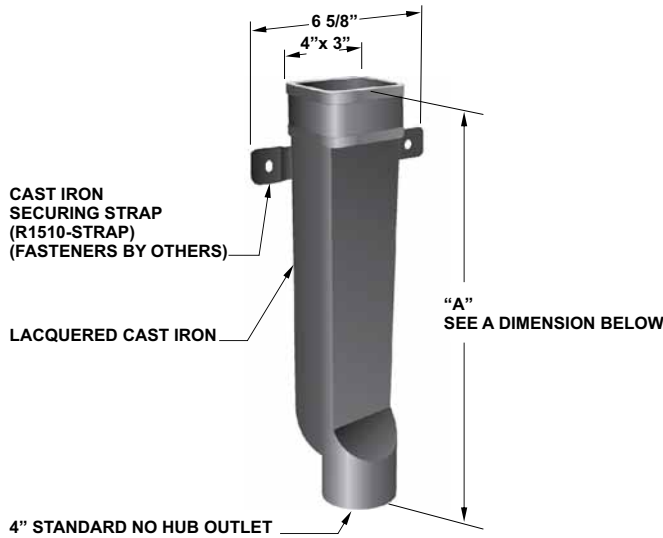

R1510 SERIES 4" x 3" RECTANGULAR DOWNSPOUT BOOT

R1510 SERIES

MODEL NO.	WT Lbs.	BODY SIZE	"A" LENGTH	NO HUB PIPE SIZE	LIST PRICE
R1510-12	15.00	4" x 3"	12"	4"	\$ 323.00
R1510-18	18.00	4" x 3"	18"	4"	\$ 426.00
R1510-24	22.00	4" x 3"	24"	4"	\$ 759.00

R1510 SERIES OPTIONAL VARIATIONS:

SUFFIX	DESCRIPTION	LIST PRICE
-13	All galvanized (Min. order 25 pcs. or P.O.A)	\$ 271.00
-CA	Cleanout access with plug	\$ 349.00

R1520 SERIES 5" x 4" RECTANGULAR DOWNSPOUT BOOT

R1520 SERIES

MODEL NO.	WT Lbs.	BODY SIZE	"A" LENGTH	NO HUB PIPE SIZE	LIST PRICE
R1520	22.00	5" x 4"	24"	4"	\$ 679.00

R1520 SERIES OPTIONAL VARIATIONS:

SUFFIX	DESCRIPTION	LIST PRICE
-13	All galvanized (Min. order 25 pcs. or P.O.A)	\$ 501.00
-CA	Cleanout access with plug	\$ 349.00