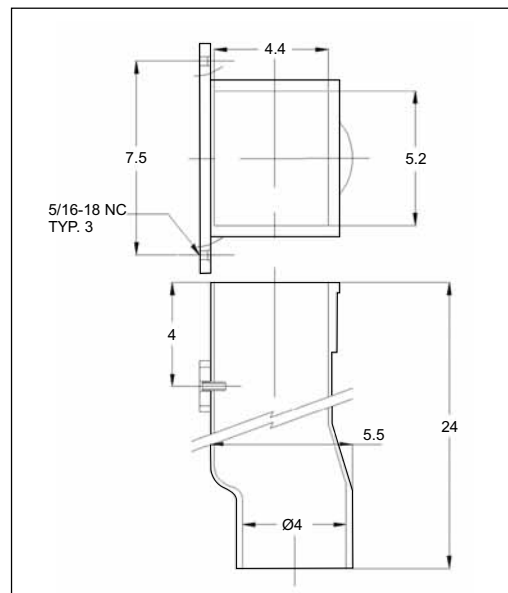

R1510 SERIES 4" x 3" RECTANGULAR DOWNSPOUT BOOT

R1510 SERIES

MODEL NO.	WT Lbs.	BODY SIZE	"A" LENGTH	NO HUB PIPE SIZE	LIST PRICE
R1510-12	15.00	4" x 3"	12"	4"	\$ 323.00
R1510-18	18.00	4" x 3"	18"	4"	\$ 426.00
R1510-24	22.00	4" x 3"	24"	4"	\$ 759.00

R1510 SERIES OPTIONAL VARIATIONS:

SUFFIX	DESCRIPTION	LIST PRICE
-13	All galvanized (Min. order 25 pcs. or P.O.A)	\$ 271.00
-CA	Cleanout access with plug	\$ 349.00

R1520 SERIES 5" x 4" RECTANGULAR DOWNSPOUT BOOT

R1520 SERIES

MODEL NO.	WT Lbs.	BODY SIZE	"A" LENGTH	NO HUB PIPE SIZE	LIST PRICE
R1520	22.00	5" x 4"	24"	4"	\$ 679.00

R1520 SERIES OPTIONAL VARIATIONS:

SUFFIX	DESCRIPTION	LIST PRICE
-13	All galvanized (Min. order 25 pcs. or P.O.A)	\$ 501.00
-CA	Cleanout access with plug	\$ 349.00