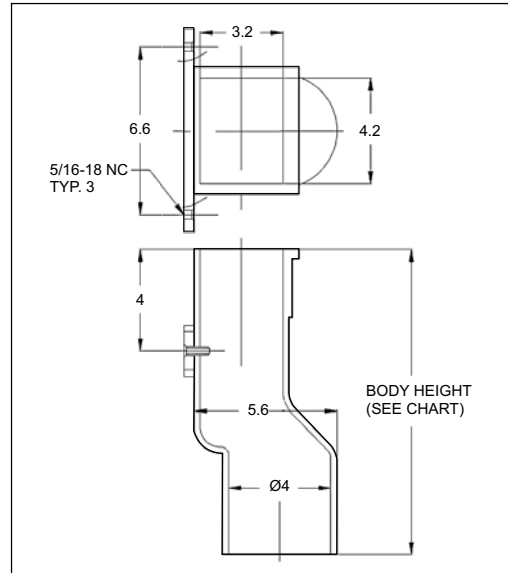

R1510 SERIES 4" x 3" RECTANGULAR DOWNSPOUT BOOT

R1510 SERIES

MODEL NO.	WT Lbs.	BODY SIZE	"A" LENGTH	NO HUB PIPE SIZE	LIST PRICE
R1510-12	15.00	4" x 3"	12"	4"	\$ 323.00
R1510-18	18.00	4" x 3"	18"	4"	\$ 426.00
R1510-24	22.00	4" x 3"	24"	4"	\$ 759.00

R1510 SERIES OPTIONAL VARIATIONS:

SUFFIX	DESCRIPTION	LIST PRICE
-13	All galvanized (Min. order 25 pcs. or P.O.A)	\$ 271.00
-CA	Cleanout access with plug	\$ 349.00

R1520 SERIES 5" x 4" RECTANGULAR DOWNSPOUT BOOT

R1520 SERIES

MODEL NO.	WT Lbs.	BODY SIZE	"A" LENGTH	NO HUB PIPE SIZE	LIST PRICE
R1520	22.00	5" x 4"	24"	4"	\$ 679.00

R1520 SERIES OPTIONAL VARIATIONS:

SUFFIX	DESCRIPTION	LIST PRICE
-13	All galvanized (Min. order 25 pcs. or P.O.A)	\$ 501.00
-CA	Cleanout access with plug	\$ 349.00