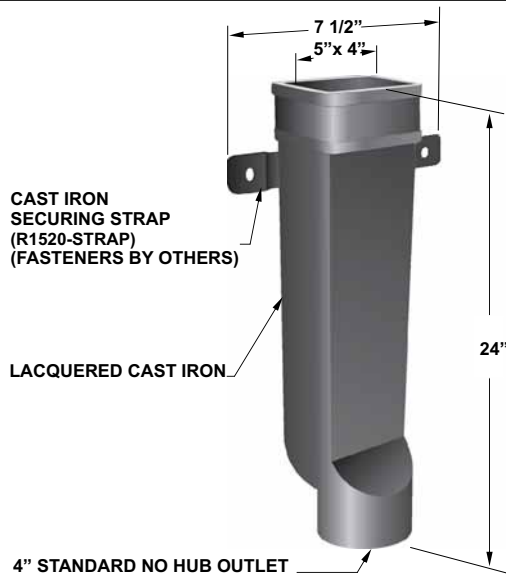

R1510 SERIES 4" x 3" RECTANGULAR DOWNSPOUT BOOT

R1510 SERIES

MODEL NO.	WT Lbs.	BODY SIZE	"A" LENGTH	NO HUB PIPE SIZE	LIST PRICE
R1510-12	15.00	4" x 3"	12"	4"	\$ 323.00
R1510-18	18.00	4" x 3"	18"	4"	\$ 426.00
R1510-24	22.00	4" x 3"	24"	4"	\$ 759.00

R1510 SERIES OPTIONAL VARIATIONS:

SUFFIX	DESCRIPTION	LIST PRICE
-13	All galvanized (Min. order 25 pcs. or P.O.A)	\$ 271.00
-CA	Cleanout access with plug	\$ 349.00

R1520 SERIES 5" x 4" RECTANGULAR DOWNSPOUT BOOT

R1520 SERIES

MODEL NO.	WT Lbs.	BODY SIZE	"A" LENGTH	NO HUB PIPE SIZE	LIST PRICE
R1520	22.00	5" x 4"	24"	4"	\$ 679.00

R1520 SERIES OPTIONAL VARIATIONS:

SUFFIX	DESCRIPTION	LIST PRICE
-13	All galvanized (Min. order 25 pcs. or P.O.A)	\$ 501.00
-CA	Cleanout access with plug	\$ 349.00