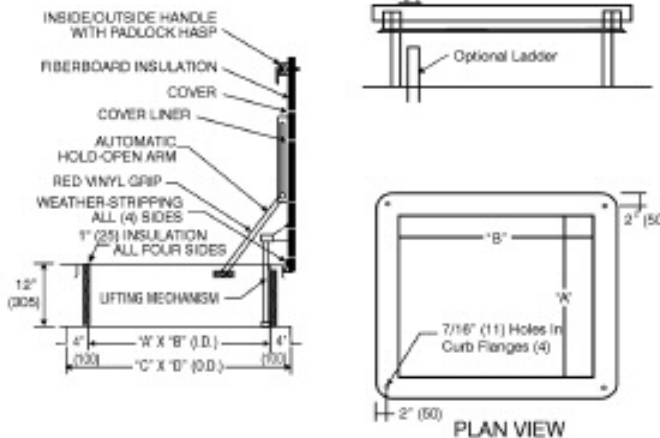

RHA, RHG ROOF HATCH

RHA & RHG Series "B" x "A"	Inside Frame Dim.	Outside Frame Dim.	Roof Opening	Shipping Wgt. (Lbs) RHA	Shipping Wgt. (Lbs) RHG	Model # (GALVANIZED)	List Price RHG (GALVANIZED)	Model # (ALUMINUM)	List Price RHA (ALUMINUM)
24 x 36	24 x 36	31 x 43	24 x 36	70	135	RHG2436	1,271.00	RHA2436	1,405.00
30 x 36	30 x 36	37 x 43	30 x 36	85	155	RHG3036	1,445.00	RHA3036	1,662.00
30 x 54	30 x 54	37 x 61	30 x 54	135	225	RHG3054	1,720.00	RHA3054	1,913.00
30 x 96	30 x 96	37 x 103	30 x 96	245	335	RHG3096	3,324.00	RHA3096	4,159.00
36 x 36	36 x 36	43 x 43	36 x 36	110	200	RHG3636	2,053.00	RHA3636	2,541.00
48 x 48	48 x 48	55 x 55	48 x 48	305	430	RHG4848	3,307.00	RHA4848	3,459.00

NOTE: THE HINGE IS ALWAYS FURNISHED ON THE "A" OR HEIGHT (LONGER) DIMENSION UNLESS OTHERWISE SPECIFIED.

The Mifab RHA and RHG roof hatches are designed to provide convenient, economical access to the roofs of buildings. Available in either white prime coated galvanized steel (RHG) or aluminum (RHA). All hatches are manufactured with weather resistant gasketing to ensure long life, low maintenance and ease of operation. MIFAB's roof hatches are designed for safety, durability and ease of operation. Roof hatches install easily over the roof opening and are secured from the base flange to the roof deck.