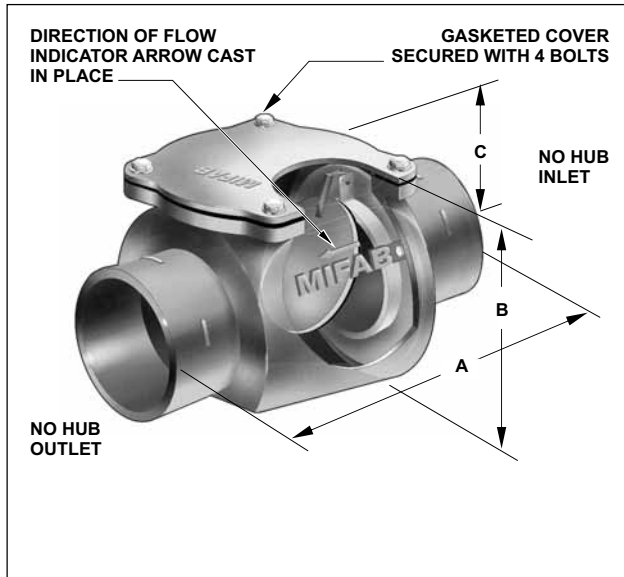

BV1000 SERIES CAST IRON HORIZONTAL BACKWATER VALVE WITH BRONZE FLAPPER

MODEL NUMBER	CONNECTION SIZE	LENGTH A	HEIGHT B	INVERT C
BV1002	2" No hub	10 3/4"	5 1/2"	3"
BV1003	3" No hub	11 3/4"	6 3/4"	3 3/4"
BV1004	4" No hub	12 3/4"	7 3/4"	4 1/4"
BV1006	6" No hub	14 3/4"	10"	5 1/2"

BV1280 EPOXY COATED HOUSING AND ACCESS COVER FOR BV1000

MODEL NUMBER	SIZE	WEIGHT (Lbs)	LIST PRICE
BV1280	Specify Depth (up to 30")	150.00	\$ 6536.00
	Add per inch over 30"	+22lbs/in	\$ 43.00

MODEL NUMBER	CONNECTION SIZE	WEIGHT (Lbs)	LIST PRICE
BV1002	2" No hub	11.50	\$ 671.00
BV1003	3" No hub	18.00	\$ 1049.00
BV1004	4" No hub	24.50	\$ 1292.00
BV1006	6" No hub	42.00	\$ 1858.00

BV1200-R SERIES CAST IRON BACKWATER VALVE WITH FLOOR LEVEL NICKEL BRONZE ACCESS COVER

PXC EXTENSION COVERS		
PART #	HEIGHT	OPENING
BV1002-PXC	1 7/8"	4" NO HUB
BV1003-PXC	1 7/8"	4" NO HUB
BV1004-PXC	1 7/8"	6" NO HUB
BV1006-PXC	1 7/8"	8" NO HUB