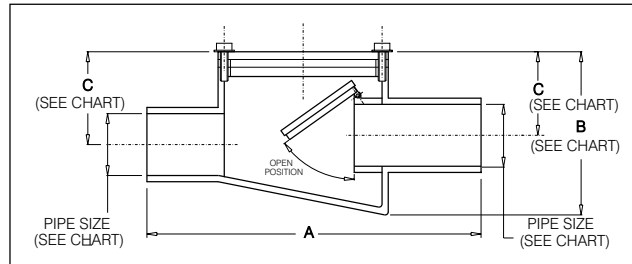

BV1000 SERIES CAST IRON HORIZONTAL BACKWATER VALVE WITH BRONZE FLAPPER

MODEL NUMBER	CONNECTION SIZE	LENGTH A	HEIGHT B	INVERT C
BV1002	2" No hub	10 3/4"	5 1/2"	3"
BV1003	3" No hub	11 3/4"	6 3/4"	3 3/4"
BV1004	4" No hub	12 3/4"	7 3/4"	4 1/4"
BV1006	6" No hub	14 3/4"	10"	5 1/2"

BV1280 EPOXY COATED HOUSING AND ACCESS COVER FOR BV1000

MODEL NUMBER	SIZE	WEIGHT (Lbs)	LIST PRICE
BV1280	Specify Depth (up to 30")	150.00	\$ 6536.00
	Add per inch over 30"	+22lbs/in	\$ 43.00

MODEL NUMBER	CONNECTION SIZE	WEIGHT (Lbs)	LIST PRICE
BV1002	2" No hub	11.50	\$ 671.00
BV1003	3" No hub	18.00	\$ 1049.00
BV1004	4" No hub	24.50	\$ 1292.00
BV1006	6" No hub	42.00	\$ 1858.00

BV1200-R SERIES CAST IRON BACKWATER VALVE WITH FLOOR LEVEL NICKEL BRONZE ACCESS COVER

PXC EXTENSION COVERS		
PART #	HEIGHT	OPENING
BV1002-PXC	1 7/8"	4" NO HUB
BV1003-PXC	1 7/8"	4" NO HUB
BV1004-PXC	1 7/8"	6" NO HUB
BV1006-PXC	1 7/8"	8" NO HUB

SIZE	MODEL NUMBER	PIPE SIZE	LENGTH A
2"	BV1202-R-1	2" No hub	10 3/4"
3"	BV1203-R-1	3" No hub	11 3/4"
4"	BV1204-R-1	4" No hub	12 3/4"
8"	BV1206-R-1	6" No hub	14 3/4"

BV1200-R OPTIONAL VARIATIONS:			LIST PRICE
SUFFIX	DESCRIPTION		
-13	All galvanized (Min. order 25 pcs. or P.O.A.)		\$ 596.00