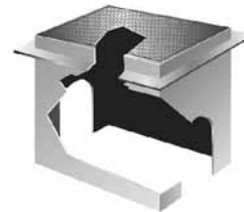

BV1000 SERIES CAST IRON HORIZONTAL BACKWATER VALVE WITH BRONZE FLAPPER

MODEL NUMBER	CONNECTION SIZE	LENGTH A	HEIGHT B	INVERT C
BV1002	2" No hub	10 3/4"	5 1/2"	3"
BV1003	3" No hub	11 3/4"	6 3/4"	3 3/4"
BV1004	4" No hub	12 3/4"	7 3/4"	4 1/4"
BV1006	6" No hub	14 3/4"	10"	5 1/2"

BV1280 EPOXY COATED HOUSING AND ACCESS COVER FOR BV1000

MODEL NUMBER	SIZE	WEIGHT (Lbs)	LIST PRICE
BV1280	Specify Depth (up to 30")	150.00	\$ 6536.00
	Add per inch over 30"	+22lbs/in	\$ 43.00

MODEL NUMBER	CONNECTION SIZE	WEIGHT (Lbs)	LIST PRICE
BV1002	2" No hub	11.50	\$ 671.00
BV1003	3" No hub	18.00	\$ 1049.00
BV1004	4" No hub	24.50	\$ 1292.00
BV1006	6" No hub	42.00	\$ 1858.00