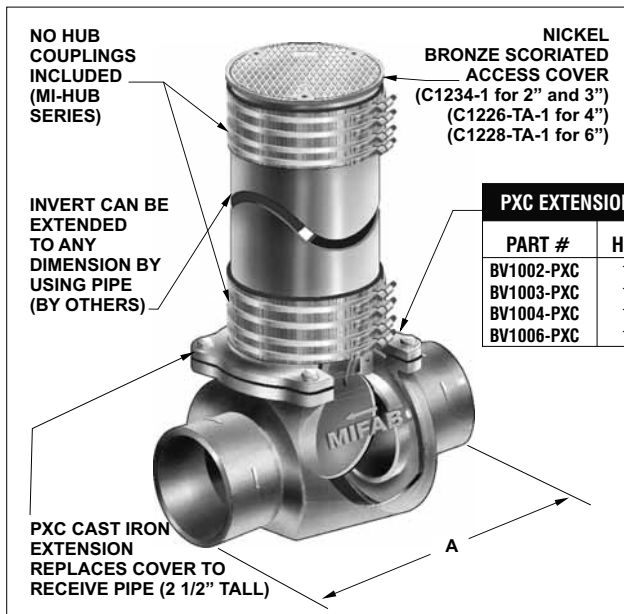

BV1000 SERIES CAST IRON HORIZONTAL BACKWATER VALVE WITH BRONZE FLAPPER

MODEL NUMBER	CONNECTION SIZE	LENGTH A	HEIGHT B	INVERT C
BV1002	2" No hub	10 3/4"	5 1/2"	3"
BV1003	3" No hub	11 3/4"	6 3/4"	3 3/4"
BV1004	4" No hub	12 3/4"	7 3/4"	4 1/4"
BV1006	6" No hub	14 3/4"	10"	5 1/2"

BV1280 EPOXY COATED HOUSING AND ACCESS COVER FOR BV1000

MODEL NUMBER	SIZE	WEIGHT (Lbs)	LIST PRICE
BV1280	Specify Depth (up to 30")	150.00	\$ 6536.00
	Add per inch over 30"	+22lbs/in	\$ 43.00

MODEL NUMBER	CONNECTION SIZE	WEIGHT (Lbs)	LIST PRICE
BV1002	2" No hub	11.50	\$ 671.00
BV1003	3" No hub	18.00	\$ 1049.00
BV1004	4" No hub	24.50	\$ 1292.00
BV1006	6" No hub	42.00	\$ 1858.00

BV1000 OPTIONAL VARIATIONS:			LIST PRICE
SUFFIX	DESCRIPTION		
-13	All galvanized (2", 3", 4") (Min. order 25 pcs. or P.O.A.)		\$ 271.00
-13	All galvanized (6") (Min. order 25 pcs. or P.O.A.)		\$ 452.00

BV1200-R SERIES CAST IRON BACKWATER VALVE WITH FLOOR LEVEL NICKEL BRONZE ACCESS COVER

PXC EXTENSION COVERS		
PART #	HEIGHT	OPENING
BV1002-PXC	1 7/8"	4" NO HUB
BV1003-PXC	1 7/8"	4" NO HUB
BV1004-PXC	1 7/8"	6" NO HUB
BV1006-PXC	1 7/8"	8" NO HUB