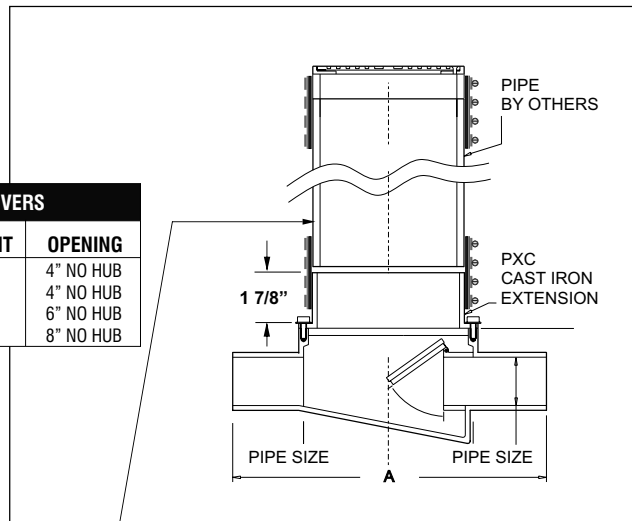

BV1000 SERIES CAST IRON HORIZONTAL BACKWATER VALVE WITH BRONZE FLAPPER

MODEL NUMBER	CONNECTION SIZE	LENGTH A	HEIGHT B	INVERT C
BV1002	2" No hub	10 3/4"	5 1/2"	3"
BV1003	3" No hub	11 3/4"	6 3/4"	3 3/4"
BV1004	4" No hub	12 3/4"	7 3/4"	4 1/4"
BV1006	6" No hub	14 3/4"	10"	5 1/2"

BV1280 EPOXY COATED HOUSING AND ACCESS COVER FOR BV1000

MODEL NUMBER	SIZE	WEIGHT (Lbs)	LIST PRICE
BV1280	Specify Depth (up to 30")	150.00	\$ 6536.00
	Add per inch over 30"	+22lbs/in	\$ 43.00

MODEL NUMBER	CONNECTION SIZE	WEIGHT (Lbs)	LIST PRICE
BV1002	2" No hub	11.50	\$ 671.00
BV1003	3" No hub	18.00	\$ 1049.00
BV1004	4" No hub	24.50	\$ 1292.00
BV1006	6" No hub	42.00	\$ 1858.00

BV1200-R SERIES CAST IRON BACKWATER VALVE WITH FLOOR LEVEL NICKEL BRONZE ACCESS COVER

PXC EXTENSION COVERS		
PART #	HEIGHT	OPENING
BV1002-PXC	1 7/8"	4" NO HUB
BV1003-PXC	1 7/8"	4" NO HUB
BV1004-PXC	1 7/8"	6" NO HUB
BV1006-PXC	1 7/8"	8" NO HUB

SIZE	MODEL NUMBER	PIPE SIZE	LENGTH A
2"	BV1202-R-1	2" No hub	10 3/4"
3"	BV1203-R-1	3" No hub	11 3/4"
4"	BV1204-R-1	4" No hub	12 3/4"
8"	BV1206-R-1	6" No hub	14 3/4"

BV1200-R OPTIONAL VARIATIONS:			LIST PRICE
SUFFIX	DESCRIPTION		
-13	All galvanized (Min. order 25 pcs. or P.O.A.)		\$ 596.00