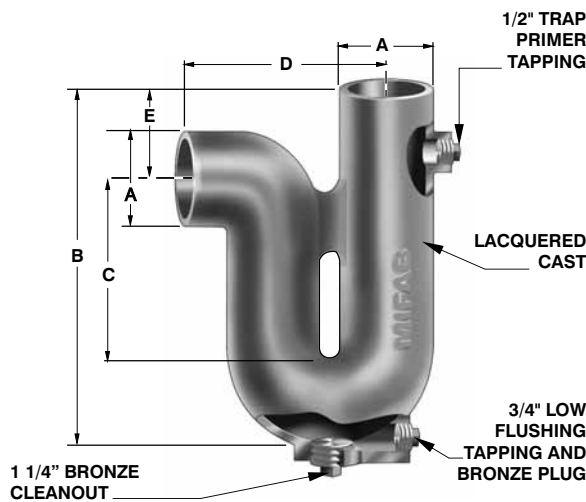

MI-940 SERIES COMPACT DEEP SEAL TRAP WITH FUNNEL

MI-940 SERIES

DEEP SEAL TRAPS

MI-940 DIMENSIONS			
"A" PIPE SIZE	"B" CENTER TO OUTLET	"C" CENTER OF INLET TO BOTTOM	"D" TRAP DEPTH
1 1/2"	6"	5"	5 1/2"
2"	6"	5"	5 1/2"
3"	6"	6"	6"

MI-940 OPTIONAL VARIATIONS:		
SUFFIX	DESCRIPTION	LIST PRICE
-13	Galvanized body 1 1/2" (Min. order 25 pcs. or P.O.A)	\$ 129.00
-13	Galvanized body 2" (Min. order 25 pcs. or P.O.A)	\$ 146.00
-13	Galvanized body 3" (Min. order 25 pcs. or P.O.A)	\$ 165.00
-49	Chrome Plated	\$ 514.00
-NH	No hub outlet conection (See MI-850)	See MI-850

MODEL NUMBER	SIZE	WEIGHT (Lbs)	LIST PRICE
MI-941	1 1/2"	4.00	\$ 228.00
MI-942	2"	5.00	\$ 376.00
MI-943	3"	6.00	\$ 439.00

MI-950 SERIES DEEP SEAL TRAP

MI-950 SERIES

MI-950 DIMENSIONS				
"A" PIPE SIZE	"B" BODY HEIGHT	"C" TRAP DEPTH	"D" CENTER TO OUTLET	"E" INVERT
2"	10 1/2"	4"	6 1/2"	2 3/4"
3"	13 1/2"	4"	8"	3 1/2"
4"	15 1/4"	5"	10"	4 1/4"

MODEL NUMBER	SIZE	WEIGHT (Lbs)	LIST PRICE
MI-952	2" No hub	8.00	\$ 226.00
MI-953	3" No hub	17.00	\$ 346.00
MI-954	4" No hub	25.00	\$ 519.00

MI-950-F SERIES DEEP SEAL TRAP WITH FUNNEL

MI-950-F SERIES

MI-950-F DIMENSIONS				
"A" PIPE SIZE	"B" BODY HEIGHT	"C" TRAP DEPTH	"D" CENTER TO OUTLET	"E" INVERT
2"	10 1/2"	4"	6 1/2"	2 3/4"
3"	13 1/2"	4"	8"	3 1/2"
4"	15 1/4"	5"	10"	4 1/4"