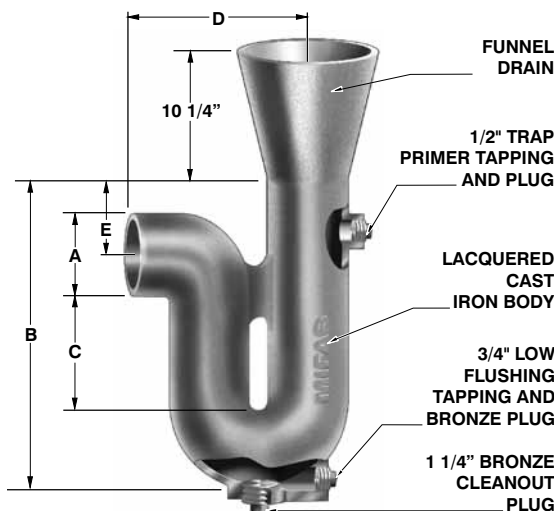

MI-940 SERIES COMPACT DEEP SEAL TRAP WITH FUNNEL

MI-940 SERIES

DEEP SEAL TRAPS

MI-940 DIMENSIONS			
"A" PIPE SIZE	"B" CENTER TO OUTLET	"C" CENTER OF INLET TO BOTTOM	"D" TRAP DEPTH
1 1/2"	6"	5"	5 1/2"
2"	6"	5"	5 1/2"
3"	6"	6"	6"

MODEL NUMBER	SIZE	WEIGHT (Lbs)	LIST PRICE
MI-941	1 1/2"	4.00	\$ 228.00
MI-942	2"	5.00	\$ 376.00
MI-943	3"	6.00	\$ 439.00

MI-950 SERIES DEEP SEAL TRAP

MI-950 SERIES

MI-950 DIMENSIONS				
"A" PIPE SIZE	"B" BODY HEIGHT	"C" TRAP DEPTH	"D" CENTER TO OUTLET	"E" INVERT
2"	10 1/2"	4"	6 1/2"	2 3/4"
3"	13 1/2"	4"	8"	3 1/2"
4"	15 1/4"	5"	10"	4 1/4"

MI-950 OPTIONAL VARIATIONS:		
SUFFIX	DESCRIPTION	LIST PRICE
-G	Flushing Connection	\$ 77.00
-7	Trap Primer Connection	\$ 77.00
-13	Galvanized body 2" (Min. order 25 pcs. or P.O.A)	\$ 64.00
-13	Galvanized body 3" (Min. order 25 pcs. or P.O.A)	\$152.00
-13	Galvanized body 4" (Min. order 25 pcs. or P.O.A)	\$240.00

MODEL NUMBER	SIZE	WEIGHT (Lbs)	LIST PRICE
MI-952	2" No hub	8.00	\$ 226.00
MI-953	3" No hub	17.00	\$ 346.00
MI-954	4" No hub	25.00	\$ 519.00

MI-950-F SERIES DEEP SEAL TRAP WITH FUNNEL

MI-950-F SERIES

MI-950-F DIMENSIONS				
"A" PIPE SIZE	"B" BODY HEIGHT	"C" TRAP DEPTH	"D" CENTER TO OUTLET	"E" INVERT
2"	10 1/2"	4"	6 1/2"	2 3/4"
3"	13 1/2"	4"	8"	3 1/2"
4"	15 1/4"	5"	10"	4 1/4"