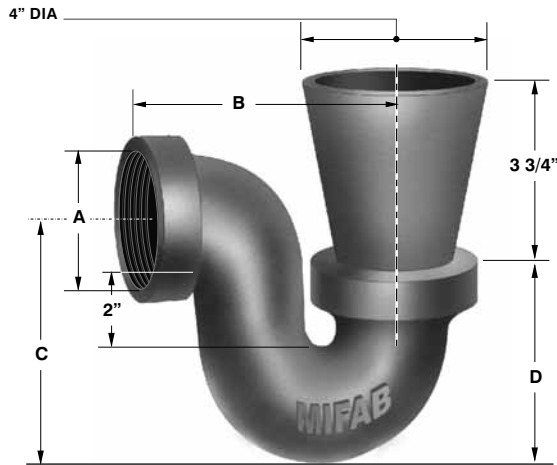

MI-940 SERIES COMPACT DEEP SEAL TRAP WITH FUNNEL

MI-940 SERIES

DEEP SEAL TRAPS

MI-940 DIMENSIONS			
"A" PIPE SIZE	"B" CENTER TO OUTLET	"C" CENTER OF INLET TO BOTTOM	"D" TRAP DEPTH
1 1/2"	6"	5"	5 1/2"
2"	6"	5"	5 1/2"
3"	6"	6"	6"

MI-940 OPTIONAL VARIATIONS:		
SUFFIX	DESCRIPTION	LIST PRICE
-13	Galvanized body 1 1/2" (Min. order 25 pcs. or P.O.A)	\$ 129.00
-13	Galvanized body 2" (Min. order 25 pcs. or P.O.A)	\$ 146.00
-13	Galvanized body 3" (Min. order 25 pcs. or P.O.A)	\$ 165.00
-49	Chrome Plated	\$ 514.00
-NH	No hub outlet conection (See MI-850)	See MI-850

MODEL NUMBER	SIZE	WEIGHT (Lbs)	LIST PRICE
MI-941	1 1/2"	4.00	\$ 228.00
MI-942	2"	5.00	\$ 376.00
MI-943	3"	6.00	\$ 439.00

MI-950 SERIES DEEP SEAL TRAP

MI-950 SERIES

MI-950 DIMENSIONS				
"A" PIPE SIZE	"B" BODY HEIGHT	"C" TRAP DEPTH	"D" CENTER TO OUTLET	"E" INVERT
2"	10 1/2"	4"	6 1/2"	2 3/4"
3"	13 1/2"	4"	8"	3 1/2"
4"	15 1/4"	5"	10"	4 1/4"

MODEL NUMBER	SIZE	WEIGHT (Lbs)	LIST PRICE
MI-952	2" No hub	8.00	\$ 226.00
MI-953	3" No hub	17.00	\$ 346.00
MI-954	4" No hub	25.00	\$ 519.00

MI-950-F SERIES DEEP SEAL TRAP WITH FUNNEL

MI-950-F SERIES

MI-950-F DIMENSIONS				
"A" PIPE SIZE	"B" BODY HEIGHT	"C" TRAP DEPTH	"D" CENTER TO OUTLET	"E" INVERT
2"	10 1/2"	4"	6 1/2"	2 3/4"
3"	13 1/2"	4"	8"	3 1/2"
4"	15 1/4"	5"	10"	4 1/4"