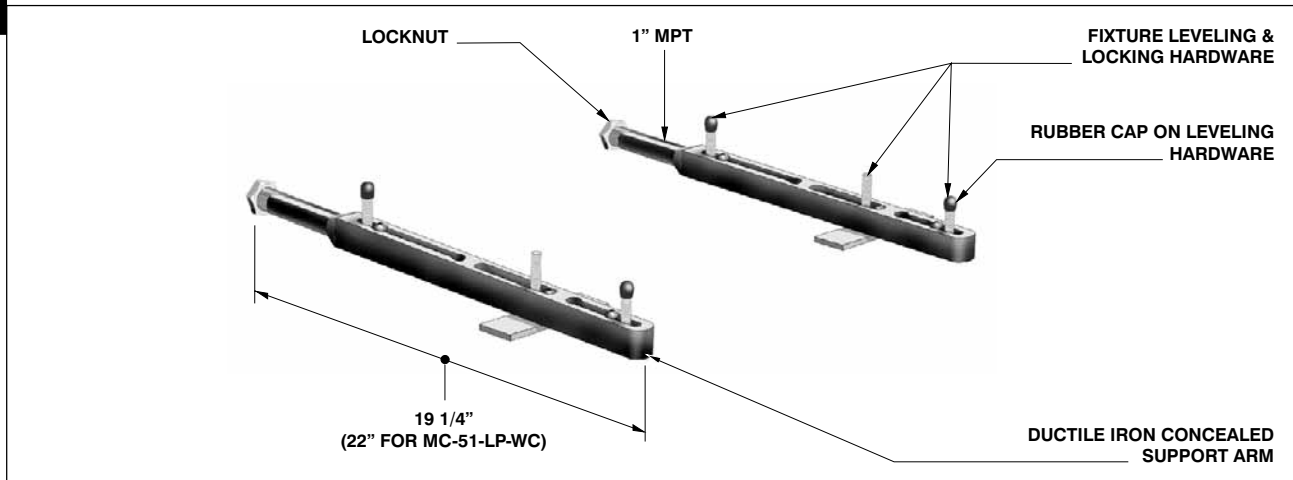

## MC-51-LP CONCEALED ARMS ONLY (ONE SET IS TWO ARMS)

## MC-51-LP SERIES

SERIES

MODEL NO.	WT Lbs.	DESCRIPTION	LIST PRICE (PER SET)
MC-51-LP	7.00	Concealed arms (two pieces), less plate	\$ 181.00
MC-51-LP-WC	8.00	ADA Lav concealed arms, (two pieces), less plate	\$ 221.00

## MC-53 CONCEALED ARMS WITH ADJUSTABLE PLATE AND BACKING PLATES