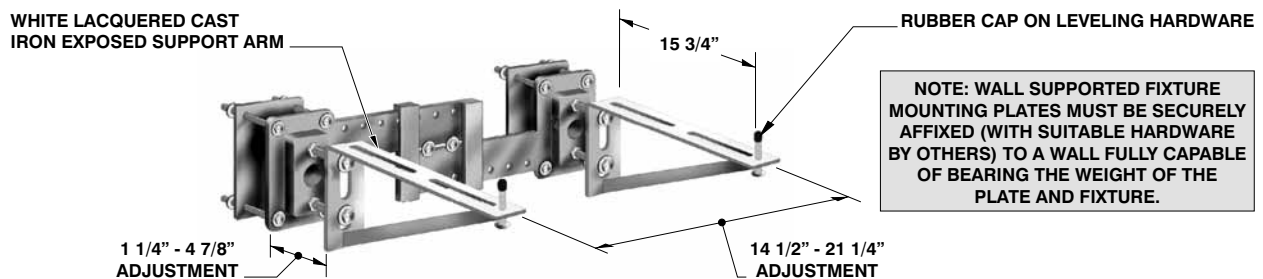

MC-55 EXPOSED ARMS WITH ADJUSTABLE SURFACE PLATE & BACK MOUNTING PLATES

MC-55 SERIES

SERIES

NOTE: WALL SUPPORTED FIXTURE MOUNTING PLATES MUST BE SECURELY AFFIXED (WITH SUITABLE HARDWARE BY OTHERS) TO A WALL FULLY CAPABLE OF BEARING THE WEIGHT OF THE PLATE AND FIXTURE.

MODEL NO.	WT Lbs.	DESCRIPTION	LIST PRICE
MC-55	25.00	Exposed arms with adjustable surface plate and back up plates	$ 479.00

MC-55 OPTIONAL VARIATIONS:

SUFFIX	DESCRIPTION	LIST PRICE	SUFFIX	DESCRIPTION	LIST PRICE
-A	Stud length over 6" (specify), Add per inch	$ 25.00	-14	Vandal proof finish trim	$ 64.00
-F	Bar support valve plate	$ 73.00			

Design and dimensions are subject to modification. Prices do not include applicable taxes. Visit www.mifab.com for the most recent product information.

MIFAB, Inc., 1321 West 119th Street, Chicago, Illinois 60643-5109, USA

Toll Free 1-800-465-2736, Fax 773-341-3049

All sales subject to MIFAB's Terms and Warranties. Please refer to inside front cover.