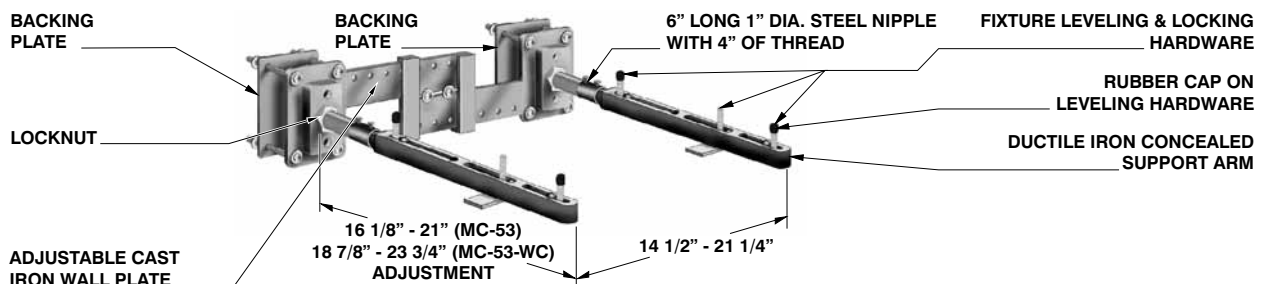

MC-53 CONCEALED ARMS WITH ADJUSTABLE PLATE AND BACKING PLATES

MC-53 SERIES

SERIES

MODEL NO.	WT Lbs.	DESCRIPTION	LIST PRICE
MC-53	22.00	Concealed arms with surface adjustable plate and back-up plates	$ 287.00
MC-53-WC	24.00	ADA concealed arms with surface adjustable plate and back-up plates	$ 351.00

MC-53 SERIES OPTIONAL VARIATIONS:

SUFFIX	DESCRIPTION	LIST PRICE	SUFFIX	DESCRIPTION	LIST PRICE
-A	Add per inch for nipple length over 6"	$ 25.00	-E2	2" Chrome plated escutcheons (pair)	$ 81.00