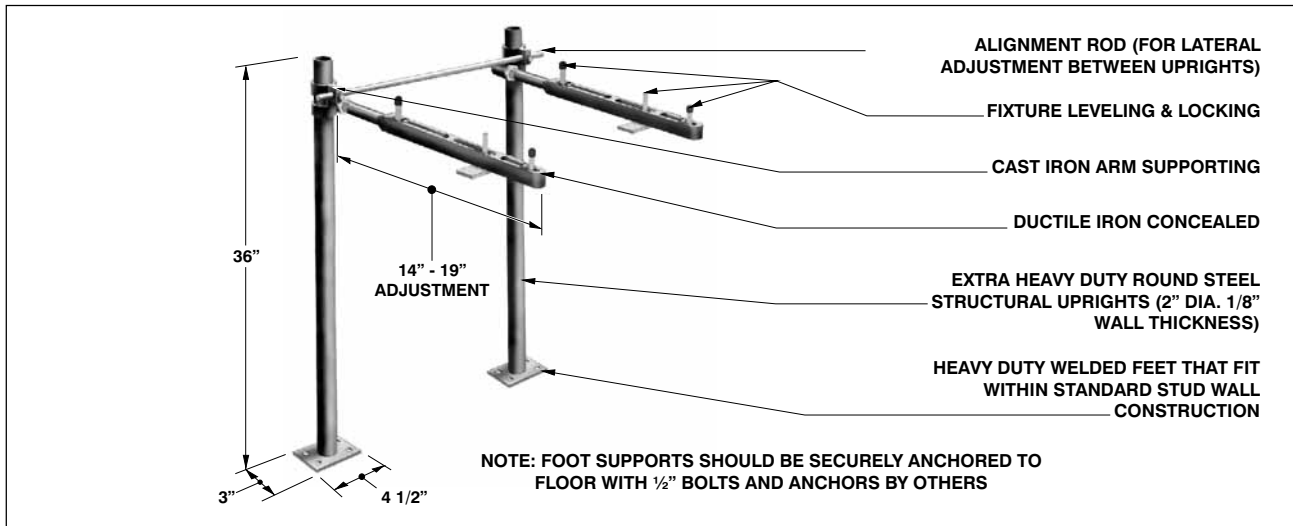

MC-41D
SERIES

BACK TO BACK FIXTURE CARRIER WITH CONCEALED ARMS

MC-41D SERIES

MODEL NO.	WT Lbs.	DESCRIPTION	LIST PRICE
MC-41D	42.00	Concealed arms - back to back	\$ 689.00

MC-41D OPTIONAL VARIATIONS:

SUFFIX	DESCRIPTION	LIST PRICE	SUFFIX	DESCRIPTION	LIST PRICE
-A	Add per inch for nipple length over 6"	\$ 49.00	-G	Wall support plate, per plate (MC-31-PUP)	\$ 73.00
-B	Floor to ceiling uprights	\$ 487.00	-PF	Prefabricated carrier bank (per carrier)	\$ 112.00
-E2	2" Chrome plated escutcheons (2 pair)	\$ 162.00	-32	Foot pedal mounting plate	\$ 64.00
			-88	Mounting hardware for cast iron wall hung lavs	\$ 64.00

CARRIERS

MC-41-R SERIES

FIXTURE CARRIER WITH CONCEALED ARMS AND ROUND UPRIGHTS

MC-41-R SERIES

NOTE: FOOT SUPPORTS SHOULD BE SECURELY ANCHORED TO FLOOR WITH 1/2" BOLTS AND ANCHORS BY OTHERS

MODEL NO.	WT Lbs.	DESCRIPTION	LIST PRICE
MC-41-R	42.00	Concealed arms w/ Round Uprights	\$ 533.00