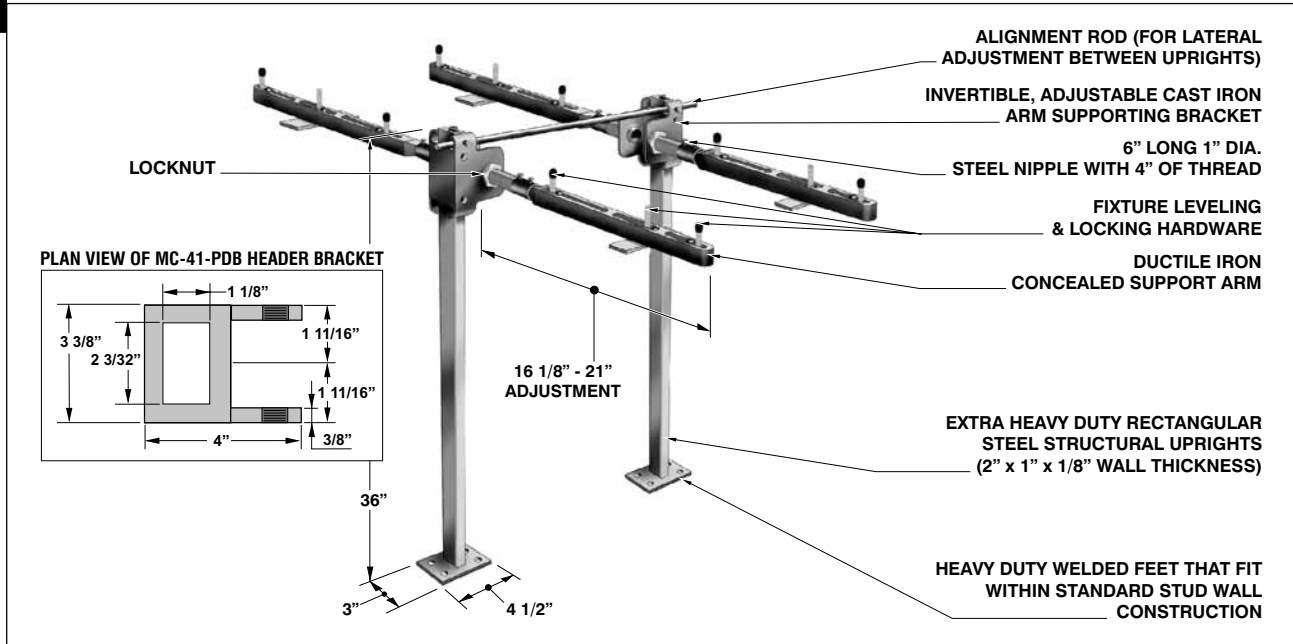

MC-41D
SERIES

BACK TO BACK FIXTURE CARRIER WITH CONCEALED ARMS

MC-41D SERIES

MODEL NO.	WT Lbs.	DESCRIPTION	LIST PRICE
MC-41D	42.00	Concealed arms - back to back	\$ 689.00

MC-41D OPTIONAL VARIATIONS:

SUFFIX	DESCRIPTION	LIST PRICE	SUFFIX	DESCRIPTION	LIST PRICE
-A	Add per inch for nipple length over 6"	\$ 49.00	-G	Wall support plate, per plate (MC-31-PUP)	\$ 73.00
-B	Floor to ceiling uprights	\$ 487.00	-PF	Prefabricated carrier bank (per carrier)	\$ 112.00
-E2	2" Chrome plated escutcheons (2 pair)	\$ 162.00	-32	Foot pedal mounting plate	\$ 64.00
			-88	Mounting hardware for cast iron wall hung lavs	\$ 64.00

CARRIERS

MC-41-R SERIES

FIXTURE CARRIER WITH CONCEALED ARMS AND ROUND UPRIGHTS

MC-41-R SERIES

NOTE: FOOT SUPPORTS SHOULD BE SECURELY ANCHORED TO FLOOR WITH 1/2" BOLTS AND ANCHORS BY OTHERS

MODEL NO.	WT Lbs.	DESCRIPTION	LIST PRICE
MC-41-R	42.00	Concealed arms w/ Round Uprights	\$ 533.00