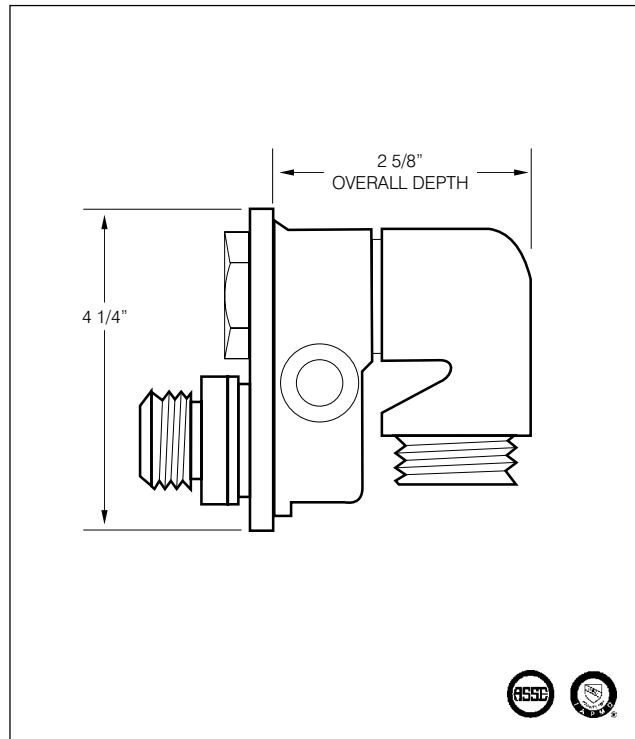

MHY-50 SERIES MODERATE CLIMATE NARROW WALL HYDRANT

MHY-50
SERIES

MODEL NO.	WT Lbs.	DESCRIPTION	LIST PRICE
MHY-50	3.25	2 5/8" Overall Depth	$ 355.00

MHY-50 OPTIONAL VARIATIONS:

SUFFIX	DESCRIPTION	LIST PRICE	SUFFIX	DESCRIPTION	LIST PRICE
MHY-CIA-30/50	Hydrant repair kit	$ 176.00			
-0	1" Hose connection	$ 111.00