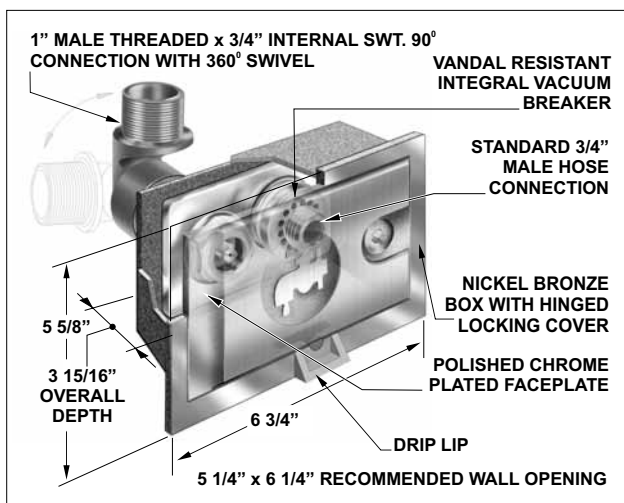

MHY-55 SERIES MODERATE CLIMATE ENCASED NARROW WALL HYDRANT

MHY-55
SERIES

MODEL NO.	WT Lbs.	DESCRIPTION	LIST PRICE
MHY-55	7.00	3 15/16" Overall Depth	\$ 671.00

MHY-55 OPTIONAL VARIATIONS:

SUFFIX	DESCRIPTION	LIST PRICE	SUFFIX	DESCRIPTION	LIST PRICE
-0	1" Hose Connection	\$ 111.00	-S	1"x1/4" Slots (4 on top & bottom, 2 on sides) with 3 mounting brackets	No Add
-3	Cast 304 Stainless steel box	No Add	-RB	Fabricated stainless steel hydrant box with round back for tilt up construction	No Add
-49	Cast Chrome plated box	\$ 161.00	MHY-CIA-30/50	Hydrant repair kit	\$ 176.00
-K	Cylinder lock	P.O.A.	-WC	Wall clamp	No Add