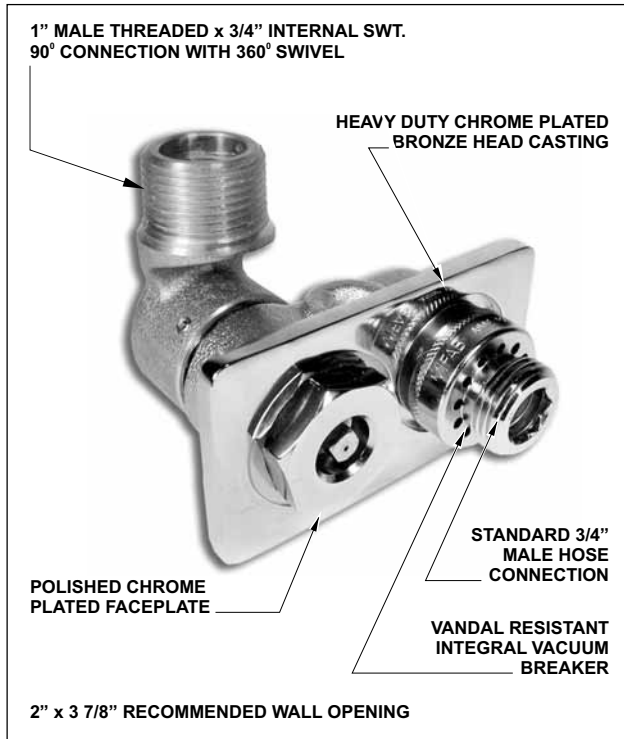

MHY-50 SERIES MODERATE CLIMATE NARROW WALL HYDRANT

MHY-50
SERIES

MODEL NO.	WT Lbs.	DESCRIPTION	LIST PRICE
MHY-50	3.25	2 5/8" Overall Depth	\$ 355.00

MHY-50 OPTIONAL VARIATIONS:

SUFFIX	DESCRIPTION	LIST PRICE	SUFFIX	DESCRIPTION	LIST PRICE
MHY-CIA-30/50	Hydrant repair kit	\$ 176.00			
-0	1" Hose connection	\$ 111.00			

MHY-55 SERIES MODERATE CLIMATE ENCASED NARROW WALL HYDRANT

MHY-55
SERIES

MODEL NO.	WT Lbs.	DESCRIPTION	LIST PRICE
MHY-55	7.00	3 15/16" Overall Depth	\$ 671.00

MHY-55 OPTIONAL VARIATIONS:

SUFFIX	DESCRIPTION	LIST PRICE	SUFFIX	DESCRIPTION	LIST PRICE
-0	1" Hose Connection	\$ 111.00	-S	1"x1/4" Slots (4 on top & bottom, 2 on sides) with 3 mounting brackets	No Add
-3	Cast 304 Stainless steel box	No Add	-RB	Fabricated stainless steel hydrant box with round back for tilt up construction	No Add
-49	Cast Chrome plated box	\$ 161.00	MHY-CIA-30/50	Hydrant repair kit	\$ 176.00
-K	Cylinder lock	P.O.A.	-WC	Wall clamp	No Add