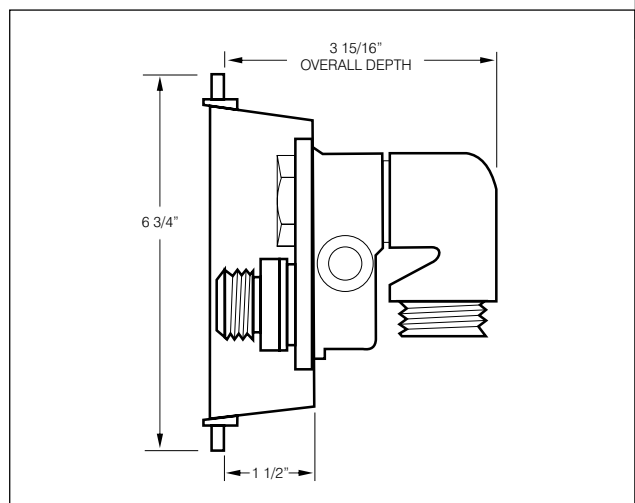

MHY-55 SERIES MODERATE CLIMATE ENCASED NARROW WALL HYDRANT

MHY-55
SERIES

MODEL NO.	WT Lbs.	DESCRIPTION	LIST PRICE
MHY-55	7.00	3 15/16" Overall Depth	\$ 671.00

MHY-55 OPTIONAL VARIATIONS:

SUFFIX	DESCRIPTION	LIST PRICE	SUFFIX	DESCRIPTION	LIST PRICE
-0	1" Hose Connection	\$ 111.00	-S	1"x1/4" Slots (4 on top & bottom, 2 on sides) with 3 mounting brackets	No Add
-3	Cast 304 Stainless steel box	No Add	-RB	Fabricated stainless steel hydrant box with round back for tilt up construction	No Add
-49	Cast Chrome plated box	\$ 161.00	MHY-CIA-30/50	Hydrant repair kit	\$ 176.00
-K	Cylinder lock	P.O.A.	-WC	Wall clamp	No Add