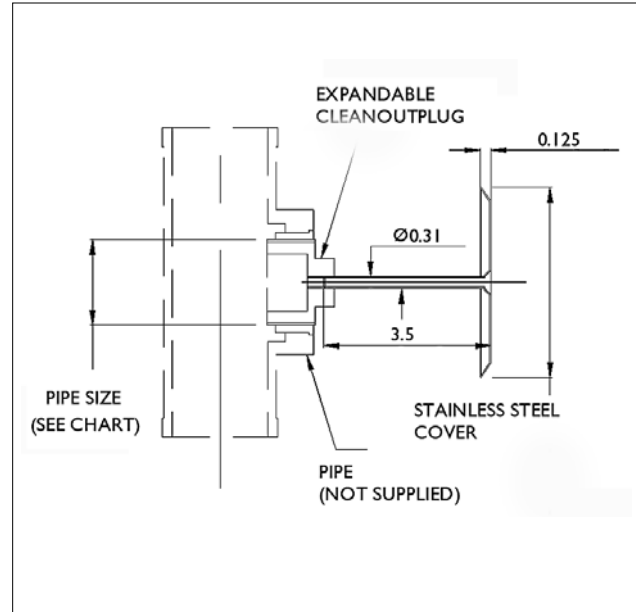

C1440-RD SERIES EXPANDABLE LINE CLEANOUT W/ROUND STAINLESS STEEL SMOOTH ACCESS COVER & SCREW C1440-RD SERIES

AVAILABLE FOR 1 1/2", 2", 3", 4" PIPE SIZES

CLEANOUTS

C1440-RD EXPANDABLE LINE CLEANOUT WITH ROUND STAINLESS STEEL SMOOTH ACCESS COVER AND SCREW

MODEL NUMBER	WT. Lbs	PIPE SIZE	COVER DIAMETER	LIST PRICE
C1441.5-RD4	1.50	1 1/2"	4"	\$258.00
C1442-RD4	1.50	2"	4"	\$258.00
C1443-RD5	1.75	3"	5"	\$258.00
C1444-RD6	2.00	4"	6"	\$274.00

C1440-RD OPTIONAL VARIATIONS:

SUFFIX	DESCRIPTION	LIST PRICE
-6	Security screw (H-1086A)	\$ 36.00
-87	Longer screw over 3 1/2", per inch	\$ 9.00
-95	Client logo (10 piece Min.)	P.O.A.

C1440-S SERIES EXPANDABLE LINE CLEANOUT WITH SQUARE NICKEL BRONZE WALL ACCESS PANEL C1440-S SERIES

AVAILABLE FOR 1 1/2", 2", 3", 4" PIPE SIZES

C1440-S EXPANDABLE LINE CLEANOUT WITH SQUARE NICKEL BRONZE WALL ACCESS PANEL

MODEL NUMBER	WT. Lbs	PIPE SIZE	COVER SIZE	LIST PRICE
C1441.5-S7-1	12.50	1 1/2"	7" x 7"	\$500.00
C1442-S7-1	12.50	2"	7" x 7"	\$500.00
C1443-S7-1	12.75	3"	7" x 7"	\$500.00
C1444-S7-1	13.00	4"	7" x 7"	\$500.00