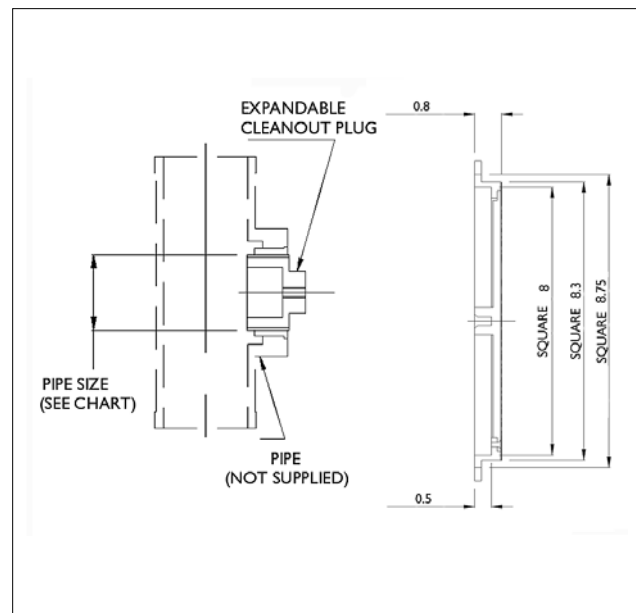

C1440-RD SERIES EXPANDABLE LINE CLEANOUT W/ROUND STAINLESS STEEL SMOOTH ACCESS COVER & SCREW C1440-RD SERIES

AVAILABLE FOR 1 1/2", 2", 3", 4" PIPE SIZES

CLEANOUTS

C1440-RD EXPANDABLE LINE CLEANOUT WITH ROUND STAINLESS STEEL SMOOTH ACCESS COVER AND SCREW

MODEL NUMBER	WT. Lbs	PIPE SIZE	COVER DIAMETER	LIST PRICE
C1441.5-RD4	1.50	1 1/2"	4"	\$258.00
C1442-RD4	1.50	2"	4"	\$258.00
C1443-RD5	1.75	3"	5"	\$258.00
C1444-RD6	2.00	4"	6"	\$274.00

C1440-RD OPTIONAL VARIATIONS:

SUFFIX	DESCRIPTION	LIST PRICE
-6	Security screw (H-1086A)	\$ 36.00
-87	Longer screw over 3 1/2", per inch	\$ 9.00
-95	Client logo (10 piece Min.)	P.O.A.

C1440-S SERIES EXPANDABLE LINE CLEANOUT WITH SQUARE NICKEL BRONZE WALL ACCESS PANEL C1440-S SERIES

AVAILABLE FOR 1 1/2", 2", 3", 4" PIPE SIZES

C1440-S EXPANDABLE LINE CLEANOUT WITH SQUARE NICKEL BRONZE WALL ACCESS PANEL

MODEL NUMBER	WT. Lbs	PIPE SIZE	COVER SIZE	LIST PRICE
C1441.5-S7-1	12.50	1 1/2"	7" x 7"	\$500.00
C1442-S7-1	12.50	2"	7" x 7"	\$500.00
C1443-S7-1	12.75	3"	7" x 7"	\$500.00
C1444-S7-1	13.00	4"	7" x 7"	\$500.00