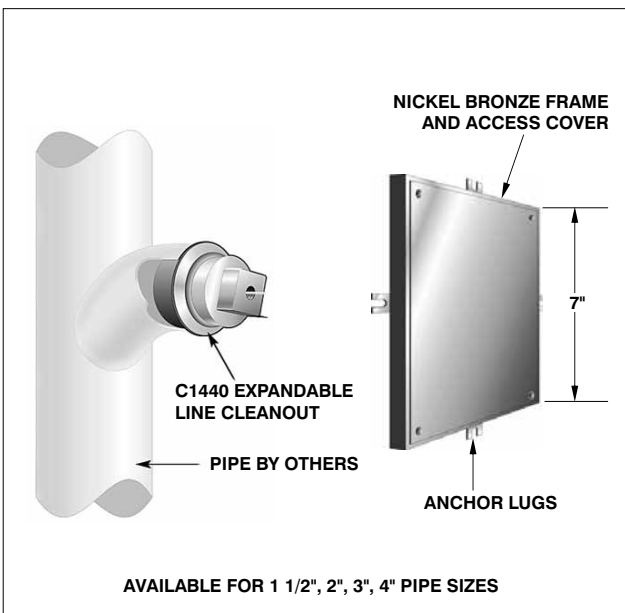

C1440-RD SERIES EXPANDABLE LINE CLEANOUT W/ROUND STAINLESS STEEL SMOOTH ACCESS COVER & SCREW C1440-RD SERIES

AVAILABLE FOR 1 1/2", 2", 3", 4" PIPE SIZES

CLEANOUTS

C1440-RD EXPANDABLE LINE CLEANOUT WITH ROUND STAINLESS STEEL SMOOTH ACCESS COVER AND SCREW

MODEL NUMBER	WT. Lbs	PIPE SIZE	COVER DIAMETER	LIST PRICE
C1441.5-RD4	1.50	1 1/2"	4"	\$258.00
C1442-RD4	1.50	2"	4"	\$258.00
C1443-RD5	1.75	3"	5"	\$258.00
C1444-RD6	2.00	4"	6"	\$274.00

C1440-RD OPTIONAL VARIATIONS:

SUFFIX	DESCRIPTION	LIST PRICE
-6	Security screw (H-1086A)	\$ 36.00
-87	Longer screw over 3 1/2", per inch	\$ 9.00
-95	Client logo (10 piece Min.)	P.O.A.

C1440-S SERIES EXPANDABLE LINE CLEANOUT WITH SQUARE NICKEL BRONZE WALL ACCESS PANEL C1440-S SERIES

AVAILABLE FOR 1 1/2", 2", 3", 4" PIPE SIZES

C1440-S EXPANDABLE LINE CLEANOUT WITH SQUARE NICKEL BRONZE WALL ACCESS PANEL

MODEL NUMBER	WT. Lbs	PIPE SIZE	COVER SIZE	LIST PRICE
C1441.5-S7-1	12.50	1 1/2"	7" x 7"	\$500.00
C1442-S7-1	12.50	2"	7" x 7"	\$500.00
C1443-S7-1	12.75	3"	7" x 7"	\$500.00
C1444-S7-1	13.00	4"	7" x 7"	\$500.00