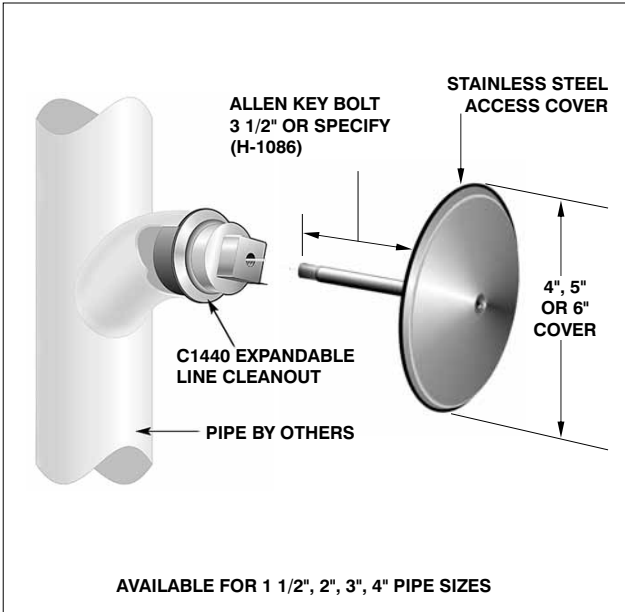

C1440-RD SERIES EXPANDABLE LINE CLEANOUT W/ROUND STAINLESS STEEL SMOOTH ACCESS COVER & SCREW C1440-RD SERIES

AVAILABLE FOR 1 1/2", 2", 3", 4" PIPE SIZES

CLEANOUTS

C1440-RD EXPANDABLE LINE CLEANOUT WITH ROUND STAINLESS STEEL SMOOTH ACCESS COVER AND SCREW

SUFFIX	DESCRIPTION	LIST PRICE
-6	Security screw (H-1086A)	\$ 36.00
-87	Longer screw over 3 1/2", per inch	\$ 9.00
-95	Client logo (10 piece Min.)	P.O.A.

C1440-S SERIES EXPANDABLE LINE CLEANOUT WITH SQUARE NICKEL BRONZE WALL ACCESS PANEL C1440-S SERIES

AVAILABLE FOR 1 1/2", 2", 3", 4" PIPE SIZES

C1440-S EXPANDABLE LINE CLEANOUT WITH SQUARE NICKEL BRONZE WALL ACCESS PANEL

MODEL NUMBER	WT. Lbs	PIPE SIZE	COVER SIZE	LIST PRICE
C1441.5-S7-1	12.50	1 1/2"	7" x 7"	\$500.00
C1442-S7-1	12.50	2"	7" x 7"	\$500.00
C1443-S7-1	12.75	3"	7" x 7"	\$500.00
C1444-S7-1	13.00	4"	7" x 7"	\$500.00