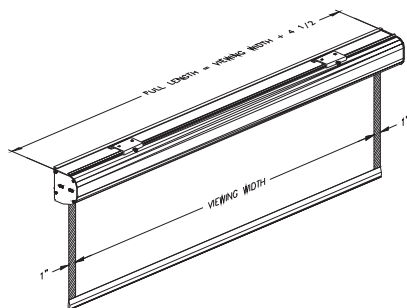

WWW.VUTEC.COM

info@vutec.com | Toll Free: (800) 770-4700 | FAX: (800) 548-5885
(954) 545-9000 | (954) 545-9011

Plug-and-View Motorized Screen for Wall or Ceiling

Features:

- Convenient in-line plug
- Three-position in-line switch
- Vutec EMS™ (EZ-Mounting System) included
- One-person installation—can be adjusted after mounting
- Wall or ceiling mounted
- 1" vertical black borders
- Matte white or matte gray screen surface
- 6" of black leader
- Heavy duty aluminum housing with choice of black or white finish
- **Made in USA**

Optional

- IR — infrared remote control
- RF — radio frequency remote control
- Low voltage universal relay

Eleganté is a high-quality competitively priced motorized screen

Model	Diagonal ±	Viewing Area ±	Shipping Dim.
4:3 Video Format			
EL4357	72"	43.25" x 57.5"	73" x 4" x 4"
EL5067	84"	50.5" x 67.25"	83" x 4" x 4"
EL6080	100"	60" x 80"	95" x 4" x 4"
EL7296	120"	72" x 96"	111" x 4" x 4"
16:9 HDTV Format			
EL4070	80"	40" x 70"	85" x 4" x 4"
EL4580	92"	45" x 80"	95" x 4" x 4"
EL5090	103"	50.5" x 89.75"	105" x 4" x 4"
EL5496	110"	54" x 96"	111" x 4" x 4"