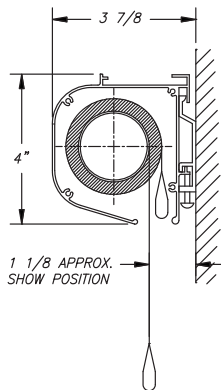

WWW.VUTEC.COM

info@vutec.com | Toll Free: (800) 770-4700 | FAX: (800) 548-5885
(954) 545-9000 | (954) 545-9011

Plug-and-View Motorized Screen for Wall or Ceiling

Features:

- Convenient in-line plug
- Three-position in-line switch
- Vutec EMS™ (EZ-Mounting System) included
- One-person installation—can be adjusted after mounting
- Wall or ceiling mounted
- 1" vertical black borders
- Matte white or matte gray screen surface
- 6" of black leader
- Heavy duty aluminum housing with choice of black or white finish
- **Made in USA**

Optional

- IR — infrared remote control
- RF — radio frequency remote control
- Low voltage universal relay

Eleganté is a high-quality competitively priced motorized screen

Model	Diagonal ±	Viewing Area ±	Shipping Dim.
4:3 Video Format			
EL4357	72"	43.25" x 57.5"	73" x 4" x 4"
EL5067	84"	50.5" x 67.25"	83" x 4" x 4"
EL6080	100"	60" x 80"	95" x 4" x 4"
EL7296	120"	72" x 96"	111" x 4" x 4"
16:9 HDTV Format			
EL4070	80"	40" x 70"	85" x 4" x 4"
EL4580	92"	45" x 80"	95" x 4" x 4"
EL5090	103"	50.5" x 89.75"	105" x 4" x 4"
EL5496	110"	54" x 96"	111" x 4" x 4"