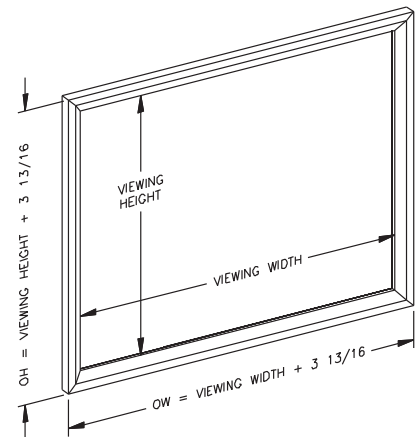

Fixed Frame Wall Screen

Features:

- Easy to assemble
- Extruded 1 7/8" aluminum beveled frame
- VTS™ (Vutec Tensioning System)
- Black velvet finish
- Matte white or matte gray screen surface
- **Made in USA**

Eleganté is a high-quality competitively priced fixed frame wall screen

Model	Diagonal ±	Viewing Area ±	O.D. w/frame
4:3 Video Format			
ELF4357	72"	43.25" x 57.5"	47.25" x 61.5"
ELF5067	84"	50.5" x 67.25"	54.5" x 71.25"
ELF6080	100"	60" x 80"	64" x 84"
ELF7296	120"	72" x 96"	76" x 100"
ELF86115	144"	86.25" x 115.25"	90.25" x 119.25"
ELF96128	160"	96" x 128"	100" x 132"
ELF108144	180"	108" x 144"	112" x 148"
16:9 HDTV Format			
ELF4580	92"	45" x 80"	49" x 84"
ELF5089	103"	50.5" x 89.75"	54.5" x 93.75"
ELF5496	110"	54" x 96"	58" x 100"
ELF60107	123"	60" x 107"	64" x 111"
ELF65116	133"	65" x 116"	69" x 120"
ELF72128	147"	72" x 128"	76" x 132"

Optional

- IR — infrared remote control
- RF — radio frequency remote control
- Low voltage universal relay

Eleganté is a high-quality competitively priced motorized screen

Model	Diagonal ±	Viewing Area ±	Shipping Dim.
4:3 Video Format			
EL4357	72"	43.25" x 57.5"	73" x 4" x 4"
EL5067	84"	50.5" x 67.25"	83" x 4" x 4"
EL6080	100"	60" x 80"	95" x 4" x 4"
EL7296	120"	72" x 96"	111" x 4" x 4"
16:9 HDTV Format			
EL4070	80"	40" x 70"	85" x 4" x 4"
EL4580	92"	45" x 80"	95" x 4" x 4"
EL5090	103"	50.5" x 89.75"	105" x 4" x 4"
EL5496	110"	54" x 96"	111" x 4" x 4"