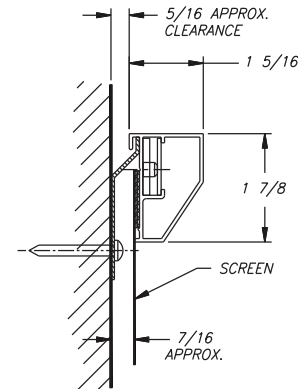

Fixed Frame Wall Screen

Features:

- Easy to assemble
- Extruded 1 7/8" aluminum beveled frame
- VTS™ (Vutec Tensioning System)
- Black velvet finish
- Matte white or matte gray screen surface
- **Made in USA**

Eleganté is a high-quality competitively priced fixed frame wall screen

Model	Diagonal ±	Viewing Area ±	O.D. w/frame
4:3 Video Format			
ELF4357	72"	43.25" x 57.5"	47.25" x 61.5"
ELF5067	84"	50.5" x 67.25"	54.5" x 71.25"
ELF6080	100"	60" x 80"	64" x 84"
ELF7296	120"	72" x 96"	76" x 100"
ELF86115	144"	86.25" x 115.25"	90.25" x 119.25"
ELF96128	160"	96" x 128"	100" x 132"
ELF108144	180"	108" x 144"	112" x 148"
16:9 HDTV Format			
ELF4580	92"	45" x 80"	49" x 84"
ELF5089	103"	50.5" x 89.75"	54.5" x 93.75"
ELF5496	110"	54" x 96"	58" x 100"
ELF60107	123"	60" x 107"	64" x 111"
ELF65116	133"	65" x 116"	69" x 120"
ELF72128	147"	72" x 128"	76" x 132"