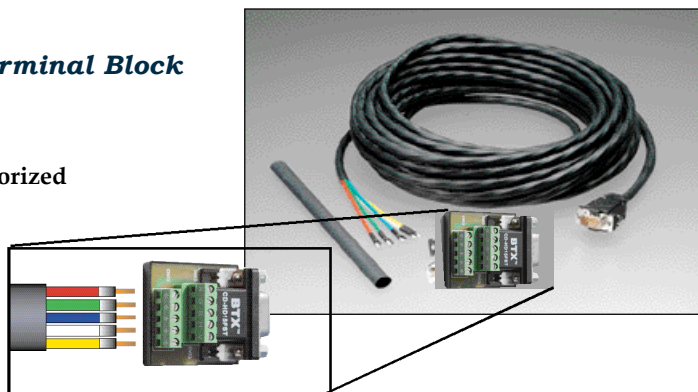

Broadcast Cables

Install Kits/ HD15 Male to HD15 (M or F)

Kit Components:

- Length of WP258265, 255CRGB or 5CRGB Connectorized at one end with HD15 Male
- The other end is prepared for field termination
- 1- HD15 Male
- 1- HD15 Female
- HD15 Hood
- Piece of Heat Shrink

Broadcast Cable

Install Kits/ HD15 Male to HD 15 Terminal Block

Kit Components:

- Length of WP258265, 255CRGB or 5CRGB Connectorized at one end with HD15 Male
- The other end is prepared for field termination
- 1-HD Terminal Block (CN-HD15FST)