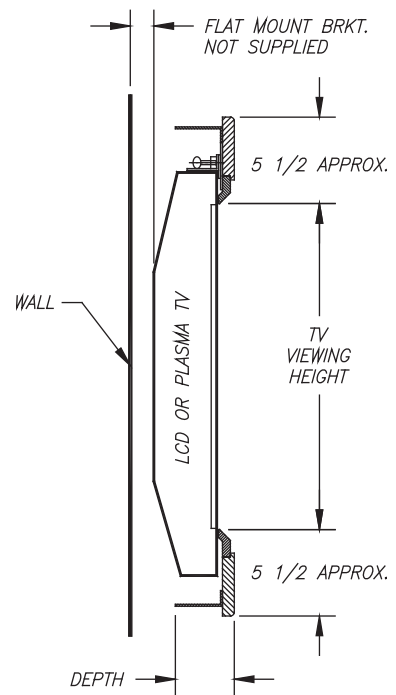

*-- R. Altman  
Grand Rapids,  
Michigan*

Image courtesy of Luo Wei International Co., Ltd.

- ❖ sizes from 32" to 63" diagonal
- ❖ fast and easy installation
- ❖ includes padding for bezel protection
- ❖ adjustable to fit most bezels
- ❖ features safety mounting
- ❖ built-in IR repeater
- ❖ choice of ten frame finishes
- ❖ *optional wireless stereo speakers available*
- ❖ custom sizes available on special order

TRANSFORM

UP TO AND INCLUDING 45" DIAGONAL  
46" DIAGONAL AND LARGER

SIZES: 32", 37", 40", 42", 46", 50", 52", 60", 63"

FRAME DEPTH: For TV sizes 32" - 45" diagonal, depth is 3", for TV sizes 46" - 65" diagonal, depth is 4 inches.

NOTE: The TV diagonal listed by the manufacturer is a "nominal" size and actual size is smaller.

DecoFrame opening is slightly larger than "nominal" diagonal.

TV must first be mounted on a wall (mounting bracket to be supplied by others)