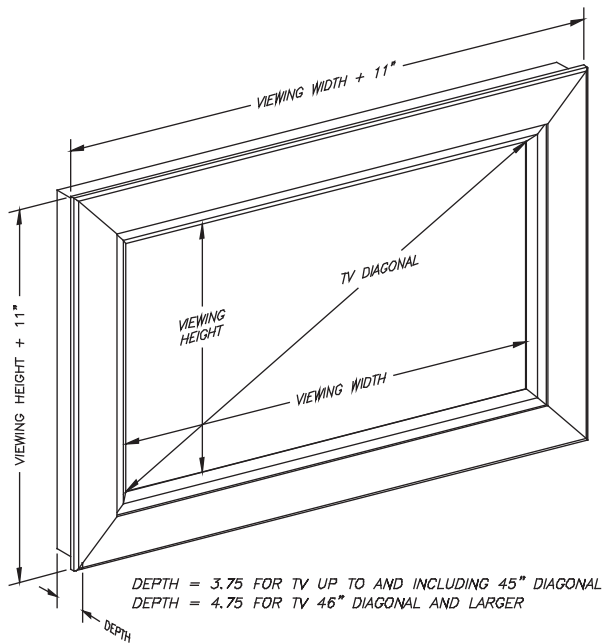

*-- R. Altman  
Grand Rapids,  
Michigan*

Image courtesy of Luo Wei International Co., Ltd.

- ❖ sizes from 32" to 63" diagonal
- ❖ fast and easy installation
- ❖ includes padding for bezel protection
- ❖ adjustable to fit most bezels
- ❖ features safety mounting
- ❖ built-in IR repeater
- ❖ choice of ten frame finishes
- ❖ *optional wireless stereo speakers available*
- ❖ custom sizes available on special order

TRANSFORM

UP TO AND INCLUDING 45" DIAGONAL  
46" DIAGONAL AND LARGER

SIZES: 32", 37", 40", 42", 46", 50", 52", 60", 63"

FRAME DEPTH: For TV sizes 32" - 45" diagonal, depth is 3", for TV sizes 46" - 65" diagonal, depth is 4 inches.

NOTE: The TV diagonal listed by the manufacturer is a "nominal" size and actual size is smaller.

DecoFrame opening is slightly larger than "nominal" diagonal.

TV must first be mounted on a wall (mounting bracket to be supplied by others)