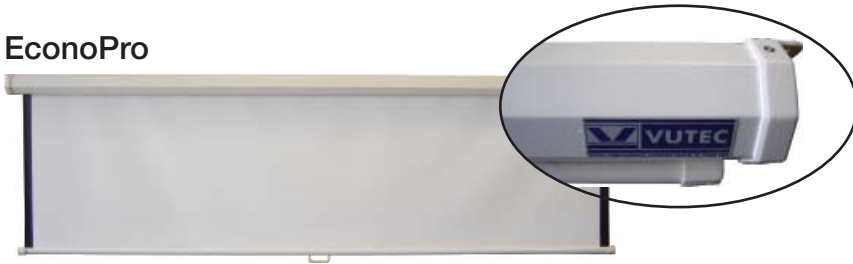

Manual Screens for Wall or Ceiling

EconoPro

ECONOPRO

- White octagonal steel housing
- Roll up/down screen
- Wall or ceiling mounting
- Stops every 5"
- 1" black border
- Matte White surface

FORMATS AVAILABLE

Pro AV (1:1)

ECONOPRO 2000

- Silver aluminum round housing
- Roll up/down screen
- Wall or ceiling mounting
- Stops every 5"
- 2" black border
- 10" black leader
- 2" bottom border
- Matte White surface

EconoPro 2000

FORMATS AVAILABLE

HDTV (16:9)

EconoPro Deluxe

ECONOPRO DELUXE

- White square steel housing
- Roll up/down screen
- Wall or ceiling mounting
- 2" Black border
- 10" Black leader
- 2" bottom border
- Stops every 5"
- Matte White surface