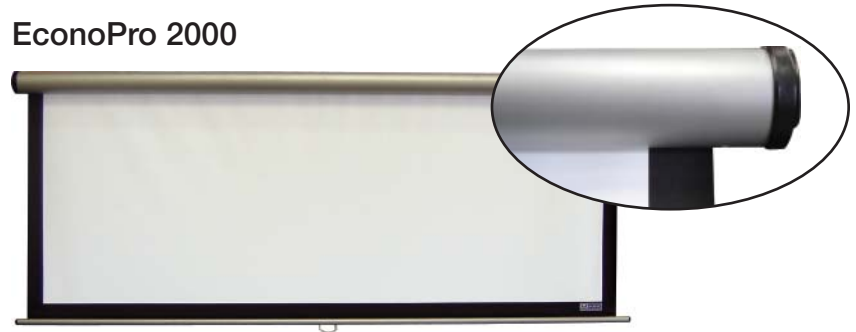

Manual Screens for Wall or Ceiling

EconoPro

ECONOPRO

- White octagonal steel housing
- Roll up/down screen
- Wall or ceiling mounting
- Stops every 5"
- 1" black border
- Matte White surface

FORMATS AVAILABLE

Pro AV (1:1)

ECONOPRO 2000

- Silver aluminum round housing
- Roll up/down screen
- Wall or ceiling mounting
- Stops every 5"
- 2" black border
- 10" black leader
- 2" bottom border
- Matte White surface

EconoPro 2000

FORMATS AVAILABLE

HDTV (16:9)

EconoPro Deluxe

ECONOPRO DELUXE

- White square steel housing
- Roll up/down screen
- Wall or ceiling mounting
- 2" Black border
- 10" Black leader
- 2" bottom border
- Stops every 5"
- Matte White surface