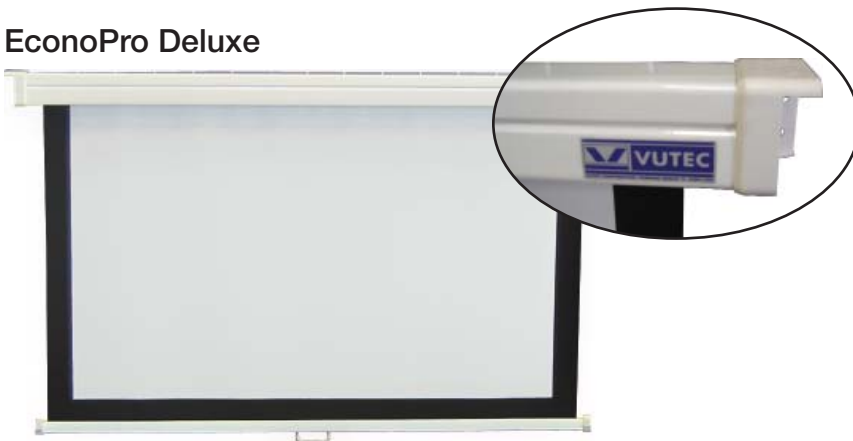

Manual Screens for Wall or Ceiling

EconoPro

ECONOPRO

- White octagonal steel housing
- Roll up/down screen
- Wall or ceiling mounting
- Stops every 5"
- 1" black border
- Matte White surface

FORMATS AVAILABLE

Pro AV (1:1)

ECONOPRO 2000

- Silver aluminum round housing
- Roll up/down screen
- Wall or ceiling mounting
- Stops every 5"
- 2" black border
- 10" black leader
- 2" bottom border
- Matte White surface

EconoPro 2000

FORMATS AVAILABLE

HDTV (16:9)

EconoPro Deluxe

ECONOPRO DELUXE

- White square steel housing
- Roll up/down screen
- Wall or ceiling mounting
- 2" Black border
- 10" Black leader
- 2" bottom border
- Stops every 5"
- Matte White surface

FORMATS AVAILABLE

Standard (4:3)

HDTV (16:9)